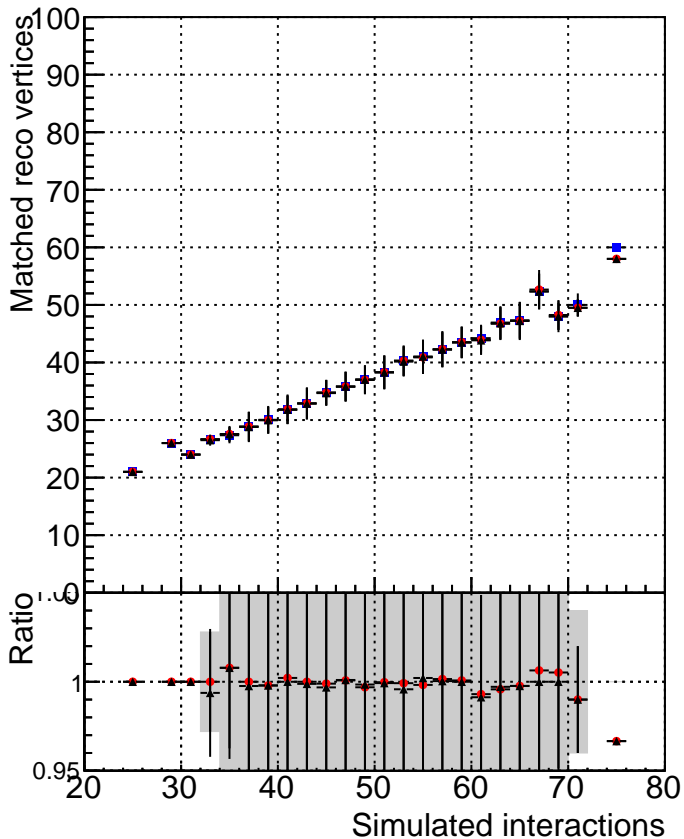

RecoVtx_vs_GenVtx

MatchedRecoVtx_vs_GenVtx

Merged vs Closest

■ DQM_mkFit_TTbarPU50_extractedGeoms_rescaleError100
● DQM_mkFit_TTbarPU50_extractedGeoms_rescaleError100_pTCutOverlap0p0
▲ DQM_mkFit_TTbarPU50_extractedGeoms_rescaleError100_pTCutOverlap0p0_dynamicChi2CutOverlap