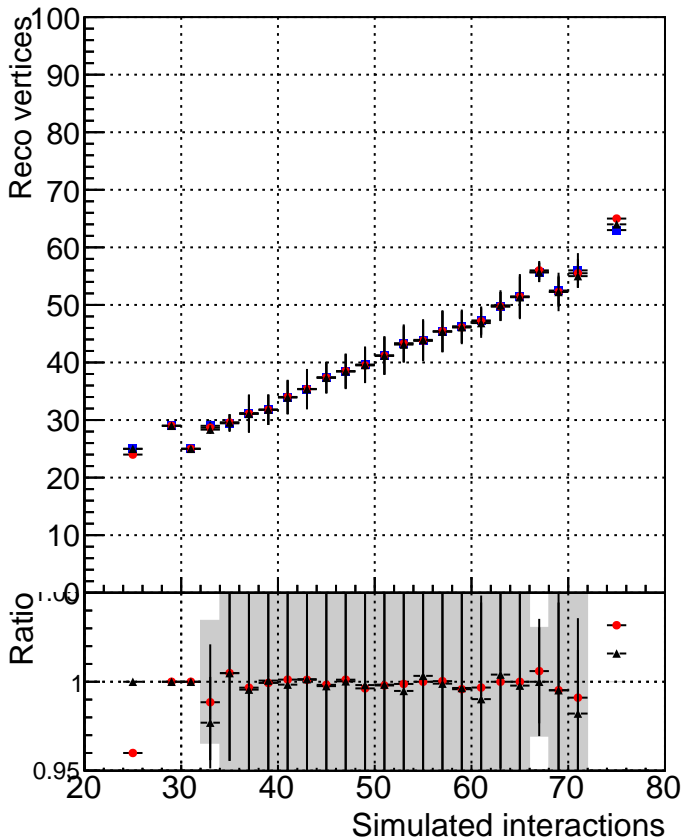

RecoVtx_vs_GenVtx

MatchedRecoVtx_vs_GenVtx

Merged vs Closest

■ DQM_mkFit_TTbarPU50_extractedGeoms_rescaleError100
● DQM_mkFit_TTbarPU50_extractedGeoms_rescaleError100_pTCutOverlap0p0
▲ DQM_mkFit_TTbarPU50_extractedGeoms_rescaleError100_pTCutOverlap0p0_dynamicChi2CutOverlap