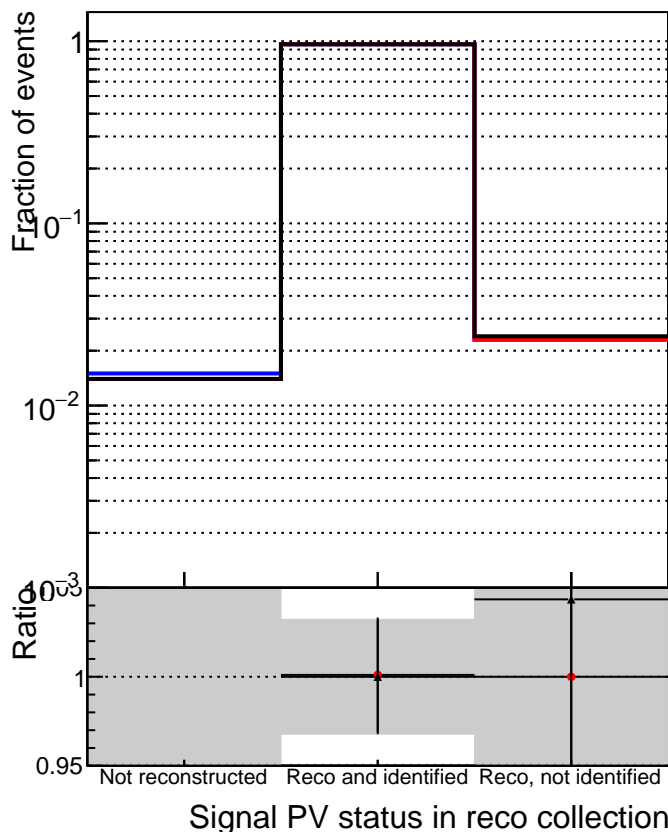

TruePVLocationIndexInRecoVertexCollectionCumulative

TruePVLocationIndexInRecoVertexCollection

—■ DQM_mkFit_TTbarPU50_extractedGeoms_rescaleError100
—● DQM_mkFit_TTbarPU50_extractedGeoms_rescaleError100_pTCutOverlap0p0
—▲ DQM_mkFit_TTbarPU50_extractedGeoms_rescaleError100_pTCutOverlap0p0_dynamicChi2CutOverlap