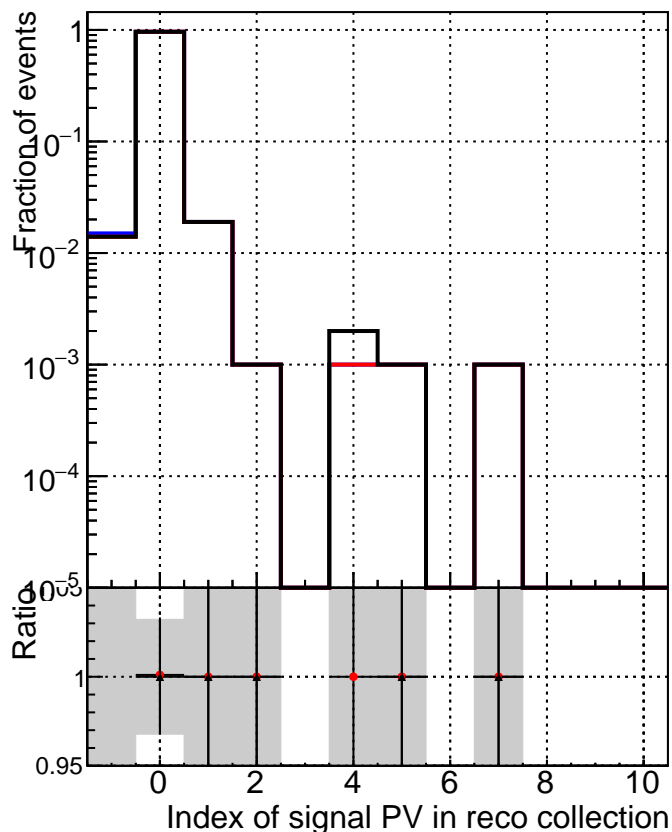

TruePVLocationIndexInRecoVertexCollectionCumulative

TruePVLocationIndexInRecoVertexCollection

—■ DQM_mkFit_TTbarPU50_extractedGeoms_rescaleError100
—● DQM_mkFit_TTbarPU50_extractedGeoms_rescaleError100_pTCutOverlap0p0
—▲ DQM_mkFit_TTbarPU50_extractedGeoms_rescaleError100_pTCutOverlap0p0_dynamicChi2CutOverlap