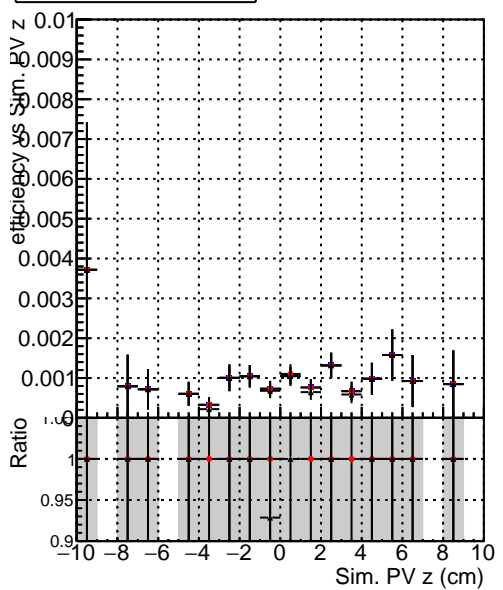

Efficiency vs vertpos**fake+duplicates vs vert r****Efficiency**

- DQM_mkFit_TTbarPU50_extractedGeoms_rescaleError100
- DQM_mkFit_TTbarPU50_extractedGeoms_rescaleError100_pTCutOverlap0p0
- DQM_mkFit_TTbarPU50_extractedGeoms_rescaleError100_pTCutOverlap0p0_dynamicChi2CutOverlap

**Efficiency vs. sim PV z****fake+duplicates vs Sim. PV z**