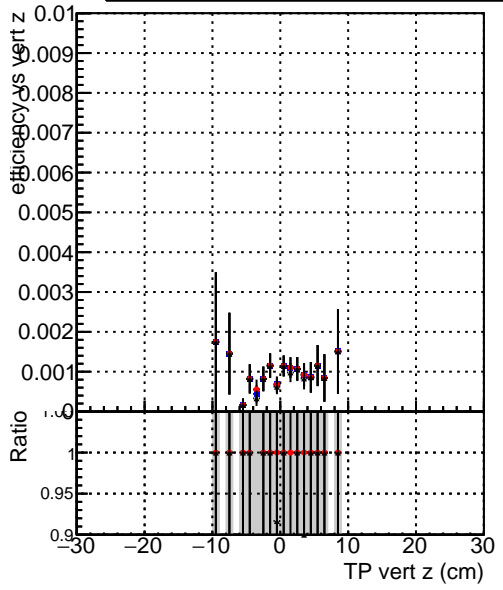

Efficiency vs vertpos**fake+duplicates vs vert r****Efficiency**

- DQM_mkFit_TTbarPU50_extractedGeoms_rescaleError100
- DQM_mkFit_TTbarPU50_extractedGeoms_rescaleError100_pTCutOverlap0p0
- DQM_mkFit_TTbarPU50_extractedGeoms_rescaleError100_pTCutOverlap0p0_dynamicChi2CutOverlap

**Efficiency vs. sim PV z****fake+duplicates vs Sim. PV z**