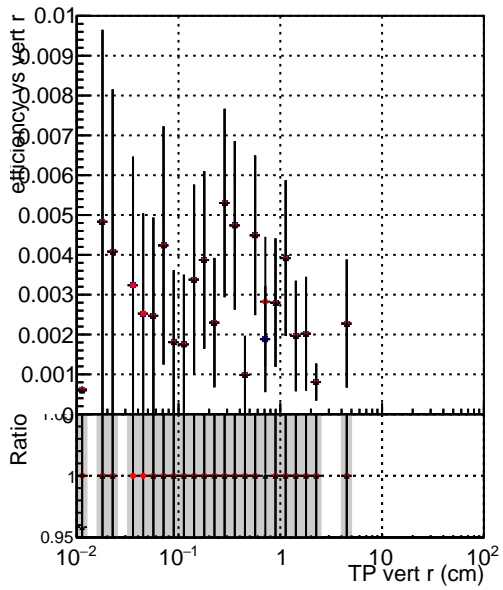

Efficiency vs vertpos**fake+duplicates vs vert r****Efficiency**

- DQM_mkFit_TTbarPU50_extractedGeoms_rescaleError100
- DQM_mkFit_TTbarPU50_extractedGeoms_rescaleError100_pTCutOverlap0p0
- DQM_mkFit_TTbarPU50_extractedGeoms_rescaleError100_pTCutOverlap0p0_dynamicChi2CutOverlap

**Efficiency vs. sim PV z****fake+duplicates vs Sim. PV z**