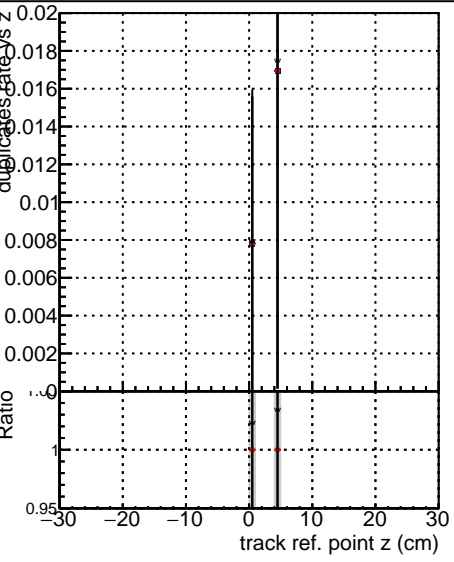

Fake rate vs vertpos**Duplicates Rate vs vertpos****Pileup rate vs vertpos**

● DQM_mkFit_TTbarPU50_extractedGeoms_rescaleError100
● DQM_mkFit_TTbarPU50_extractedGeoms_rescaleError100_pTCutOverlap0p0
+ DQM_mkFit_TTbarPU50_extractedGeoms_rescaleError100_dynamicChi2CutOverlap

Fake rate vs v**Duplicates Rate vs v****Pileup rate vs v****Fake rate vs. sim PV z****Duplicates Rate vs sim PV z****Pileup rate vs. sim PV z**