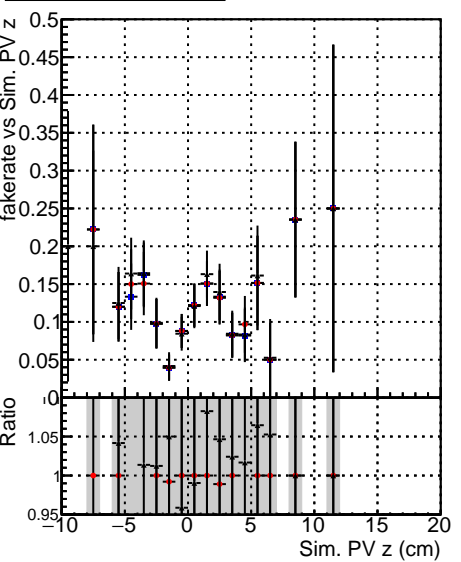

Fake rate vs vertpos**Duplicates Rate vs vertpos****Pileup rate vs vertpos**

● DQM_mkFit_TTbarPU50_extractedGeoms_rescaleError100
● DQM_mkFit_TTbarPU50_extractedGeoms_rescaleError100_pTCutOverlap0p0
+ DQM_mkFit_TTbarPU50_extractedGeoms_rescaleError100_dynamicChi2CutOverlap

Fake rate vs v**Duplicates Rate vs v****Pileup rate vs v****Fake rate vs. sim PV z****Duplicates Rate vs sim PV z****Pileup rate vs. sim PV z**