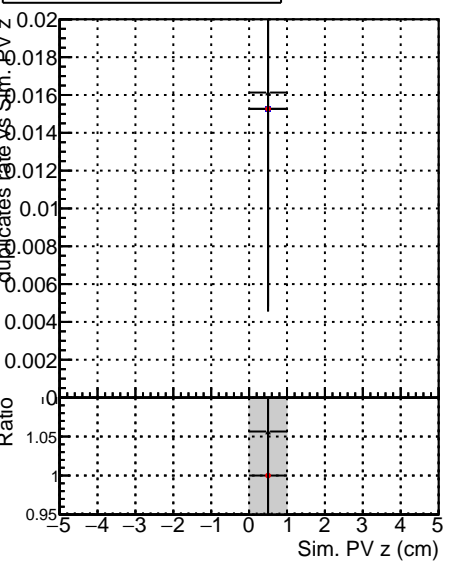

Fake rate vs vertpos**Duplicates Rate vs vertpos****Pileup rate vs vertpos**

● DQM_mkFit_TTbarPU50_extractedGeoms_rescaleError100
● DQM_mkFit_TTbarPU50_extractedGeoms_rescaleError100_pTCutOverlap0p0
+ DQM_mkFit_TTbarPU50_extractedGeoms_rescaleError100_dynamicChi2CutOverlap

Fake rate vs v**Duplicates Rate vs v****Pileup rate vs v****Fake rate vs. sim PV z****Duplicates Rate vs sim PV z****Pileup rate vs. sim PV z**