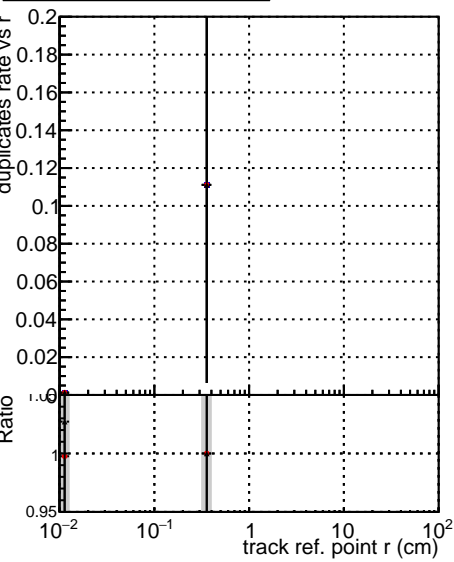

Fake rate vs vertpos**Duplicates Rate vs vertpos****Pileup rate vs vertpos**

● DQM_mkFit_TTbarPU50_extractedGeoms_rescaleError100
● DQM_mkFit_TTbarPU50_extractedGeoms_rescaleError100_pTCutOverlap0p0
+ DQM_mkFit_TTbarPU50_extractedGeoms_rescaleError100_dynamicChi2CutOverlap

Fake rate vs v**Duplicates Rate vs v****Pileup rate vs v****Fake rate vs. sim PV z****Duplicates Rate vs sim PV z****Pileup rate vs. sim PV z**