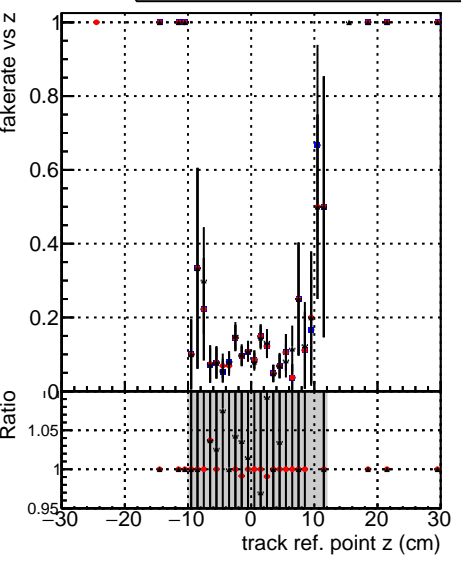

Fake rate vs vertpos**Duplicates Rate vs vertpos****Pileup rate vs vertpos**

● DQM_mkFit_TTbarPU50_extractedGeoms_rescaleError100
● DQM_mkFit_TTbarPU50_extractedGeoms_rescaleError100_pTCutOverlap0p0
+ DQM_mkFit_TTbarPU50_extractedGeoms_rescaleError100_dynamicChi2CutOverlap

Fake rate vs v**Duplicates Rate vs v****Pileup rate vs v****Fake rate vs. sim PV z****Duplicates Rate vs sim PV z****Pileup rate vs. sim PV z**