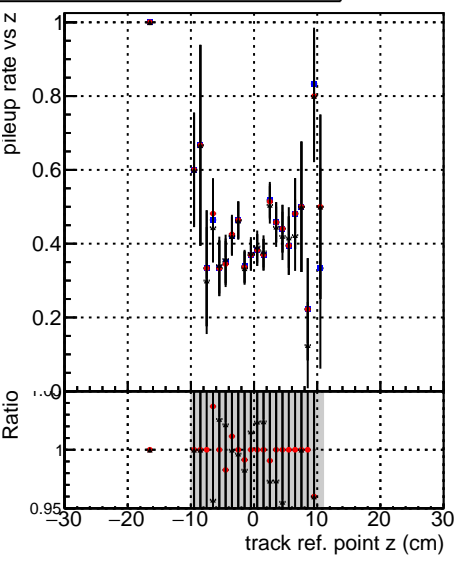

Fake rate vs vertpos**Duplicates Rate vs vertpos****Pileup rate vs vertpos**

● DQM_mkFit_TTbarPU50_extractedGeoms_rescaleError100
● DQM_mkFit_TTbarPU50_extractedGeoms_rescaleError100_pTCutOverlap0p0
+ DQM_mkFit_TTbarPU50_extractedGeoms_rescaleError100_dynamicChi2CutOverlap

Fake rate vs v**Duplicates Rate vs v****Pileup rate vs v****Fake rate vs. sim PV z****Duplicates Rate vs sim PV z****Pileup rate vs. sim PV z**