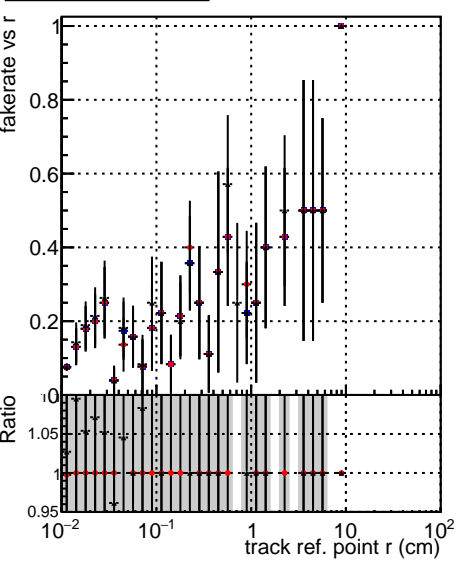

Fake rate vs vertpos**Duplicates Rate vs vertpos****Pileup rate vs vertpos**

● DQM_mkFit_TTbarPU50_extractedGeoms_rescaleError100
● DQM_mkFit_TTbarPU50_extractedGeoms_rescaleError100_pTCutOverlap0p0
+ DQM_mkFit_TTbarPU50_extractedGeoms_rescaleError100_dynamicChi2CutOverlap

Fake rate vs v**Duplicates Rate vs v****Pileup rate vs v****Fake rate vs. sim PV z****Duplicates Rate vs sim PV z****Pileup rate vs. sim PV z**