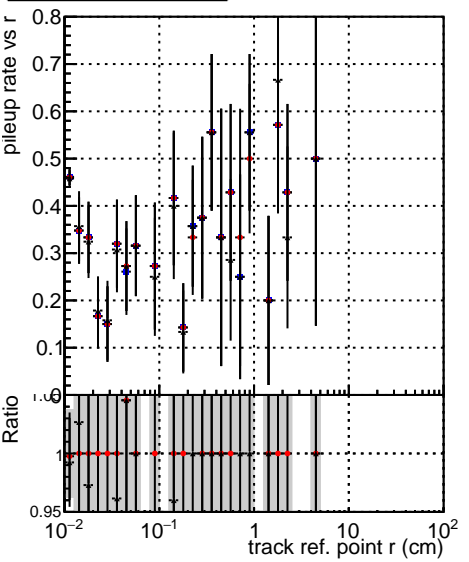

Fake rate vs vertpos**Duplicates Rate vs vertpos****Pileup rate vs vertpos**

● DQM_mkFit_TTbarPU50_extractedGeoms_rescaleError100
● DQM_mkFit_TTbarPU50_extractedGeoms_rescaleError100_pTCutOverlap0p0
+ DQM_mkFit_TTbarPU50_extractedGeoms_rescaleError100_dynamicChi2CutOverlap

Fake rate vs v**Duplicates Rate vs v****Pileup rate vs v****Fake rate vs. sim PV z****Duplicates Rate vs sim PV z****Pileup rate vs. sim PV z**