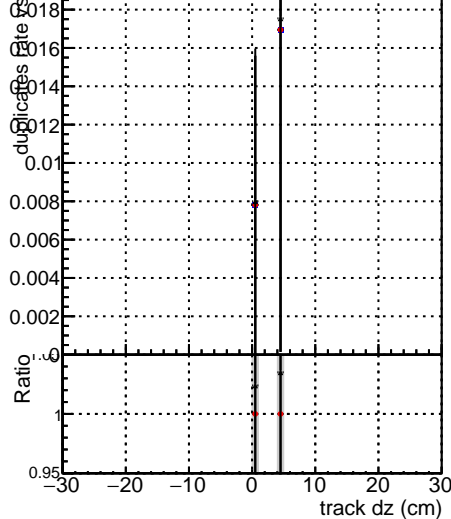

Duplicates Rate vs DZ