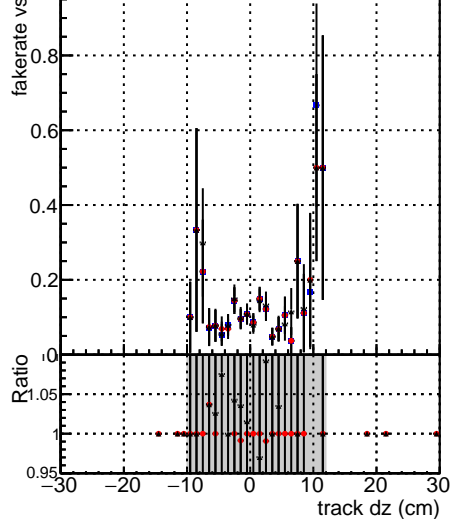

Fake rate vs dxy

Duplicates Rate vs Dxy

Pileup rate vs dxy

—●— DGM mkFit TTbar PU50 extracted Geoms_rescaleError100
—●— DGM mkFit TTbar PU50 extracted Geoms_rescaleError100 pTCutOverlap0p0
—●— DGM mkFit TTbar PU50 extracted Geoms_rescaleError100 dynamicChi2CutOverlap

Fake rate vs dz

Duplicates Rate vs DZ

Pileup rate vs dz