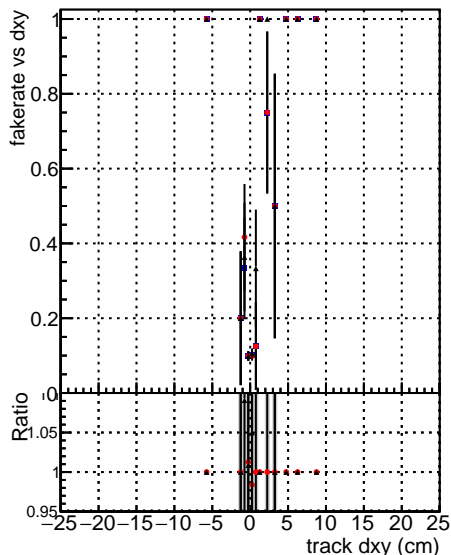

Fake rate vs dxy

Duplicates Rate vs Dxy

Pileup rate vs dxy

—●— DGM mkFit TTbar PU50 extracted Geoms_rescaleError100
—●— DGM mkFit TTbar PU50 extracted Geoms_rescaleError100 pTCutOverlap0p0
—●— DGM mkFit TTbar PU50 extracted Geoms_rescaleError100 dynamicChi2CutOverlap