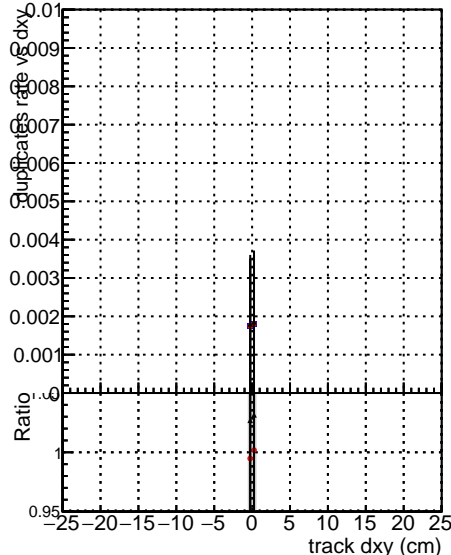

Fake rate vs dxy

Duplicates Rate vs Dxy

Pileup rate vs dxy

—●— DGM mkFit TTbar PU50 extracted Geoms_rescaleError100
—●— DGM mkFit TTbar PU50 extracted Geoms_rescaleError100 pTCutOverlap0p0
—●— DGM mkFit TTbar PU50 extracted Geoms_rescaleError100 dynamicChi2CutOverlap