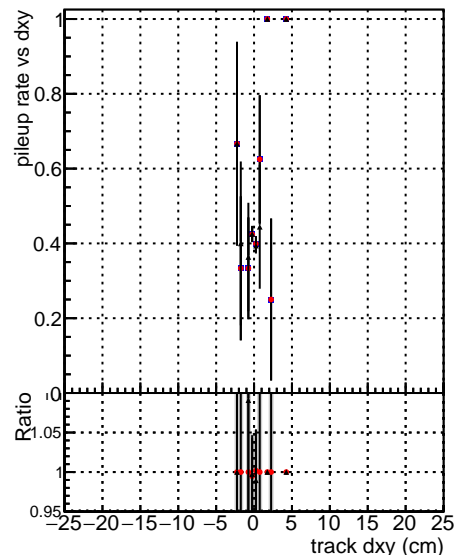

Fake rate vs dxy

Duplicates Rate vs Dxy

Pileup rate vs dxy

—●— DGM mkFit TTbar PU50 extracted Geoms_rescaleError100
—●— DGM mkFit TTbar PU50 extracted Geoms_rescaleError100 pTCutOverlap0p0
—●— DGM mkFit TTbar PU50 extracted Geoms_rescaleError100 dynamicChi2CutOverlap

Fake rate vs dz

Duplicates Rate vs DZ

Pileup rate vs dz