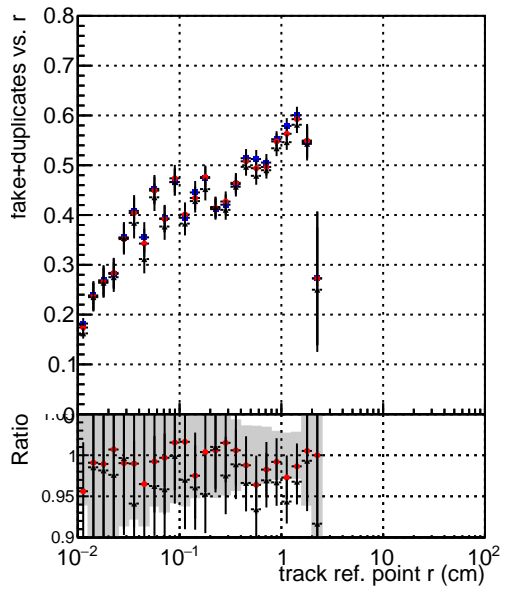

Efficiency vs vertpos**fake+duplicates vs vert r**

—• DQM_mkFit_TTbarPU50_extractedGeoms_rescaleError100
—• DQM_mkFit_TTbarPU50_extractedGeoms_rescaleError100_pTCutOverlap0p0
—• DQM_mkFit_TTbarPU50_extractedGeoms_rescaleError100_pTCutOverlap0p0_dynamicChi2CutOverlap

Efficiency vs vert z**Efficiency vs. sim PV z****fake+duplicates vs Sim. PV z**