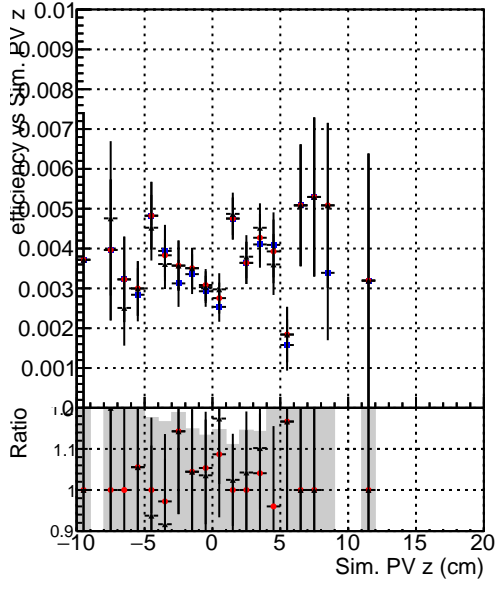

Efficiency vs vertpos**fake+duplicates vs vert r**

—• DQM_mkFit_TTbarPU50_extractedGeoms_rescaleError100
—• DQM_mkFit_TTbarPU50_extractedGeoms_rescaleError100_pTCutOverlap0p0
—• DQM_mkFit_TTbarPU50_extractedGeoms_rescaleError100_pTCutOverlap0p0_dynamicChi2CutOverlap

Efficiency vs vert z**Efficiency vs. sim PV z****fake+duplicates vs Sim. PV z**