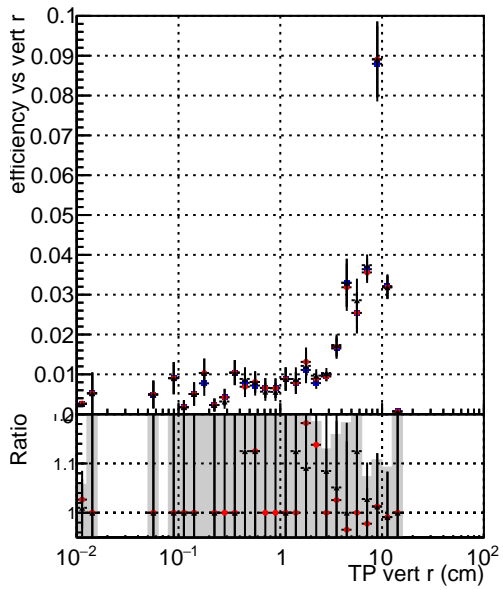

Efficiency vs vertpos**fake+duplicates vs vert r**

—• DQM_mkFit_TTbarPU50_extractedGeoms_rescaleError100
—• DQM_mkFit_TTbarPU50_extractedGeoms_rescaleError100_pTCutOverlap0p0
—• DQM_mkFit_TTbarPU50_extractedGeoms_rescaleError100_pTCutOverlap0p0_dynamicChi2CutOverlap

Efficiency vs vert z**Efficiency vs. sim PV z****fake+duplicates vs Sim. PV z**