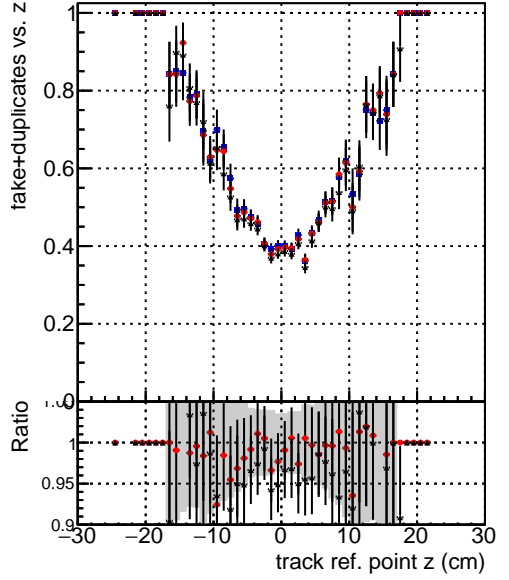

Efficiency vs vertpos**fake+duplicates vs vert r**

—• DQM_mkFit_TTbarPU50_extractedGeoms_rescaleError100
—• DQM_mkFit_TTbarPU50_extractedGeoms_rescaleError100_pTCutOverlap0p0
—• DQM_mkFit_TTbarPU50_extractedGeoms_rescaleError100_pTCutOverlap0p0_dynamicChi2CutOverlap

Efficiency vs vert z**Efficiency vs. sim PV z****fake+duplicates vs Sim. PV z**