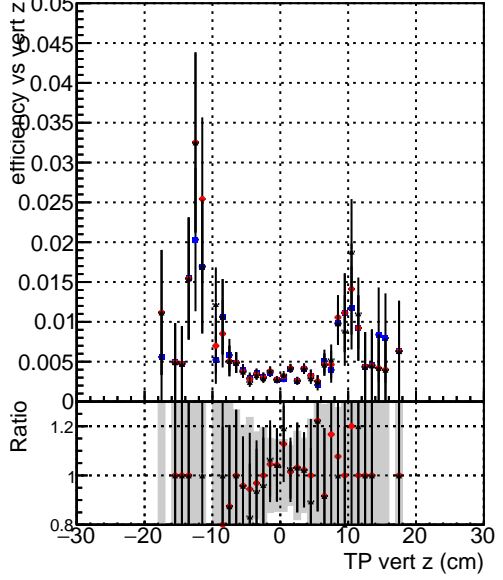

Efficiency vs vertpos**fake+duplicates vs vert r**

—• DQM_mkFit_TTbarPU50_extractedGeoms_rescaleError100
—• DQM_mkFit_TTbarPU50_extractedGeoms_rescaleError100_pTCutOverlap0p0
—• DQM_mkFit_TTbarPU50_extractedGeoms_rescaleError100_pTCutOverlap0p0_dynamicChi2CutOverlap

Efficiency vs vert z**Efficiency vs. sim PV z****fake+duplicates vs Sim. PV z**