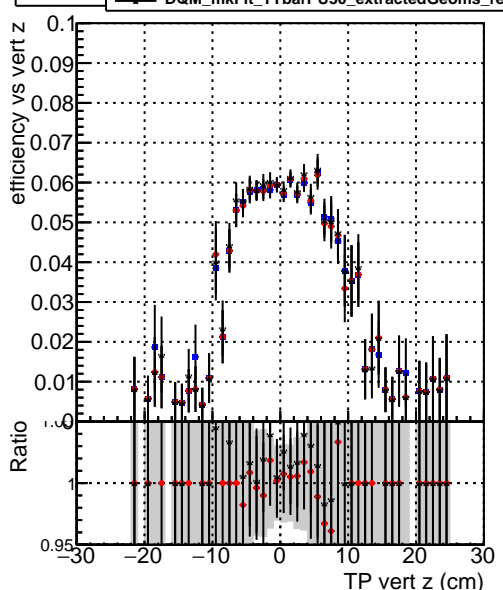

Efficiency vs vertpos**fake+duplicates vs vert r****Efficiency vs vert z****Efficiency vs. sim PV z****fake+duplicates vs Sim. PV z**

—●— DQM_mkFit_TTbarPU50_extractedGeoms_rescaleError100
—●— DQM_mkFit_TTbarPU50_extractedGeoms_rescaleError100_pTCutOverlap0p0
—●— DQM_mkFit_TTbarPU50_extractedGeoms_rescaleError100_pTCutOverlap0p0_dynamicChi2CutOverlap