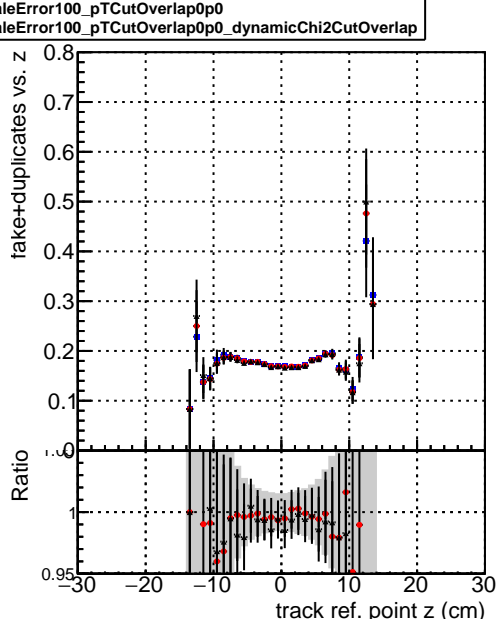

Efficiency vs vertpos**fake+duplicates vs vert r****Efficiency vs vert z****Efficiency vs. sim PV z****fake+duplicates vs Sim. PV z**

—●— DQM_mkFit_TTbarPU50_extractedGeoms_rescaleError100
—●— DQM_mkFit_TTbarPU50_extractedGeoms_rescaleError100_pTCutOverlap0p0
—●— DQM_mkFit_TTbarPU50_extractedGeoms_rescaleError100_pTCutOverlap0p0_dynamicChi2CutOverlap