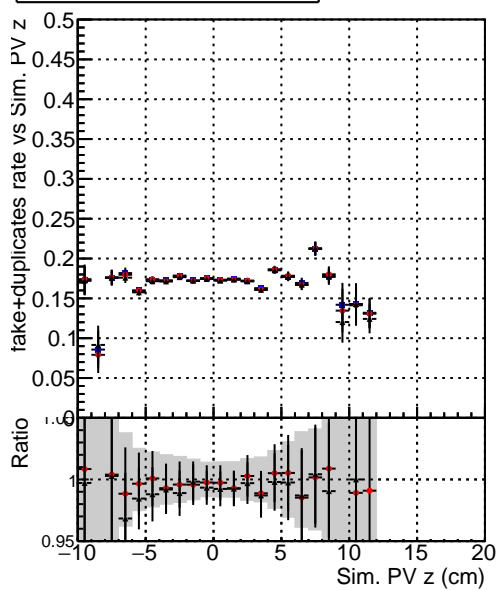

Efficiency vs vertpos**fake+duplicates vs vert r****Efficiency vs vert z****Efficiency vs. sim PV z****fake+duplicates vs Sim. PV z**

—●— DQM_mkFit_TTbarPU50_extractedGeoms_rescaleError100
—●— DQM_mkFit_TTbarPU50_extractedGeoms_rescaleError100_pTCutOverlap0p0
—●— DQM_mkFit_TTbarPU50_extractedGeoms_rescaleError100_pTCutOverlap0p0_dynamicChi2CutOverlap