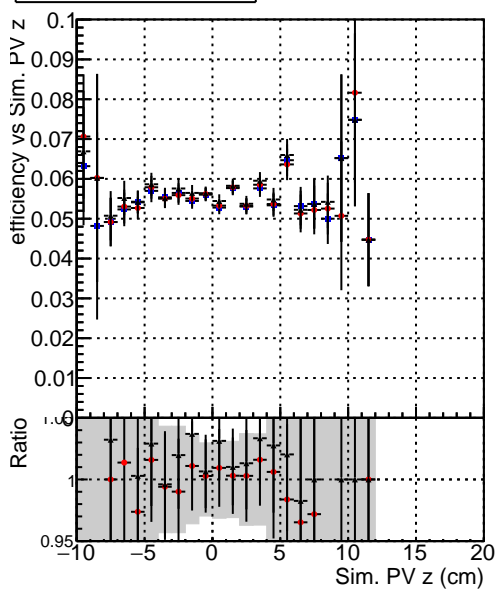

Efficiency vs vertpos**fake+duplicates vs vert r****Efficiency vs vert z****Efficiency vs. sim PV z****fake+duplicates vs Sim. PV z**

—●— DQM_mkFit_TTbarPU50_extractedGeoms_rescaleError100
—●— DQM_mkFit_TTbarPU50_extractedGeoms_rescaleError100_pTCutOverlap0p0
—●— DQM_mkFit_TTbarPU50_extractedGeoms_rescaleError100_pTCutOverlap0p0_dynamicChi2CutOverlap