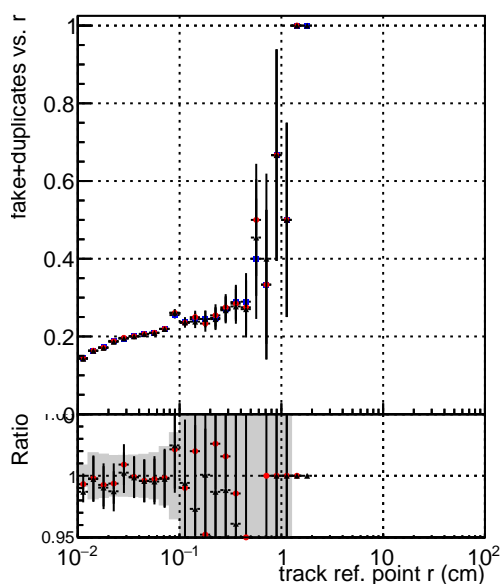

Efficiency vs vertpos**fake+duplicates vs vert r****Efficiency vs vert z****Efficiency vs. sim PV z****fake+duplicates vs Sim. PV z**

—●— DQM_mkFit_TTbarPU50_extractedGeoms_rescaleError100
—●— DQM_mkFit_TTbarPU50_extractedGeoms_rescaleError100_pTCutOverlap0p0
—●— DQM_mkFit_TTbarPU50_extractedGeoms_rescaleError100_pTCutOverlap0p0_dynamicChi2CutOverlap