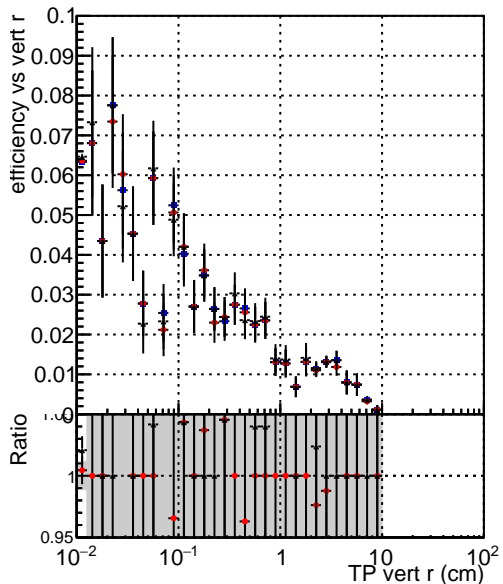

Efficiency vs vertpos**fake+duplicates vs vert r****Efficiency vs vert z****Efficiency vs. sim PV z****fake+duplicates vs Sim. PV z**

—●— DQM_mkFit_TTbarPU50_extractedGeoms_rescaleError100
—●— DQM_mkFit_TTbarPU50_extractedGeoms_rescaleError100_pTCutOverlap0p0
—●— DQM_mkFit_TTbarPU50_extractedGeoms_rescaleError100_pTCutOverlap0p0_dynamicChi2CutOverlap