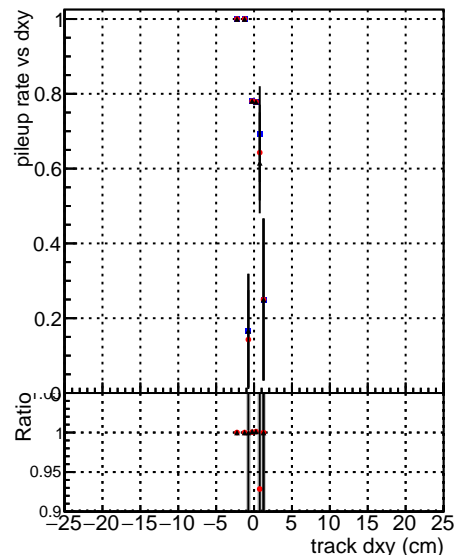

Fake rate vs dxy

Duplicates Rate vs Dxy

Pileup rate vs dxy

Legend for all plots:

- Blue square: DGM mkFit TTbar PU50 extracted
- Red circle: Geoms rescale Error100
- Black triangle: DGM mkFit TTbar PU50 extracted
- Black square: Geoms rescale Error100
- Black circle: pTCutOverlap0p0
- Black triangle: dynamicChi2CutOverlap

Fake rate vs dz

Duplicates rate vs dz

Pileup rate vs dz