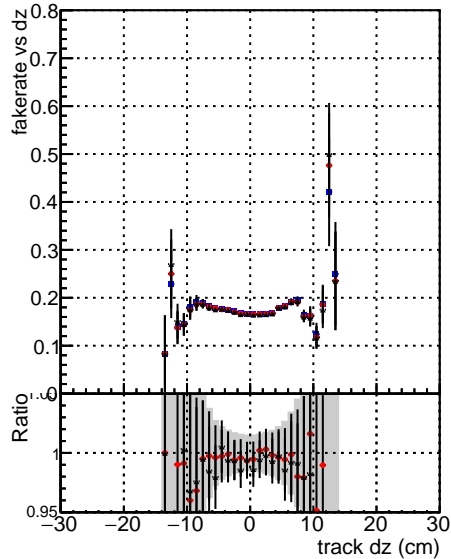

Fake rate vs dxy

Duplicates Rate vs Dxy

Pileup rate vs dxy

Legend for all plots:

- Blue square: DGM mkFit TTbar PU50 extracted
- Red circle: Geoms rescale Error100
- Black triangle: DGM mkFit TTbar PU50 extracted
- Black square: Geoms rescale Error100
- Black circle: pTCutOverlap0p0
- Black triangle: dynamicChi2CutOverlap

Fake rate vs dz

Duplicates rate vs dz

Pileup rate vs dz