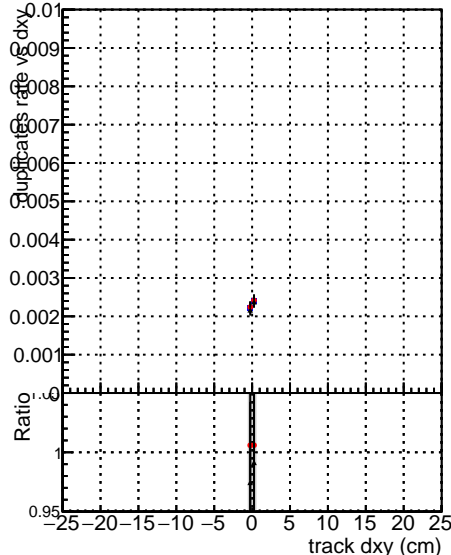

Fake rate vs dxy

Duplicates Rate vs Dxy

Pileup rate vs dxy

Legend for all plots:

- Blue square: DGM mkFit TTbar PU50 extracted
- Red circle: Geoms rescale Error100
- Black triangle: DGM mkFit TTbar PU50 extracted
- Black square: Geoms rescale Error100
- Black circle: pTCutOverlap0p0
- Black triangle: dynamicChi2CutOverlap