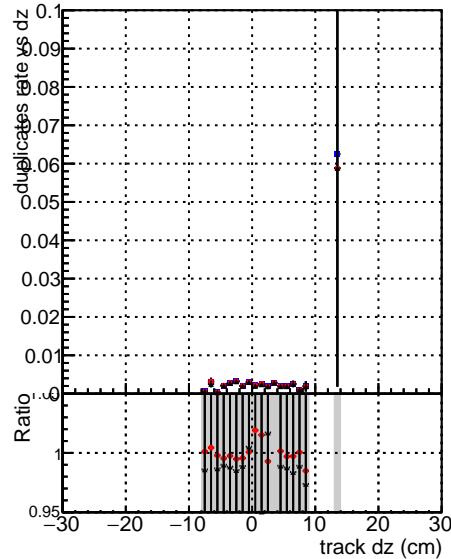

Fake rate vs dxy

Duplicates Rate vs Dxy

Pileup rate vs dxy

Legend for all plots:

- Blue square: DGM mkFit TTbar PU50 extracted
- Red circle: Geoms rescale Error100
- Black triangle: DGM mkFit TTbar PU50 extracted
- Black square: Geoms rescale Error100
- Black circle: pTCutOverlap0p0
- Black triangle: dynamicChi2CutOverlap

Fake rate vs dz

Duplicates rate vs dz

Pileup rate vs dz