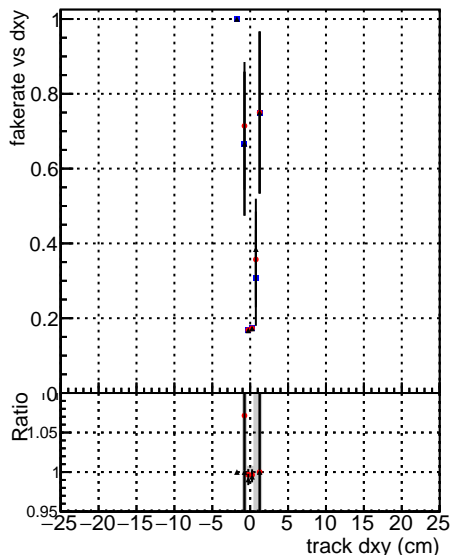

Fake rate vs dxy

Duplicates Rate vs Dxy

Pileup rate vs dxy

Legend for all plots:

- Blue square: DGM mkFit TTbar PU50 extracted
- Red circle: Geoms rescale Error100
- Black triangle: DGM mkFit TTbar PU50 extracted
- Black square: Geoms rescale Error100
- Black circle: pTCutOverlap0p0
- Black triangle: dynamicChi2CutOverlap

Fake rate vs dz

Duplicates rate vs dz

Pileup rate vs dz