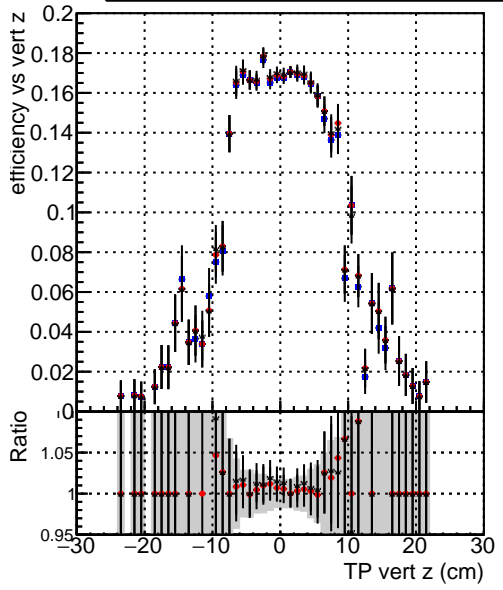

Efficiency vs vertpos**fake+duplicates vs vert r****Efficiency**

- DQM_mkFit_TTbarPU50_extractedGeoms_rescaleError100
- DQM_mkFit_TTbarPU50_extractedGeoms_rescaleError100_pTCutOverlap0p0
- DQM_mkFit_TTbarPU50_extractedGeoms_rescaleError100_pTCutOverlap0p0_dynamicChi2CutOverlap

**Efficiency vs. sim PV z****fake+duplicates vs Sim. PV z**