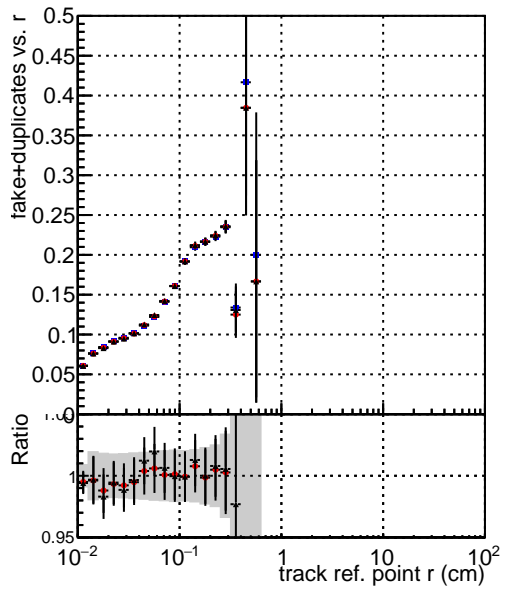

Efficiency vs vertpos**fake+duplicates vs vert r****Efficiency**

- DQM_mkFit_TTbarPU50_extractedGeoms_rescaleError100
- DQM_mkFit_TTbarPU50_extractedGeoms_rescaleError100_pTCutOverlap0p0
- DQM_mkFit_TTbarPU50_extractedGeoms_rescaleError100_pTCutOverlap0p0_dynamicChi2CutOverlap

**Efficiency vs. sim PV z****fake+duplicates vs Sim. PV z**