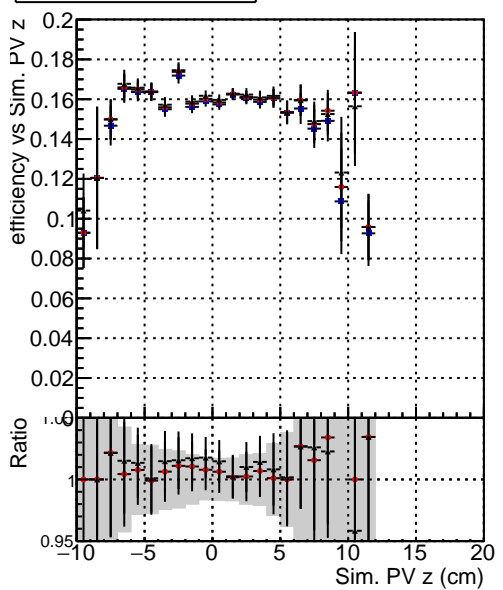

Efficiency vs vertpos**fake+duplicates vs vert r****Efficiency**

- DQM_mkFit_TTbarPU50_extractedGeoms_rescaleError100
- DQM_mkFit_TTbarPU50_extractedGeoms_rescaleError100_pTCutOverlap0p0
- DQM_mkFit_TTbarPU50_extractedGeoms_rescaleError100_pTCutOverlap0p0_dynamicChi2CutOverlap

**Efficiency vs. sim PV z****fake+duplicates vs Sim. PV z**