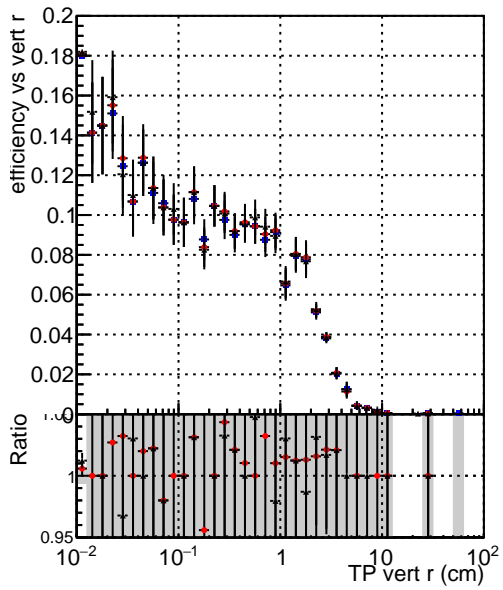

Efficiency vs vertpos**fake+duplicates vs vert r****Efficiency**

- DQM_mkFit_TTbarPU50_extractedGeoms_rescaleError100
- DQM_mkFit_TTbarPU50_extractedGeoms_rescaleError100_pTCutOverlap0p0
- DQM_mkFit_TTbarPU50_extractedGeoms_rescaleError100_pTCutOverlap0p0_dynamicChi2CutOverlap

**Efficiency vs. sim PV z****fake+duplicates vs Sim. PV z**