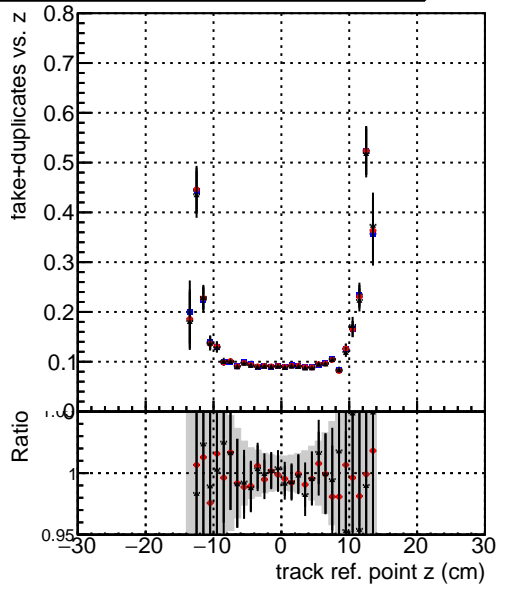

Efficiency vs vertpos**fake+duplicates vs vert r****Efficiency**

- DQM_mkFit_TTbarPU50_extractedGeoms_rescaleError100
- DQM_mkFit_TTbarPU50_extractedGeoms_rescaleError100_pTCutOverlap0p0
- DQM_mkFit_TTbarPU50_extractedGeoms_rescaleError100_pTCutOverlap0p0_dynamicChi2CutOverlap

**Efficiency vs. sim PV z****fake+duplicates vs Sim. PV z**