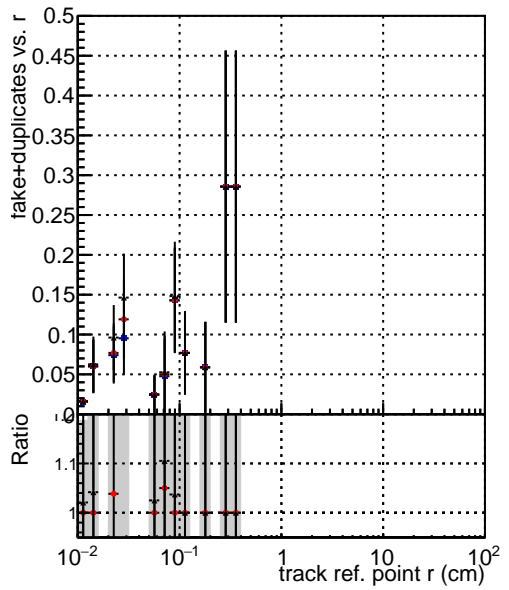

**Efficiency vs vertpos****fake+duplicates vs vert r****Efficiency vs vert z****fake+duplicates vs. z****Efficiency vs. sim PV z****fake+duplicates vs Sim. PV z**

■ DQM\_mkFit\_TTbarPU50\_extractedGeoms\_rescaleError100  
■ DQM\_mkFit\_TTbarPU50\_extractedGeoms\_rescaleError100\_pTCutOverlap0p0  
■ DQM\_mkFit\_TTbarPU50\_extractedGeoms\_rescaleError100\_pTCutOverlap0p0\_dynamicChi2CutOverlap