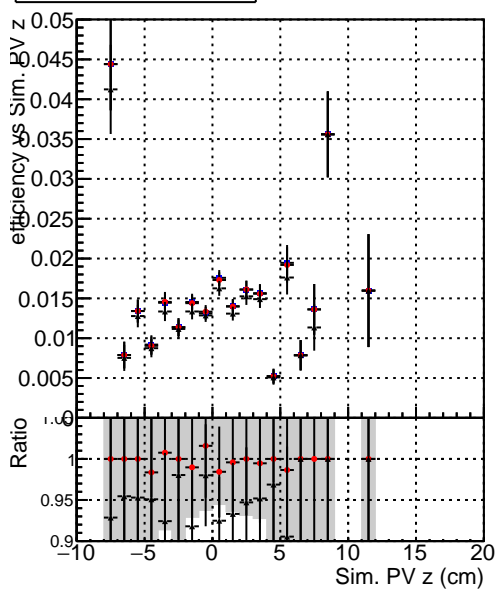

**Efficiency vs vertpos****fake+duplicates vs vert r****Efficiency vs vert z****fake+duplicates vs. z****Efficiency vs. sim PV z****fake+duplicates vs Sim. PV z**

■ DQM\_mkFit\_TTbarPU50\_extractedGeoms\_rescaleError100  
■ DQM\_mkFit\_TTbarPU50\_extractedGeoms\_rescaleError100\_pTCutOverlap0p0  
■ DQM\_mkFit\_TTbarPU50\_extractedGeoms\_rescaleError100\_pTCutOverlap0p0\_dynamicChi2CutOverlap