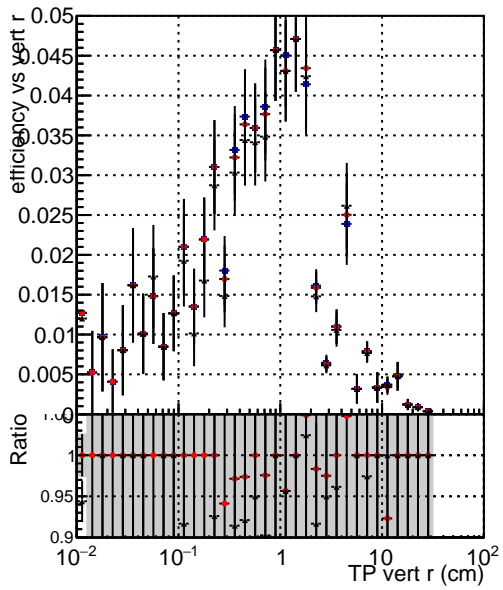

**Efficiency vs vertpos****fake+duplicates vs vert r****Efficiency vs vert z****fake+duplicates vs. z****Efficiency vs. sim PV z****fake+duplicates vs Sim. PV z**

■ DQM\_mkFit\_TTbarPU50\_extractedGeoms\_rescaleError100  
■ DQM\_mkFit\_TTbarPU50\_extractedGeoms\_rescaleError100\_pTCutOverlap0p0  
■ DQM\_mkFit\_TTbarPU50\_extractedGeoms\_rescaleError100\_pTCutOverlap0p0\_dynamicChi2CutOverlap