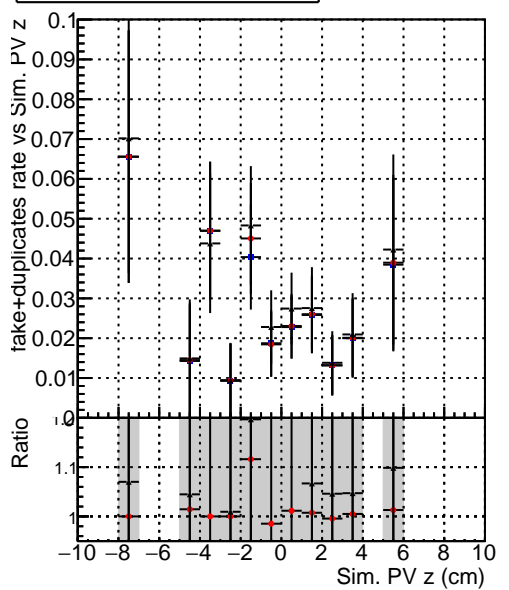

**Efficiency vs vertpos****fake+duplicates vs vert r****Efficiency vs vert z****fake+duplicates vs. z****Efficiency vs. sim PV z****fake+duplicates vs Sim. PV z**

■ DQM\_mkFit\_TTbarPU50\_extractedGeoms\_rescaleError100  
■ DQM\_mkFit\_TTbarPU50\_extractedGeoms\_rescaleError100\_pTCutOverlap0p0  
■ DQM\_mkFit\_TTbarPU50\_extractedGeoms\_rescaleError100\_pTCutOverlap0p0\_dynamicChi2CutOverlap