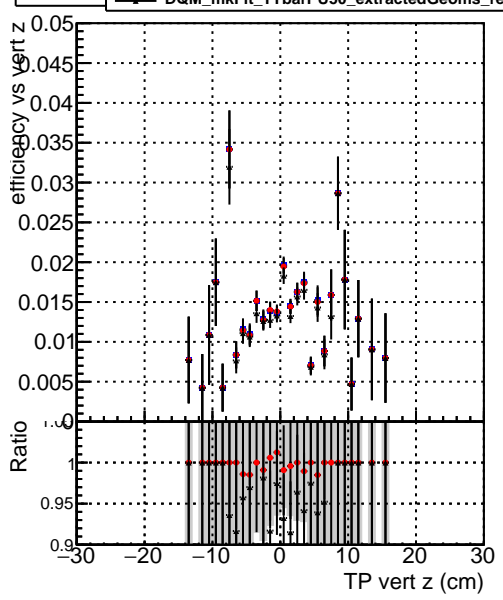

**Efficiency vs vertpos****fake+duplicates vs vert r****Efficiency vs vert z****fake+duplicates vs. z****Efficiency vs. sim PV z****fake+duplicates vs Sim. PV z**

■ DQM\_mkFit\_TTbarPU50\_extractedGeoms\_rescaleError100  
■ DQM\_mkFit\_TTbarPU50\_extractedGeoms\_rescaleError100\_pTCutOverlap0p0  
■ DQM\_mkFit\_TTbarPU50\_extractedGeoms\_rescaleError100\_pTCutOverlap0p0\_dynamicChi2CutOverlap