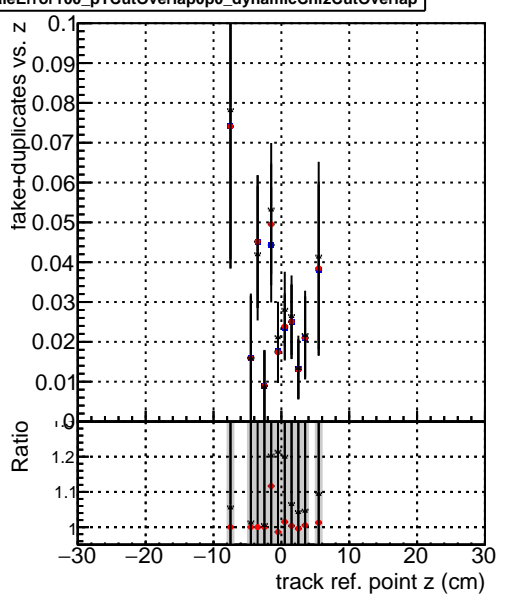

**Efficiency vs vertpos****fake+duplicates vs vert r****Efficiency vs vert z****fake+duplicates vs. z****Efficiency vs. sim PV z****fake+duplicates vs Sim. PV z**

■ DQM\_mkFit\_TTbarPU50\_extractedGeoms\_rescaleError100  
■ DQM\_mkFit\_TTbarPU50\_extractedGeoms\_rescaleError100\_pTCutOverlap0p0  
■ DQM\_mkFit\_TTbarPU50\_extractedGeoms\_rescaleError100\_pTCutOverlap0p0\_dynamicChi2CutOverlap