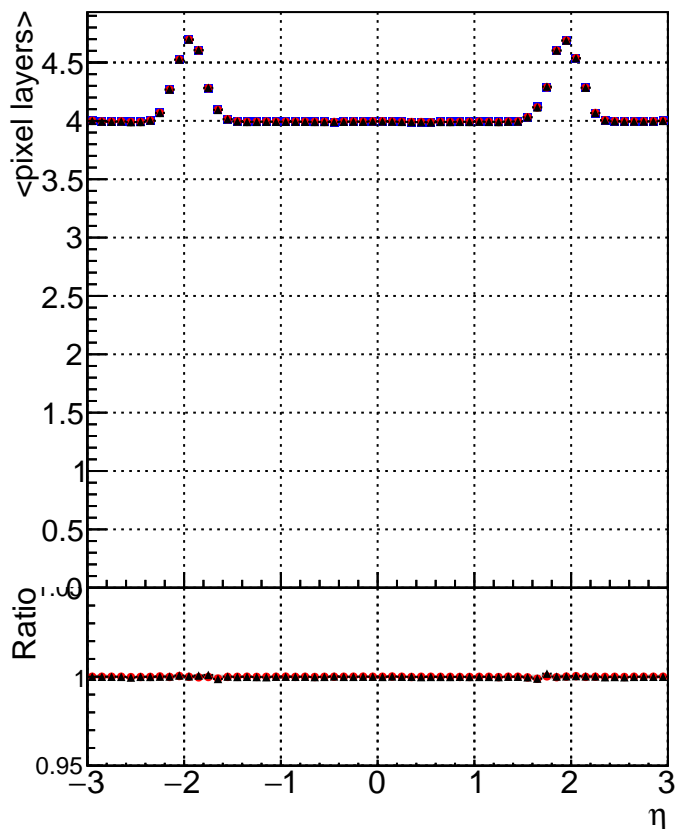

mean # PXL Layers with measurement vs eta