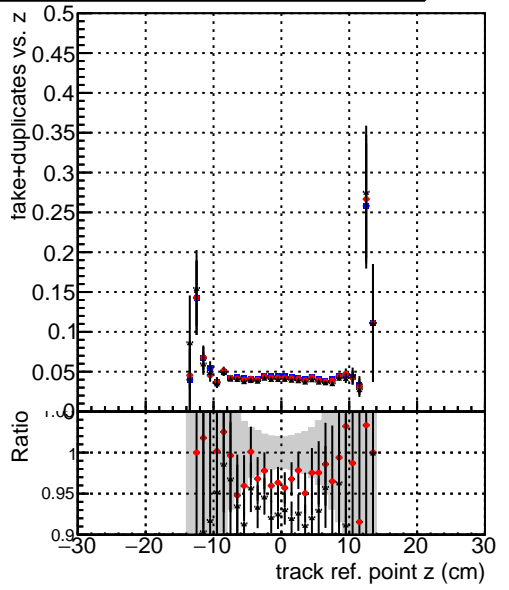

**Efficiency vs vertpos****fake+duplicates vs vert r****Efficiency**

- DQM\_mkFit\_TTbarPU50\_extractedGeoms\_rescaleError100
- DQM\_mkFit\_TTbarPU50\_extractedGeoms\_rescaleError100\_pTCutOverlap0p0
- DQM\_mkFit\_TTbarPU50\_extractedGeoms\_rescaleError100\_pTCutOverlap0p0\_dynamicChi2CutOverlap

**Efficiency vs. sim PV z****fake+duplicates vs Sim. PV z**