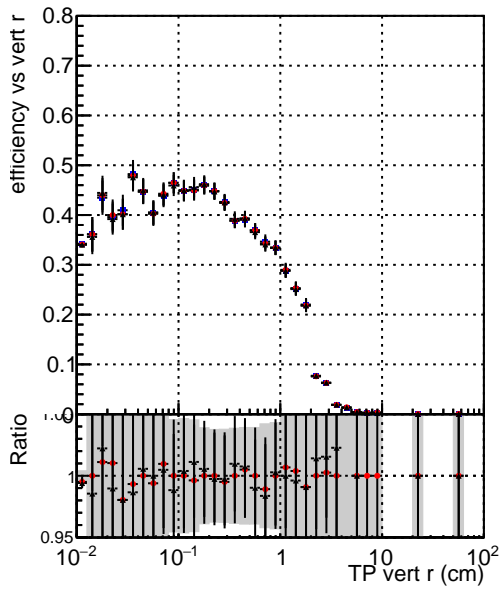

**Efficiency vs vertpos****fake+duplicates vs vert r****Efficiency**

- DQM\_mkFit\_TTbarPU50\_extractedGeoms\_rescaleError100
- DQM\_mkFit\_TTbarPU50\_extractedGeoms\_rescaleError100\_pTCutOverlap0p0
- DQM\_mkFit\_TTbarPU50\_extractedGeoms\_rescaleError100\_pTCutOverlap0p0\_dynamicChi2CutOverlap

**Efficiency vs. sim PV z****fake+duplicates vs Sim. PV z**