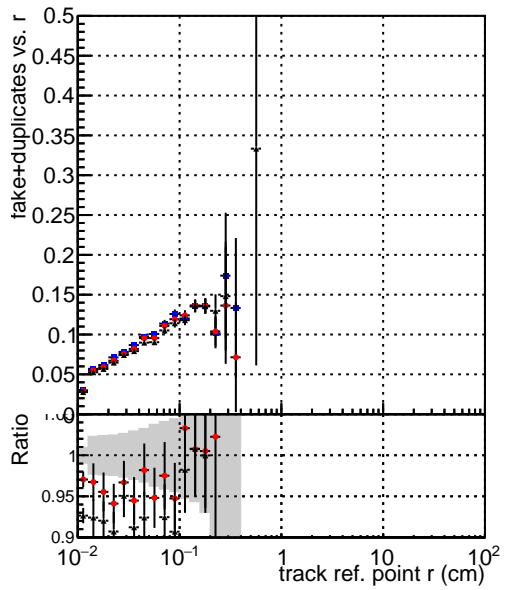

**Efficiency vs vertpos****fake+duplicates vs vert r****Efficiency**

- DQM\_mkFit\_TTbarPU50\_extractedGeoms\_rescaleError100
- DQM\_mkFit\_TTbarPU50\_extractedGeoms\_rescaleError100\_pTCutOverlap0p0
- DQM\_mkFit\_TTbarPU50\_extractedGeoms\_rescaleError100\_pTCutOverlap0p0\_dynamicChi2CutOverlap

**Efficiency vs. sim PV z****fake+duplicates vs Sim. PV z**