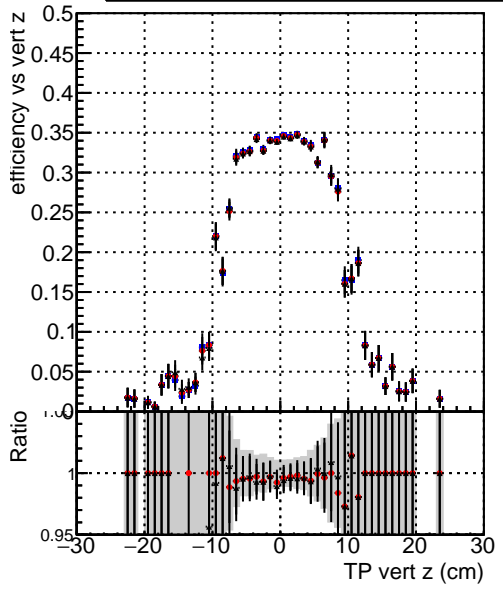

**Efficiency vs vertpos****fake+duplicates vs vert r****Efficiency**

- DQM\_mkFit\_TTbarPU50\_extractedGeoms\_rescaleError100
- DQM\_mkFit\_TTbarPU50\_extractedGeoms\_rescaleError100\_pTCutOverlap0p0
- DQM\_mkFit\_TTbarPU50\_extractedGeoms\_rescaleError100\_pTCutOverlap0p0\_dynamicChi2CutOverlap

**Efficiency vs. sim PV z****fake+duplicates vs Sim. PV z**