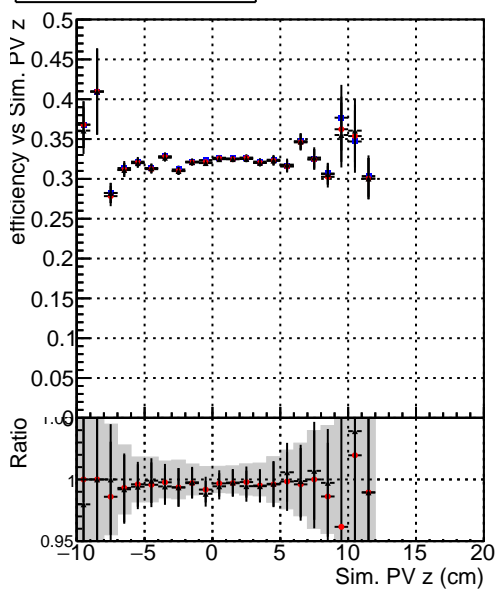

**Efficiency vs vertpos****fake+duplicates vs vert r****Efficiency**

- DQM\_mkFit\_TTbarPU50\_extractedGeoms\_rescaleError100
- DQM\_mkFit\_TTbarPU50\_extractedGeoms\_rescaleError100\_pTCutOverlap0p0
- DQM\_mkFit\_TTbarPU50\_extractedGeoms\_rescaleError100\_pTCutOverlap0p0\_dynamicChi2CutOverlap

**Efficiency vs. sim PV z****fake+duplicates vs Sim. PV z**