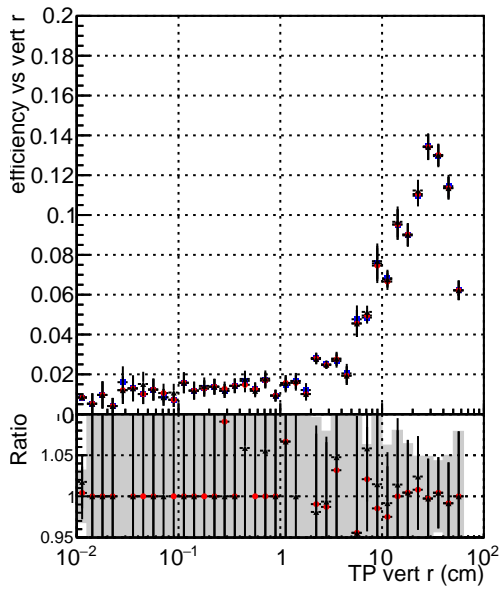

Efficiency vs vertpos**fake+duplicates vs vert r****Efficiency vs vert z****fake+duplicates vs. z****Efficiency vs. sim PV z****fake+duplicates vs Sim. PV z**

—●— DQM_mkFit_TTbarPU50_extractedGeoms_rescaleError100
—●— DQM_mkFit_TTbarPU50_extractedGeoms_rescaleError100_pTCutOverlap0p0
—●— DQM_mkFit_TTbarPU50_extractedGeoms_rescaleError100_pTCutOverlap0p0_dynamicChi2CutOverlap