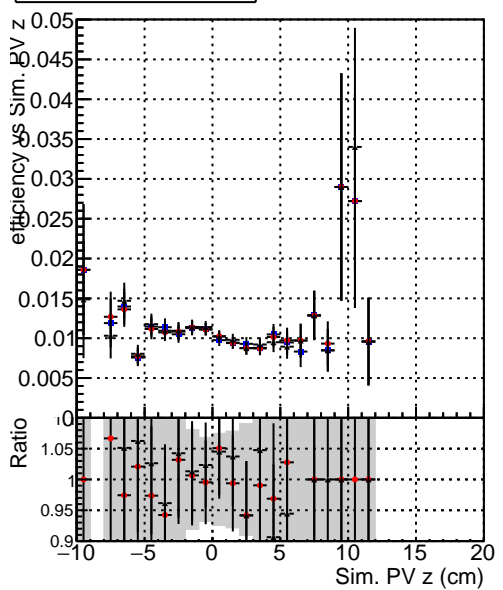

Efficiency vs vertpos**fake+duplicates vs vert r****Efficiency vs vert z****fake+duplicates vs. z****Efficiency vs. sim PV z****fake+duplicates vs Sim. PV z**

—●— DQM_mkFit_TTbarPU50_extractedGeoms_rescaleError100
—●— DQM_mkFit_TTbarPU50_extractedGeoms_rescaleError100_pTCutOverlap0p0
—●— DQM_mkFit_TTbarPU50_extractedGeoms_rescaleError100_pTCutOverlap0p0_dynamicChi2CutOverlap