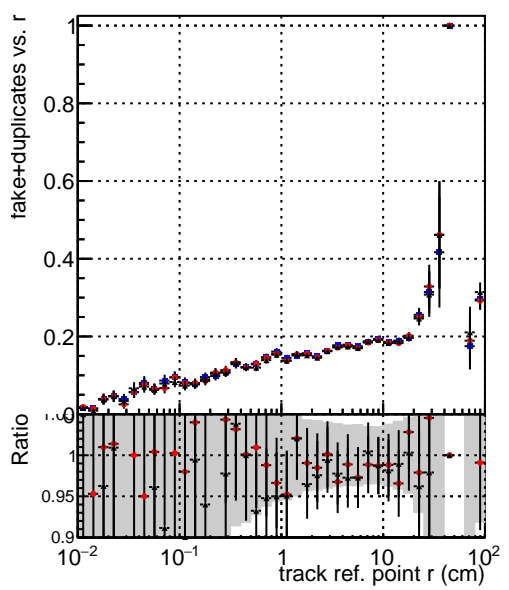

Efficiency vs vertpos**fake+duplicates vs vert r****Efficiency vs vert z****fake+duplicates vs. z****Efficiency vs. sim PV z****fake+duplicates vs Sim. PV z**

—●— DQM_mkFit_TTbarPU50_extractedGeoms_rescaleError100
—●— DQM_mkFit_TTbarPU50_extractedGeoms_rescaleError100_pTCutOverlap0p0
—●— DQM_mkFit_TTbarPU50_extractedGeoms_rescaleError100_pTCutOverlap0p0_dynamicChi2CutOverlap