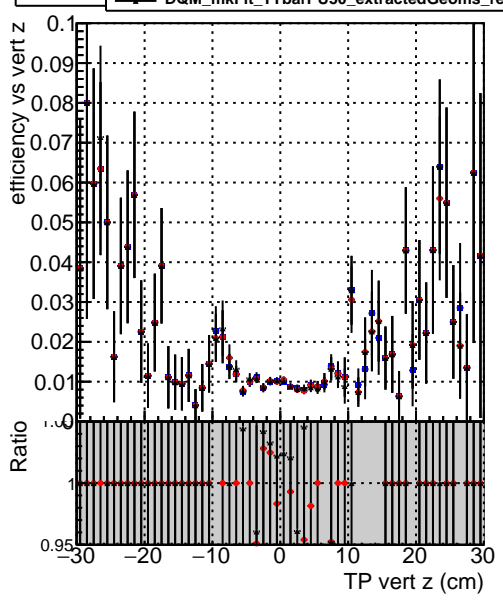

Efficiency vs vertpos**fake+duplicates vs vert r****Efficiency vs vert z****fake+duplicates vs. z****Efficiency vs. sim PV z****fake+duplicates vs Sim. PV z**

—●— DQM_mkFit_TTbarPU50_extractedGeoms_rescaleError100
—●— DQM_mkFit_TTbarPU50_extractedGeoms_rescaleError100_pTCutOverlap0p0
—●— DQM_mkFit_TTbarPU50_extractedGeoms_rescaleError100_pTCutOverlap0p0_dynamicChi2CutOverlap