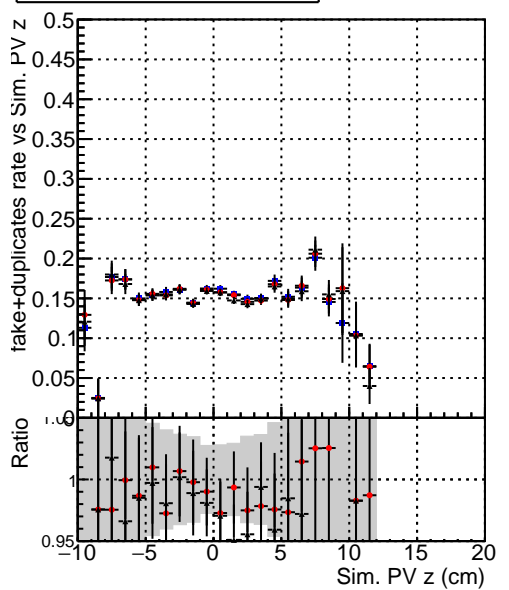

Efficiency vs vertpos**fake+duplicates vs vert r****Efficiency vs vert z****fake+duplicates vs. z****Efficiency vs. sim PV z****fake+duplicates vs Sim. PV z**

—●— DQM_mkFit_TTbarPU50_extractedGeoms_rescaleError100
—●— DQM_mkFit_TTbarPU50_extractedGeoms_rescaleError100_pTCutOverlap0p0
—●— DQM_mkFit_TTbarPU50_extractedGeoms_rescaleError100_pTCutOverlap0p0_dynamicChi2CutOverlap