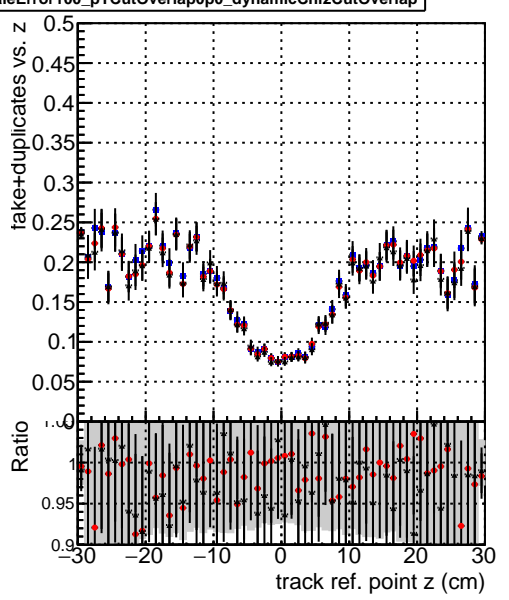

Efficiency vs vertpos**fake+duplicates vs vert r****Efficiency vs vert z****fake+duplicates vs. z****Efficiency vs. sim PV z****fake+duplicates vs Sim. PV z**

—●— DQM_mkFit_TTbarPU50_extractedGeoms_rescaleError100
—●— DQM_mkFit_TTbarPU50_extractedGeoms_rescaleError100_pTCutOverlap0p0
—●— DQM_mkFit_TTbarPU50_extractedGeoms_rescaleError100_pTCutOverlap0p0_dynamicChi2CutOverlap