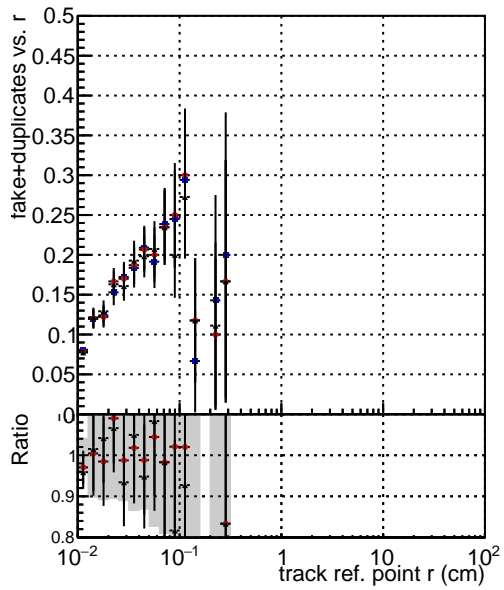

Efficiency vs vertpos**fake+duplicates vs vert r****Efficiency**

- DQM_mkFit_TTbarPU50_extractedGeoms_rescaleError100
- DQM_mkFit_TTbarPU50_extractedGeoms_rescaleError100_pTCutOverlap0p0
- DQM_mkFit_TTbarPU50_extractedGeoms_rescaleError100_pTCutOverlap0p0_dynamicChi2CutOverlap

**Efficiency vs. sim PV z****fake+duplicates vs Sim. PV z**