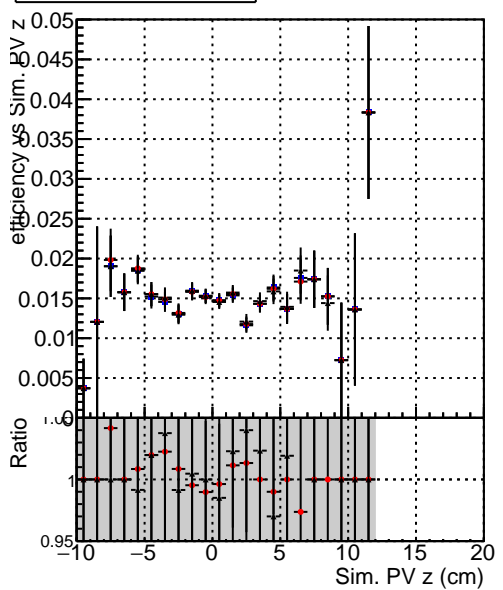

Efficiency vs vertpos**fake+duplicates vs vert r****Efficiency**

- DQM_mkFit_TTbarPU50_extractedGeoms_rescaleError100
- DQM_mkFit_TTbarPU50_extractedGeoms_rescaleError100_pTCutOverlap0p0
- DQM_mkFit_TTbarPU50_extractedGeoms_rescaleError100_pTCutOverlap0p0_dynamicChi2CutOverlap

**Efficiency vs. sim PV z****fake+duplicates vs Sim. PV z**