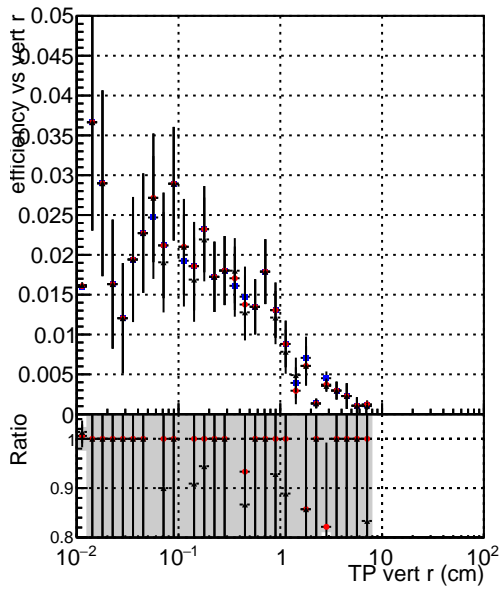

Efficiency vs vertpos**fake+duplicates vs vert r****Efficiency**

- DQM_mkFit_TTbarPU50_extractedGeoms_rescaleError100
- DQM_mkFit_TTbarPU50_extractedGeoms_rescaleError100_pTCutOverlap0p0
- DQM_mkFit_TTbarPU50_extractedGeoms_rescaleError100_pTCutOverlap0p0_dynamicChi2CutOverlap

**Efficiency vs. sim PV z****fake+duplicates vs Sim. PV z**