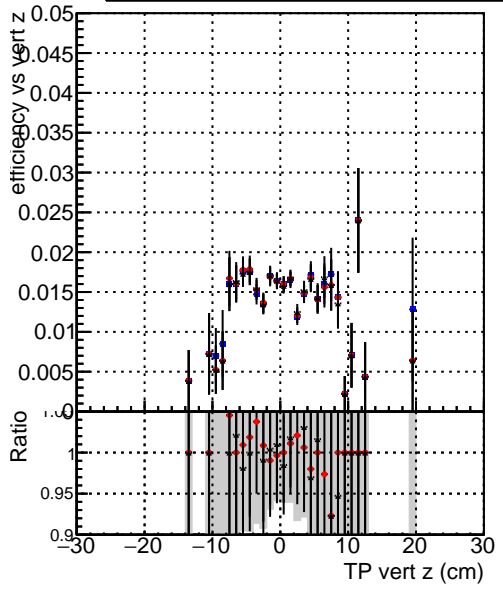

Efficiency vs vertpos**fake+duplicates vs vert r****Efficiency**

- DQM_mkFit_TTbarPU50_extractedGeoms_rescaleError100
- DQM_mkFit_TTbarPU50_extractedGeoms_rescaleError100_pTCutOverlap0p0
- DQM_mkFit_TTbarPU50_extractedGeoms_rescaleError100_pTCutOverlap0p0_dynamicChi2CutOverlap

**Efficiency vs. sim PV z****fake+duplicates vs Sim. PV z**