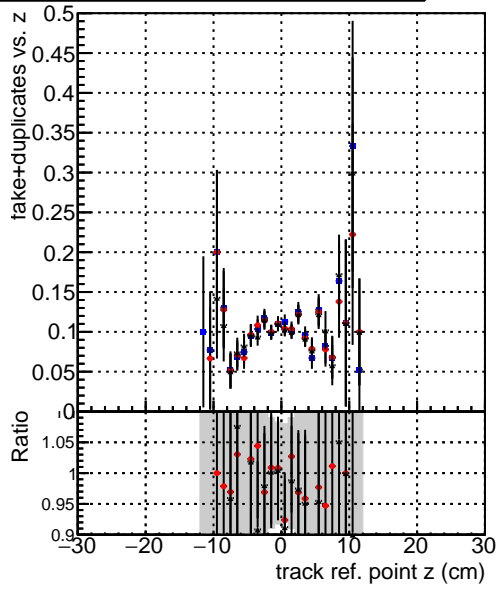

Efficiency vs vertpos**fake+duplicates vs vert r****Efficiency**

- DQM_mkFit_TTbarPU50_extractedGeoms_rescaleError100
- DQM_mkFit_TTbarPU50_extractedGeoms_rescaleError100_pTCutOverlap0p0
- DQM_mkFit_TTbarPU50_extractedGeoms_rescaleError100_pTCutOverlap0p0_dynamicChi2CutOverlap

**Efficiency vs. sim PV z****fake+duplicates vs Sim. PV z**