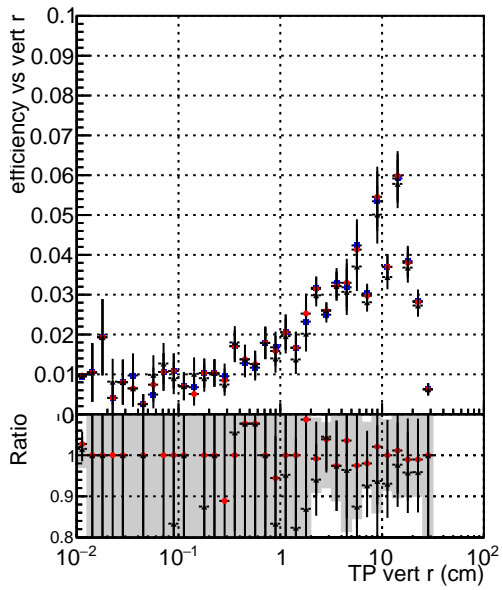

Efficiency vs vertpos**fake+duplicates vs vert r**

—•— DQM_mkFit_TTbarPU50_extractedGeoms_rescaleError100
—•— DQM_mkFit_TTbarPU50_extractedGeoms_rescaleError100_pTCutOverlap0p0
—•— DQM_mkFit_TTbarPU50_extractedGeoms_rescaleError100_pTCutOverlap0p0_dynamicChi2CutOverlap

Efficiency vs vert z**Efficiency vs. sim PV z****fake+duplicates vs Sim. PV z**