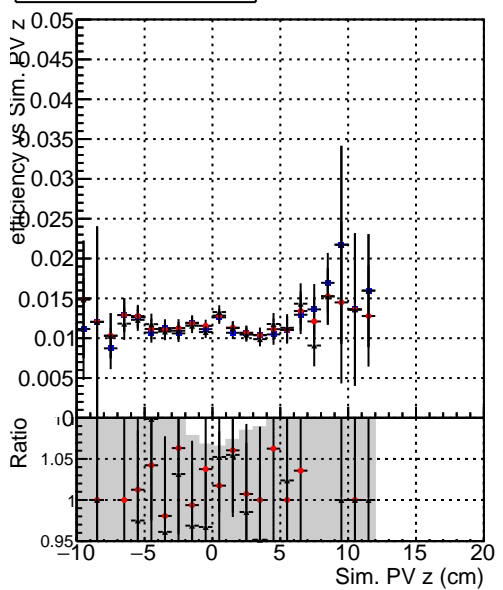

Efficiency vs vertpos**fake+duplicates vs vert r**

—•— DQM_mkFit_TTbarPU50_extractedGeoms_rescaleError100
—•— DQM_mkFit_TTbarPU50_extractedGeoms_rescaleError100_pTCutOverlap0p0
—•— DQM_mkFit_TTbarPU50_extractedGeoms_rescaleError100_pTCutOverlap0p0_dynamicChi2CutOverlap

Efficiency vs vert z**Efficiency vs. sim PV z****fake+duplicates vs Sim. PV z**