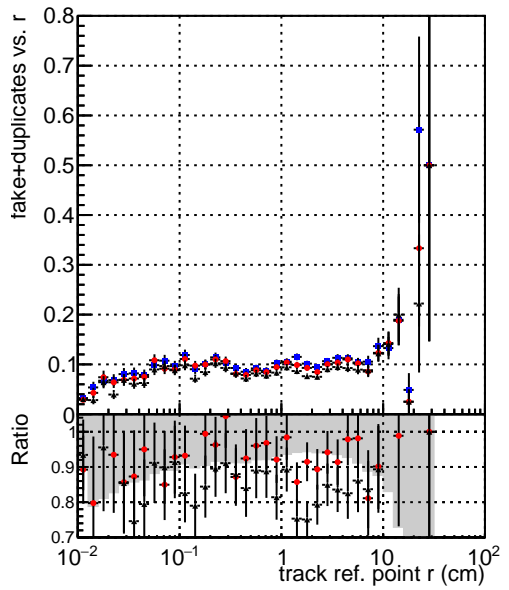

Efficiency vs vertpos**fake+duplicates vs vert r**

—•— DQM_mkFit_TTbarPU50_extractedGeoms_rescaleError100
—•— DQM_mkFit_TTbarPU50_extractedGeoms_rescaleError100_pTCutOverlap0p0
—•— DQM_mkFit_TTbarPU50_extractedGeoms_rescaleError100_pTCutOverlap0p0_dynamicChi2CutOverlap

Efficiency vs vert z**Efficiency vs. sim PV z****fake+duplicates vs Sim. PV z**