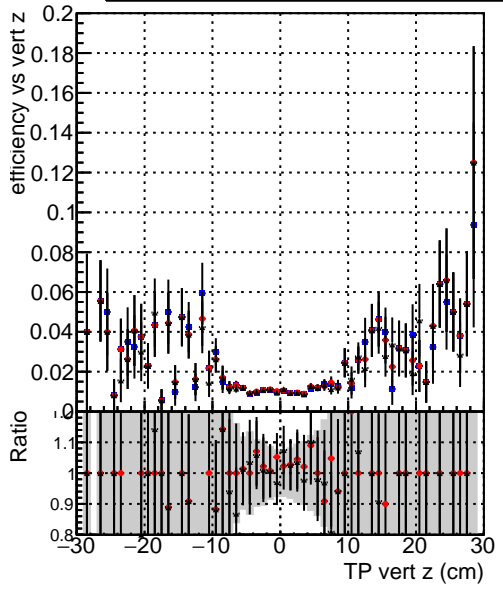

Efficiency vs vertpos**fake+duplicates vs vert r**

—•— DQM_mkFit_TTbarPU50_extractedGeoms_rescaleError100
—•— DQM_mkFit_TTbarPU50_extractedGeoms_rescaleError100_pTCutOverlap0p0
—•— DQM_mkFit_TTbarPU50_extractedGeoms_rescaleError100_pTCutOverlap0p0_dynamicChi2CutOverlap

Efficiency vs vert z**Efficiency vs. sim PV z****fake+duplicates vs Sim. PV z**