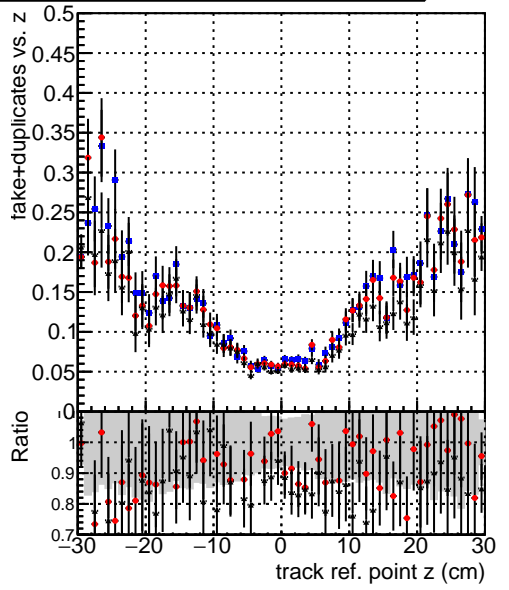

Efficiency vs vertpos**fake+duplicates vs vert r**

—•— DQM_mkFit_TTbarPU50_extractedGeoms_rescaleError100
—•— DQM_mkFit_TTbarPU50_extractedGeoms_rescaleError100_pTCutOverlap0p0
—•— DQM_mkFit_TTbarPU50_extractedGeoms_rescaleError100_pTCutOverlap0p0_dynamicChi2CutOverlap

Efficiency vs vert z**Efficiency vs. sim PV z****fake+duplicates vs Sim. PV z**