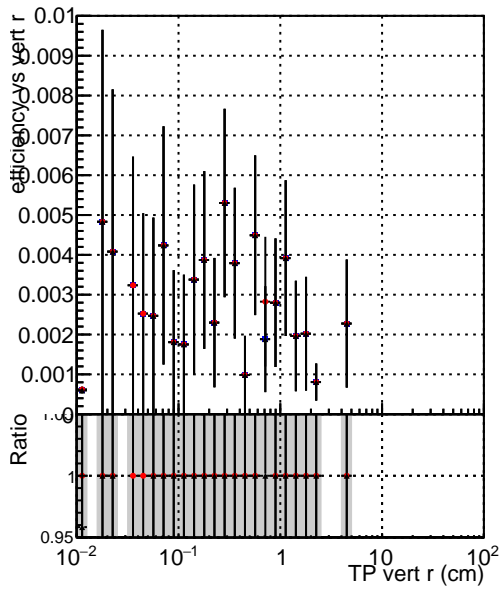

**Efficiency vs vertpos****fake+duplicates vs vert r****Efficiency**

- DQM\_mkFit\_TTbarPU50\_extractedGeoms\_rescaleError100
- DQM\_mkFit\_TTbarPU50\_extractedGeoms\_rescaleError100\_pTCutOverlap0p0
- DQM\_mkFit\_TTbarPU50\_extractedGeoms\_rescaleError100\_pTCutOverlap0p0\_dynamicChi2CutOverlap

**Efficiency vs. sim PV z****fake+duplicates vs Sim. PV z**