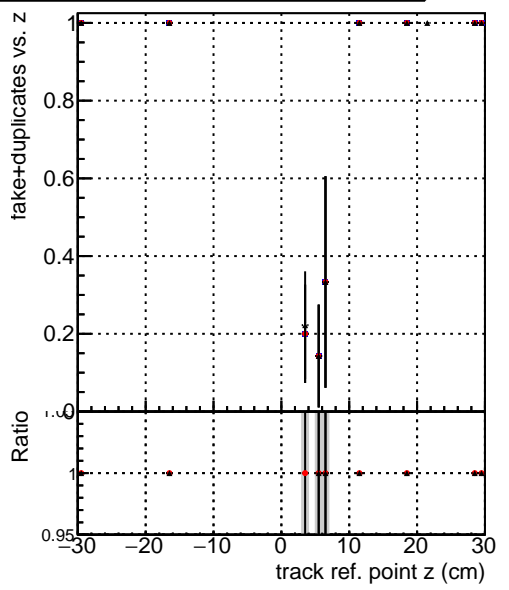

**Efficiency vs vertpos****fake+duplicates vs vert r****Efficiency**

- DQM\_mkFit\_TTbarPU50\_extractedGeoms\_rescaleError100
- DQM\_mkFit\_TTbarPU50\_extractedGeoms\_rescaleError100\_pTCutOverlap0p0
- DQM\_mkFit\_TTbarPU50\_extractedGeoms\_rescaleError100\_pTCutOverlap0p0\_dynamicChi2CutOverlap

**Efficiency vs. sim PV z****fake+duplicates vs Sim. PV z**