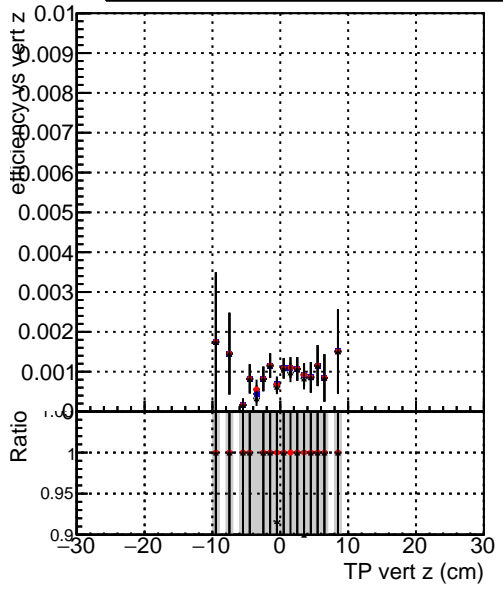

**Efficiency vs vertpos****fake+duplicates vs vert r****Efficiency**

- DQM\_mkFit\_TTbarPU50\_extractedGeoms\_rescaleError100
- DQM\_mkFit\_TTbarPU50\_extractedGeoms\_rescaleError100\_pTCutOverlap0p0
- DQM\_mkFit\_TTbarPU50\_extractedGeoms\_rescaleError100\_pTCutOverlap0p0\_dynamicChi2CutOverlap

**Efficiency vs. sim PV z****fake+duplicates vs Sim. PV z**