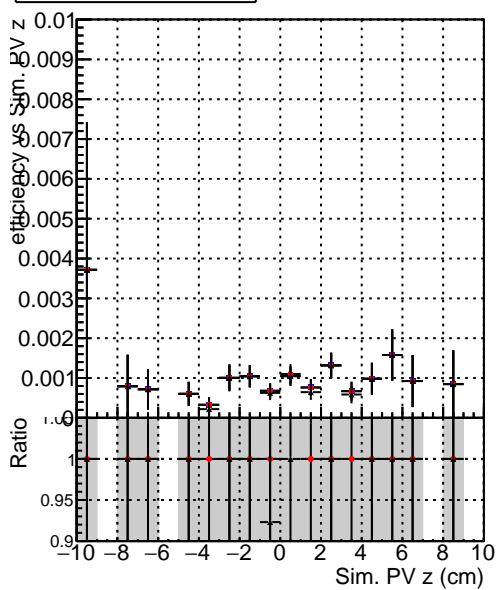

**Efficiency vs vertpos****fake+duplicates vs vert r****Efficiency**

- DQM\_mkFit\_TTbarPU50\_extractedGeoms\_rescaleError100
- DQM\_mkFit\_TTbarPU50\_extractedGeoms\_rescaleError100\_pTCutOverlap0p0
- DQM\_mkFit\_TTbarPU50\_extractedGeoms\_rescaleError100\_pTCutOverlap0p0\_dynamicChi2CutOverlap

**Efficiency vs. sim PV z****fake+duplicates vs Sim. PV z**