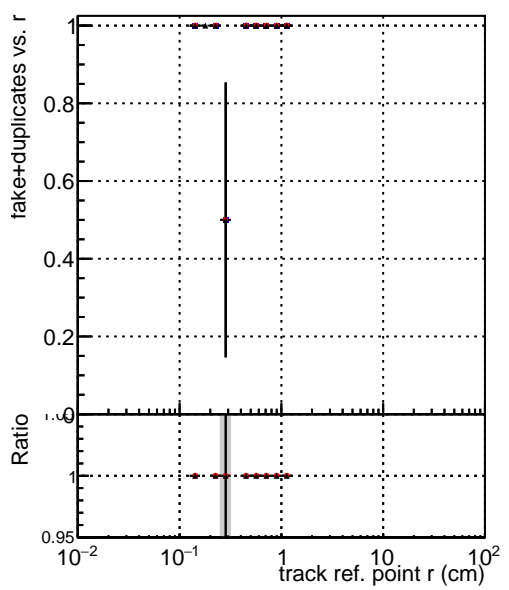

**Efficiency vs vertpos****fake+duplicates vs vert r****Efficiency**

- DQM\_mkFit\_TTbarPU50\_extractedGeoms\_rescaleError100
- DQM\_mkFit\_TTbarPU50\_extractedGeoms\_rescaleError100\_pTCutOverlap0p0
- DQM\_mkFit\_TTbarPU50\_extractedGeoms\_rescaleError100\_pTCutOverlap0p0\_dynamicChi2CutOverlap

**Efficiency vs. sim PV z****fake+duplicates vs Sim. PV z**