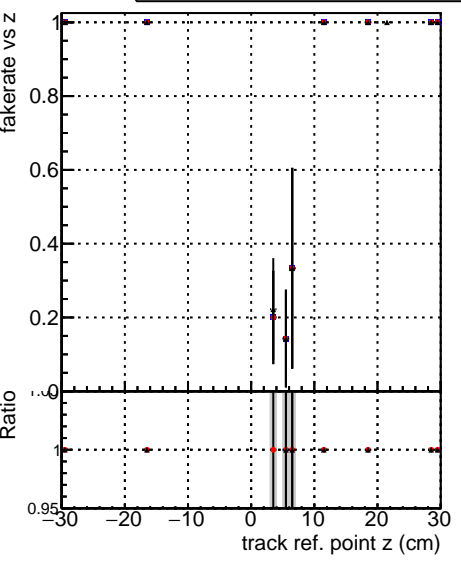

Fake rate vs vertpos**Duplicates Rate vs vertpos****Pileup rate vs vertpos**

—•— DQM_mkFit_TTbarPU50_extractedGeoms_rescaleError100
—•— DQM_mkFit_TTbarPU50_extractedGeoms_rescaleError100_pTCutOverlap0p0
—•— DQM_mkFit_TTbarPU50_extractedGeoms_rescaleError100_dynamicChi2CutOverlap

Fake rate vs v**Fake rate vs. sim PV z****Duplicates Rate vs sim PV z****Pileup rate vs. sim PV z**