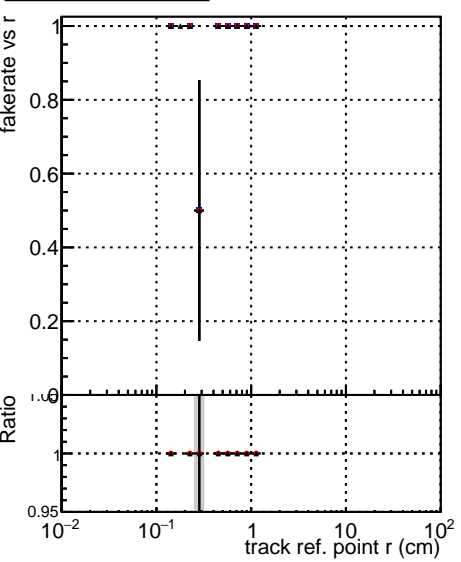

Fake rate vs vertpos**Duplicates Rate vs vertpos****Pileup rate vs vertpos**

—•— DQM_mkFit_TTbarPU50_extractedGeoms_rescaleError100
—•— DQM_mkFit_TTbarPU50_extractedGeoms_rescaleError100_pTCutOverlap0p0
—•— DQM_mkFit_TTbarPU50_extractedGeoms_rescaleError100_dynamicChi2CutOverlap

Fake rate vs v**Fake rate vs. sim PV z****Duplicates Rate vs sim PV z****Pileup rate vs. sim PV z**