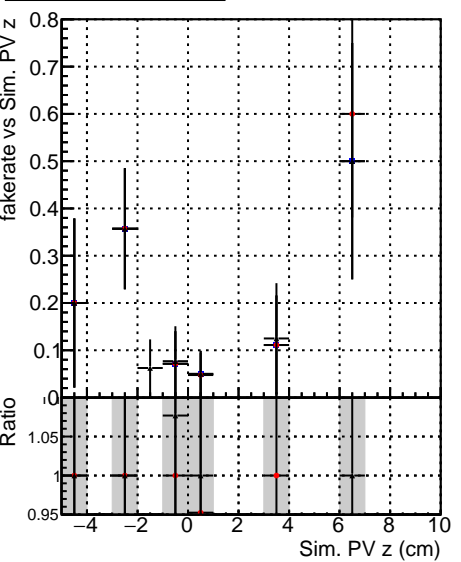

Fake rate vs vertpos**Duplicates Rate vs vertpos****Pileup rate vs vertpos**

—•— DQM_mkFit_TTbarPU50_extractedGeoms_rescaleError100
—•— DQM_mkFit_TTbarPU50_extractedGeoms_rescaleError100_pTCutOverlap0p0
—•— DQM_mkFit_TTbarPU50_extractedGeoms_rescaleError100_dynamicChi2CutOverlap

Fake rate vs v**Fake rate vs. sim PV z****Duplicates Rate vs sim PV z****Pileup rate vs. sim PV z**