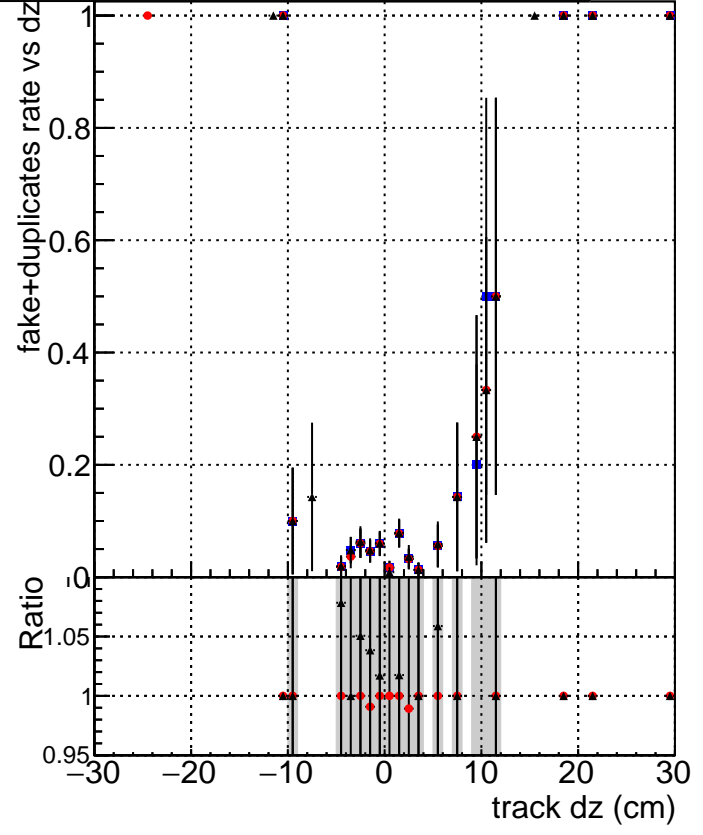

Efficiency vs Dxy

fake+duplicates vs dxy

Efficiency vs Dz

fake+duplicates vs dz

- DQM_mkFit_TTbarPU50_extractedGeoms_rescaleError100
- DQM_mkFit_TTbarPU50_extractedGeoms_rescaleError100_pTCutOverlap0p0
- ▲ DQM_mkFit_TTbarPU50_extractedGeoms_rescaleError100_pTCutOverlap0p0_dynamicChi2CutOverlap