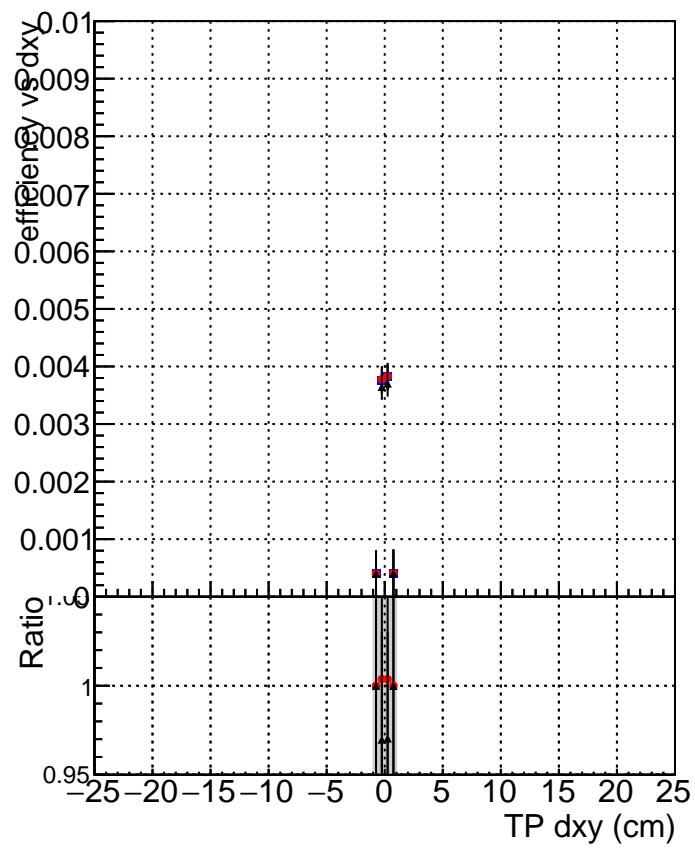

Efficiency vs Dxy

fake+duplicates vs dxy

Efficiency vs Dz

fake+duplicates vs dz

- DQM_mkFit_TTbarPU50_extractedGeoms_rescaleError100
- DQM_mkFit_TTbarPU50_extractedGeoms_rescaleError100_pTCutOverlap0p0
- ▲ DQM_mkFit_TTbarPU50_extractedGeoms_rescaleError100_pTCutOverlap0p0_dynamicChi2CutOverlap