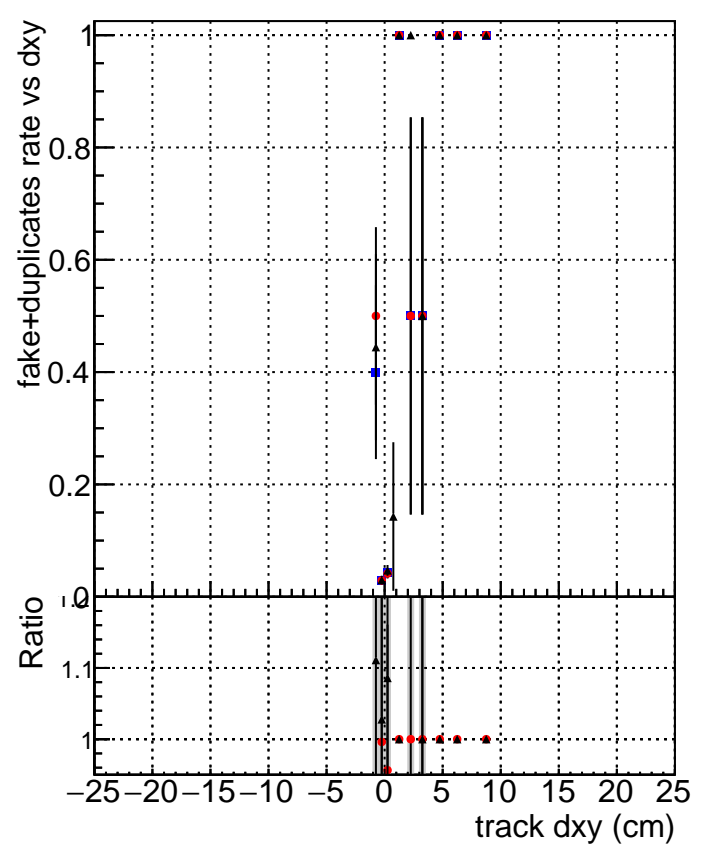

Efficiency vs Dxy

fake+duplicates vs dxy

Efficiency vs Dz

fake+duplicates vs dz

- DQM_mkFit_TTbarPU50_extractedGeoms_rescaleError100
- DQM_mkFit_TTbarPU50_extractedGeoms_rescaleError100_pTCutOverlap0p0
- ▲ DQM_mkFit_TTbarPU50_extractedGeoms_rescaleError100_pTCutOverlap0p0_dynamicChi2CutOverlap