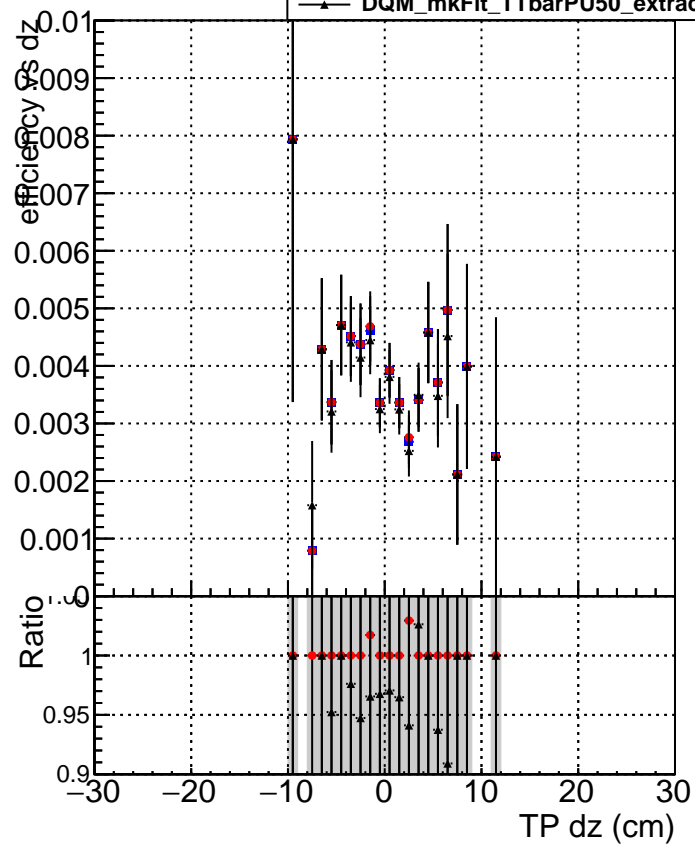

Efficiency vs Dxy

fake+duplicates vs dxy

Efficiency vs Dz

fake+duplicates vs dz

- DQM_mkFit_TTbarPU50_extractedGeoms_rescaleError100
- DQM_mkFit_TTbarPU50_extractedGeoms_rescaleError100_pTCutOverlap0p0
- ▲ DQM_mkFit_TTbarPU50_extractedGeoms_rescaleError100_pTCutOverlap0p0_dynamicChi2CutOverlap