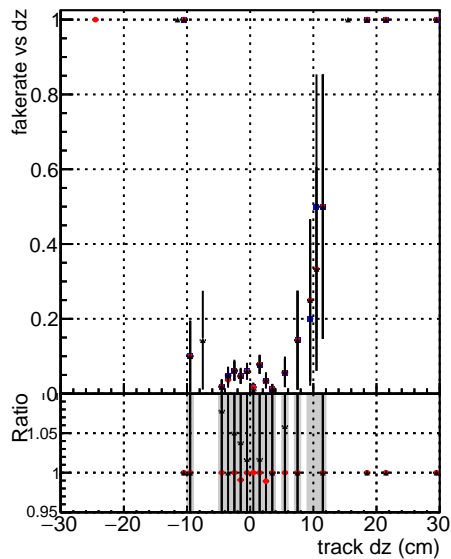

Fake rate vs dxy

Duplicates Rate vs Dxy

Pileup rate vs dxy

■ DGM mkFit TTbar PU50 extracted Geoms rescale Error100  
■ DGM mkFit TTbar PU50 extracted Geoms rescale Error100 pTCutOverlap0p0  
■ DGM mkFit TTbar PU50 extracted Geoms rescale Error100 dynamicChi2CutOverlap

Fake rate vs dz

Duplicates Rate vs Ddz

Pileup rate vs dz