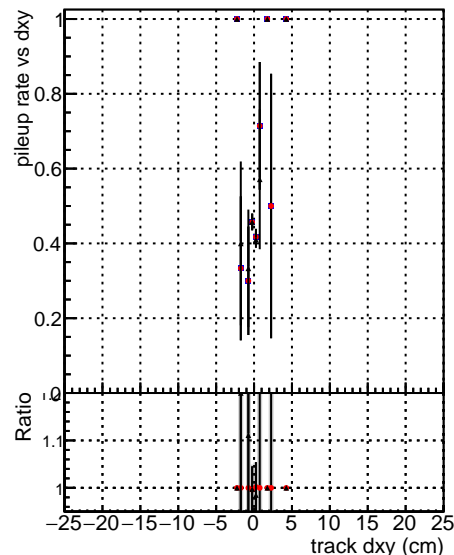

Fake rate vs dxy

Duplicates Rate vs Dxy

Pileup rate vs dxy

■ DGM mkFit TTbar PU50 extracted Geoms rescale Error100  
■ DGM mkFit TTbar PU50 extracted Geoms rescale Error100 pTCutOverlap0p0  
■ DGM mkFit TTbar PU50 extracted Geoms rescale Error100 dynamicChi2CutOverlap

Fake rate vs dz

Duplicates Rate vs Ddz

Pileup rate vs dz