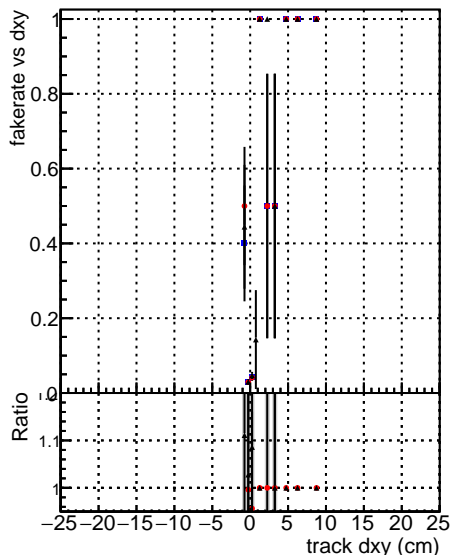

Fake rate vs dxy

Duplicates Rate vs Dxy

Pileup rate vs dxy

■ DGM mkFit TTbar PU50 extracted Geoms rescale Error100  
■ DGM mkFit TTbar PU50 extracted Geoms rescale Error100 pTCutOverlap0p0  
■ DGM mkFit TTbar PU50 extracted Geoms rescale Error100 dynamicChi2CutOverlap