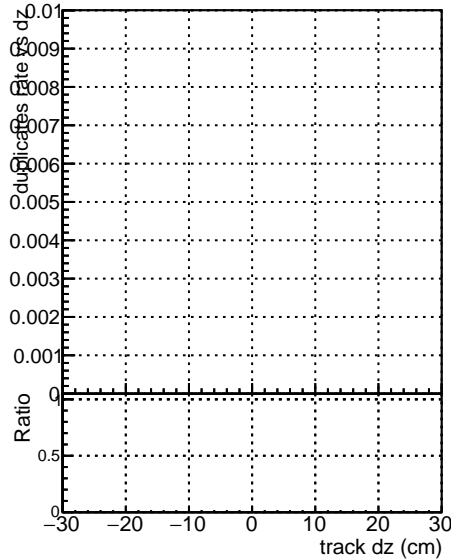

Duplicates Rate vs Ddz