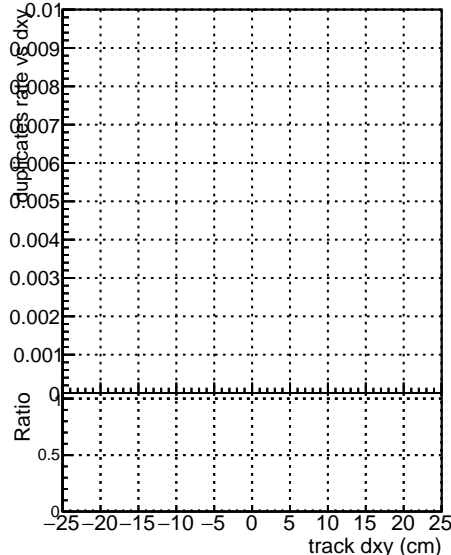

Fake rate vs dxy

Duplicates Rate vs Dxy

Pileup rate vs dxy

■ DGM mkFit TTbar PU50 extracted Geoms rescale Error100  
■ DGM mkFit TTbar PU50 extracted Geoms rescale Error100 pTCutOverlap0p0  
■ DGM mkFit TTbar PU50 extracted Geoms rescale Error100 dynamicChi2CutOverlap