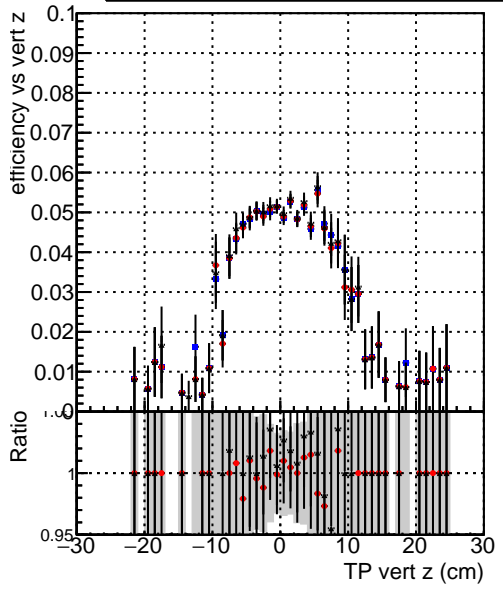

Efficiency vs vertpos**fake+duplicates vs vert r****Efficiency**

- DQM_mkFit_TTbarPU50_extractedGeoms_rescaleError100
- DQM_mkFit_TTbarPU50_extractedGeoms_rescaleError100_pTCutOverlap0p0
- DQM_mkFit_TTbarPU50_extractedGeoms_rescaleError100_pTCutOverlap0p0_dynamicChi2CutOverlap

**Efficiency vs. sim PV z****fake+duplicates vs Sim. PV z**