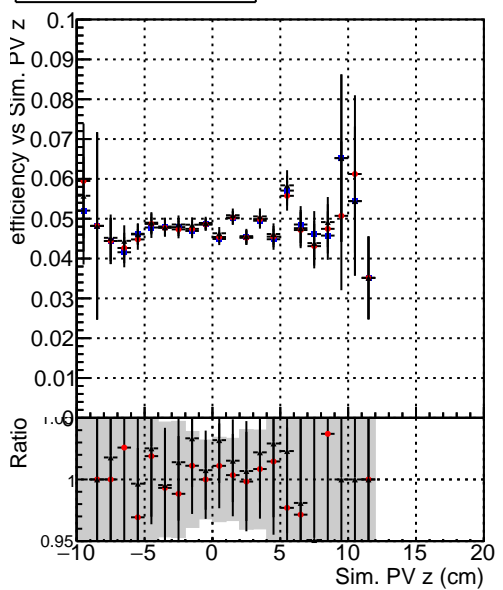

Efficiency vs vertpos**fake+duplicates vs vert r****Efficiency**

- DQM_mkFit_TTbarPU50_extractedGeoms_rescaleError100
- DQM_mkFit_TTbarPU50_extractedGeoms_rescaleError100_pTCutOverlap0p0
- DQM_mkFit_TTbarPU50_extractedGeoms_rescaleError100_pTCutOverlap0p0_dynamicChi2CutOverlap

**Efficiency vs. sim PV z****fake+duplicates vs Sim. PV z**