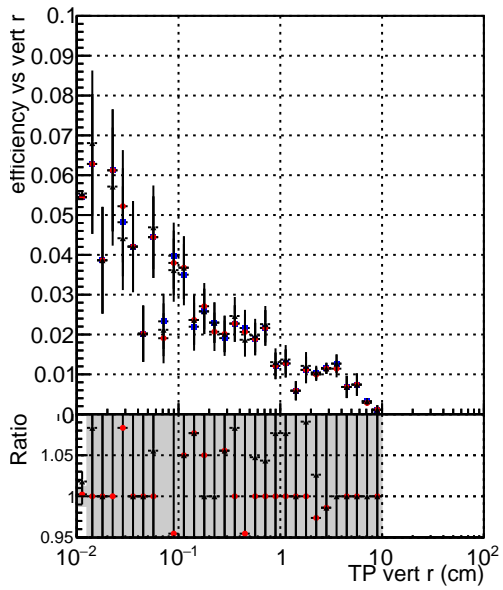

Efficiency vs vertpos**fake+duplicates vs vert r****Efficiency**

- DQM_mkFit_TTbarPU50_extractedGeoms_rescaleError100
- DQM_mkFit_TTbarPU50_extractedGeoms_rescaleError100_pTCutOverlap0p0
- DQM_mkFit_TTbarPU50_extractedGeoms_rescaleError100_pTCutOverlap0p0_dynamicChi2CutOverlap

**Efficiency vs. sim PV z****fake+duplicates vs Sim. PV z**