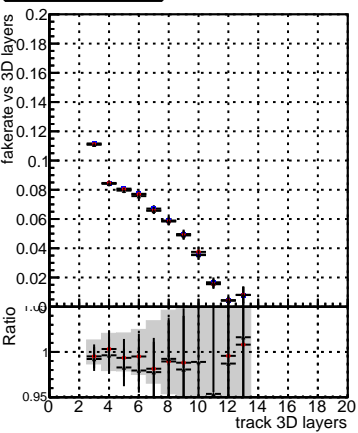

Fake rate vs hit**Duplicates Rate vs hit****Pileup rate vs hit**

— DQM_mkFit_TTbarPU50_extractedGeoms_rescaleError100
— DQM_mkFit_TTbarPU50_extractedGeoms_rescaleError100_pTCutOverlap0p0
— DQM_mkFit_TTbarPU50_extractedGeoms_rescaleError100_pTCutOverlap0p0_dynamicChi2CutOverlap

Fake rate vs layer**Duplicates Rate vs layer****Pileup rate vs layer****Fake rate vs pixel layer****Duplicates Rate vs pixel layer****Pileup rate vs pixel layer****Fake rate vs 3D layer****Duplicates Rate vs layer****Pileup rate vs 3D layer**