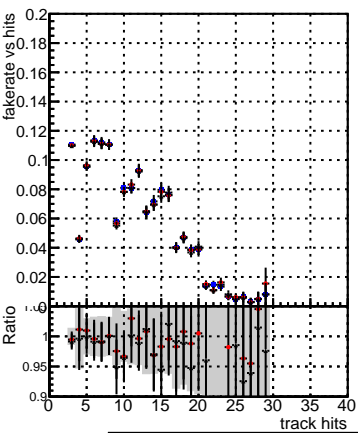

Fake rate vs hit**Duplicates Rate vs hit****Pileup rate vs hit**

— DQM_mkFit_TTbarPU50_extractedGeoms_rescaleError100
— DQM_mkFit_TTbarPU50_extractedGeoms_rescaleError100_pTCutOverlap0p0
— DQM_mkFit_TTbarPU50_extractedGeoms_rescaleError100_pTCutOverlap0p0_dynamicChi2CutOverlap

Fake rate vs layer**Duplicates Rate vs layer****Pileup rate vs layer****Fake rate vs pixel layer****Duplicates Rate vs pixel layer****Pileup rate vs pixel layer****Fake rate vs 3D layer****Duplicates Rate vs layer****Pileup rate vs 3D layer**