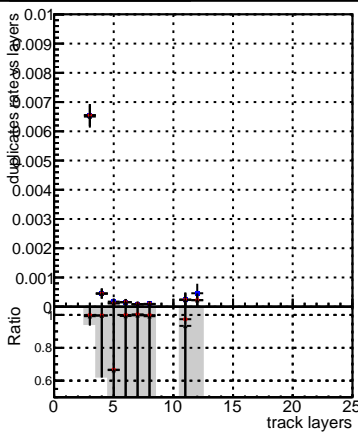

Fake rate vs hit**Duplicates Rate vs hit****Pileup rate vs hit**

— DQM_mkFit_TTbarPU50_extractedGeoms_rescaleError100
— DQM_mkFit_TTbarPU50_extractedGeoms_rescaleError100_pTCutOverlap0p0
— DQM_mkFit_TTbarPU50_extractedGeoms_rescaleError100_pTCutOverlap0p0_dynamicChi2CutOverlap

Fake rate vs layer**Duplicates Rate vs layer****Pileup rate vs layer****Fake rate vs pixel layer****Duplicates Rate vs pixel layer****Pileup rate vs pixel layer****Fake rate vs 3D layer****Duplicates Rate vs layer****Pileup rate vs 3D layer**