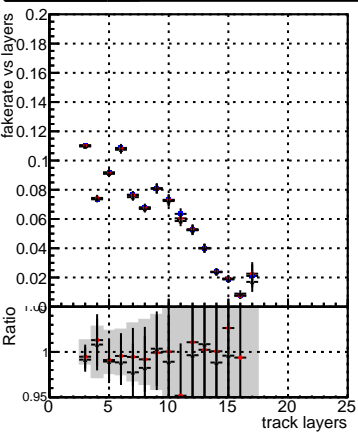

Fake rate vs hit**Duplicates Rate vs hit****Pileup rate vs hit**

— DQM_mkFit_TTbarPU50_extractedGeoms_rescaleError100
— DQM_mkFit_TTbarPU50_extractedGeoms_rescaleError100_pTCutOverlap0p0
— DQM_mkFit_TTbarPU50_extractedGeoms_rescaleError100_pTCutOverlap0p0_dynamicChi2CutOverlap

Fake rate vs layer**Duplicates Rate vs layer****Pileup rate vs layer****Fake rate vs pixel layer****Duplicates Rate vs pixel layer****Pileup rate vs pixel layer****Fake rate vs 3D layer****Duplicates Rate vs layer****Pileup rate vs 3D layer**