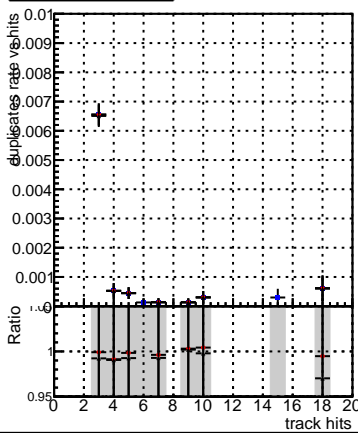

Fake rate vs hit**Duplicates Rate vs hit****Pileup rate vs hit**

— DQM_mkFit_TTbarPU50_extractedGeoms_rescaleError100
— DQM_mkFit_TTbarPU50_extractedGeoms_rescaleError100_pTCutOverlap0p0
— DQM_mkFit_TTbarPU50_extractedGeoms_rescaleError100_pTCutOverlap0p0_dynamicChi2CutOverlap

Fake rate vs layer**Duplicates Rate vs layer****Pileup rate vs layer****Fake rate vs pixel layer****Duplicates Rate vs pixel layer****Pileup rate vs pixel layer****Fake rate vs 3D layer****Duplicates Rate vs layer****Pileup rate vs 3D layer**