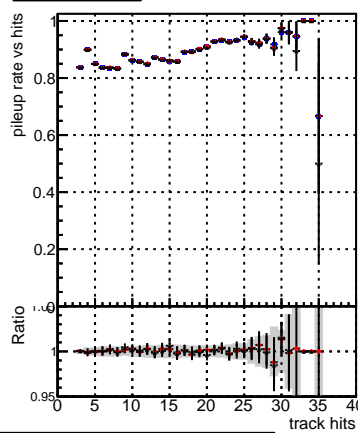

Fake rate vs hit**Duplicates Rate vs hit****Pileup rate vs hit**

— DQM_mkFit_TTbarPU50_extractedGeoms_rescaleError100
— DQM_mkFit_TTbarPU50_extractedGeoms_rescaleError100_pTCutOverlap0p0
— DQM_mkFit_TTbarPU50_extractedGeoms_rescaleError100_pTCutOverlap0p0_dynamicChi2CutOverlap

Fake rate vs layer**Duplicates Rate vs layer****Pileup rate vs layer****Fake rate vs pixel layer****Duplicates Rate vs pixel layer****Pileup rate vs pixel layer****Fake rate vs 3D layer****Duplicates Rate vs layer****Pileup rate vs 3D layer**