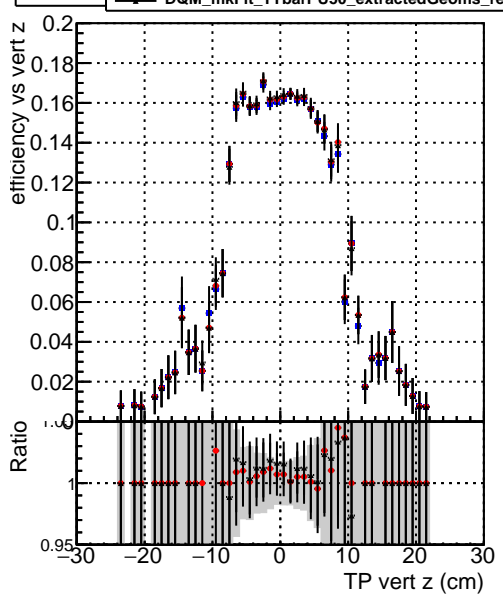

Efficiency vs vertpos**fake+duplicates vs vert r****Efficiency vs vert z****fake+duplicates vs Sim. PV z****Efficiency vs. sim PV z****fake+duplicates vs Sim. PV z**

—●— DQM_mkFit_TTbarPU50_extractedGeoms_rescaleError100
—●— DQM_mkFit_TTbarPU50_extractedGeoms_rescaleError100_pTCutOverlap0p0
—●— DQM_mkFit_TTbarPU50_extractedGeoms_rescaleError100_pTCutOverlap0p0_dynamicChi2CutOverlap