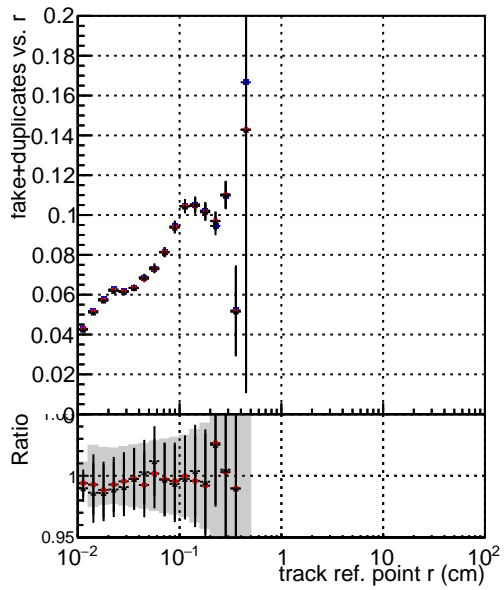

Efficiency vs vertpos**fake+duplicates vs vert r****Efficiency vs vert z****fake+duplicates vs Sim. PV z****Efficiency vs. sim PV z****fake+duplicates vs Sim. PV z**

—●— DQM_mkFit_TTbarPU50_extractedGeoms_rescaleError100
—●— DQM_mkFit_TTbarPU50_extractedGeoms_rescaleError100_pTCutOverlap0p0
—●— DQM_mkFit_TTbarPU50_extractedGeoms_rescaleError100_pTCutOverlap0p0_dynamicChi2CutOverlap