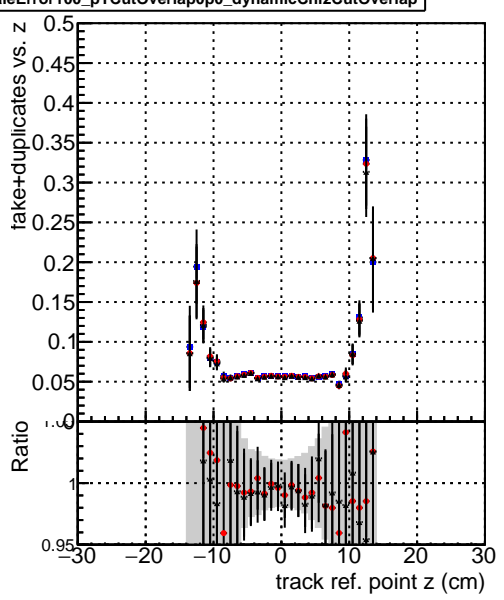

Efficiency vs vertpos**fake+duplicates vs vert r****Efficiency vs vert z****fake+duplicates vs Sim. PV z****Efficiency vs. sim PV z****fake+duplicates vs Sim. PV z**

—●— DQM_mkFit_TTbarPU50_extractedGeoms_rescaleError100
—●— DQM_mkFit_TTbarPU50_extractedGeoms_rescaleError100_pTCutOverlap0p0
—●— DQM_mkFit_TTbarPU50_extractedGeoms_rescaleError100_pTCutOverlap0p0_dynamicChi2CutOverlap