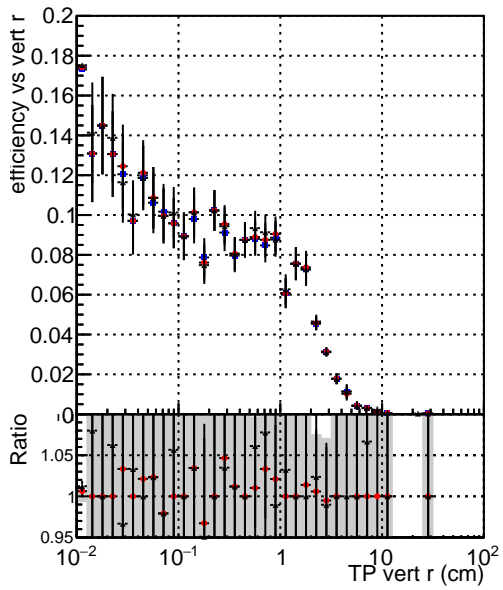

Efficiency vs vertpos**fake+duplicates vs vert r****Efficiency vs vert z****fake+duplicates vs Sim. PV z****Efficiency vs. sim PV z****fake+duplicates vs Sim. PV z**

—●— DQM_mkFit_TTbarPU50_extractedGeoms_rescaleError100
—●— DQM_mkFit_TTbarPU50_extractedGeoms_rescaleError100_pTCutOverlap0p0
—●— DQM_mkFit_TTbarPU50_extractedGeoms_rescaleError100_pTCutOverlap0p0_dynamicChi2CutOverlap