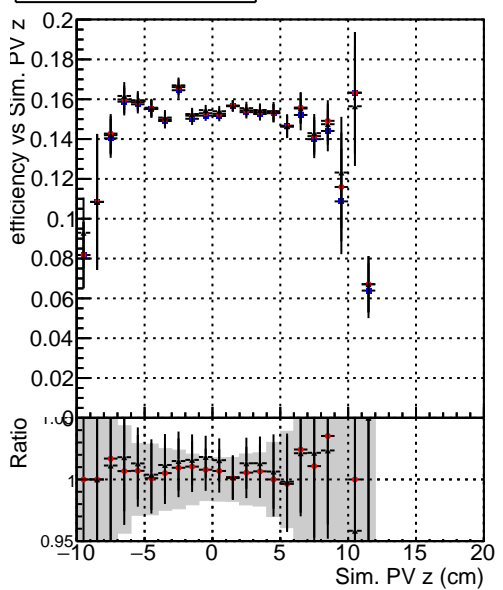

Efficiency vs vertpos**fake+duplicates vs vert r****Efficiency vs vert z****fake+duplicates vs Sim. PV z****Efficiency vs. sim PV z****fake+duplicates vs Sim. PV z**

—●— DQM_mkFit_TTbarPU50_extractedGeoms_rescaleError100
—●— DQM_mkFit_TTbarPU50_extractedGeoms_rescaleError100_pTCutOverlap0p0
—●— DQM_mkFit_TTbarPU50_extractedGeoms_rescaleError100_pTCutOverlap0p0_dynamicChi2CutOverlap