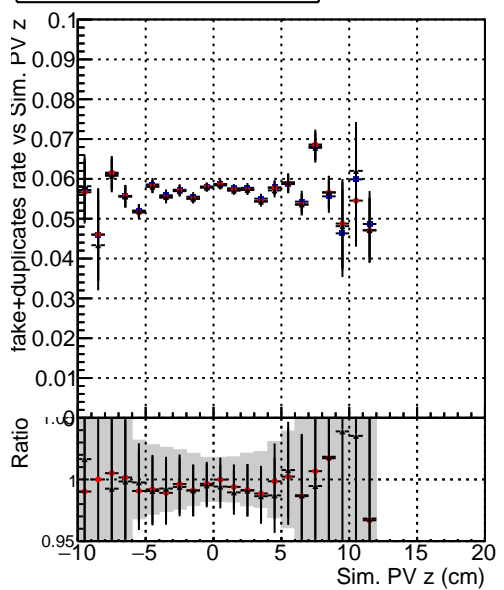

Efficiency vs vertpos**fake+duplicates vs vert r****Efficiency vs vert z****fake+duplicates vs Sim. PV z****Efficiency vs. sim PV z****fake+duplicates vs Sim. PV z**

—●— DQM_mkFit_TTbarPU50_extractedGeoms_rescaleError100
—●— DQM_mkFit_TTbarPU50_extractedGeoms_rescaleError100_pTCutOverlap0p0
—●— DQM_mkFit_TTbarPU50_extractedGeoms_rescaleError100_pTCutOverlap0p0_dynamicChi2CutOverlap