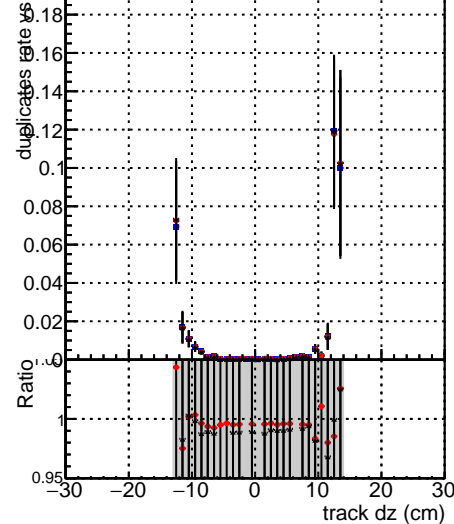

Fake rate vs dxy**Duplicates Rate vs Dxy****Pileup rate vs dxy**

—•— DGM_mkFit_TTbar_PU50_extracted_Geoms_rescale_Error100
—•— DGM_mkFit_TTbar_PU50_extracted_Geoms_rescale_Error100_pTCutOverlap0p0
—•— DGM_mkFit_TTbar_PU50_extracted_Geoms_rescale_Error100_pTCutOverlap0p0_dynamicChi2CutOverlap

Fake rate vs dz**Duplicates rate vs dz****Pileup rate vs dz**