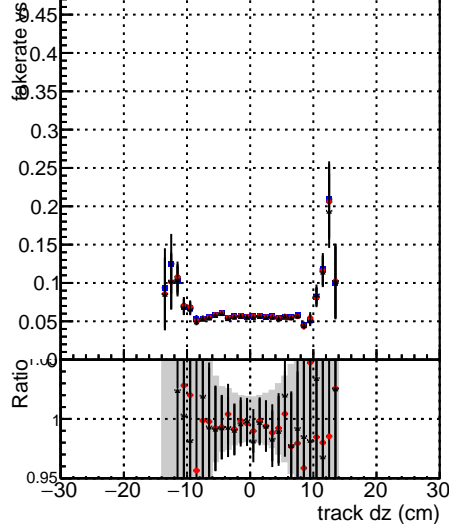

Fake rate vs dxy**Duplicates Rate vs Dxy****Pileup rate vs dxy**

—•— DGM_mkFit_TTbar_PU50_extracted_Geoms_rescale_Error100
—•— DGM_mkFit_TTbar_PU50_extracted_Geoms_rescale_Error100_pTCutOverlap0p0
—•— DGM_mkFit_TTbar_PU50_extracted_Geoms_rescale_Error100_pTCutOverlap0p0_dynamicChi2CutOverlap

Fake rate vs dz**Duplicates rate vs dz****Pileup rate vs dz**