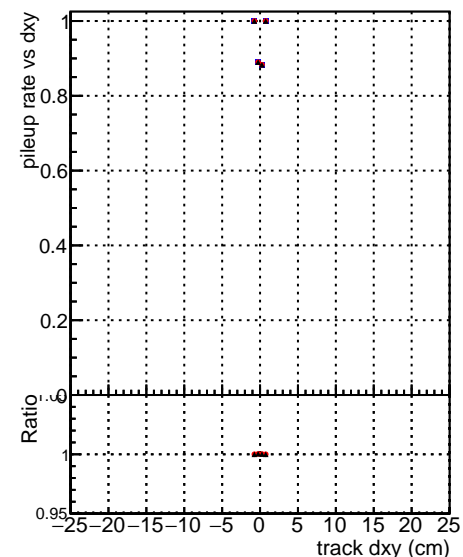

Fake rate vs dxy**Duplicates Rate vs Dxy****Pileup rate vs dxy**

—•— DGM_mkFit_TTbar_PU50_extracted_Geoms_rescale_Error100
—•— DGM_mkFit_TTbar_PU50_extracted_Geoms_rescale_Error100_pTCutOverlap0p0
—•— DGM_mkFit_TTbar_PU50_extracted_Geoms_rescale_Error100_pTCutOverlap0p0_dynamicChi2CutOverlap

Fake rate vs dz**Duplicates rate vs dz****Pileup rate vs dz**