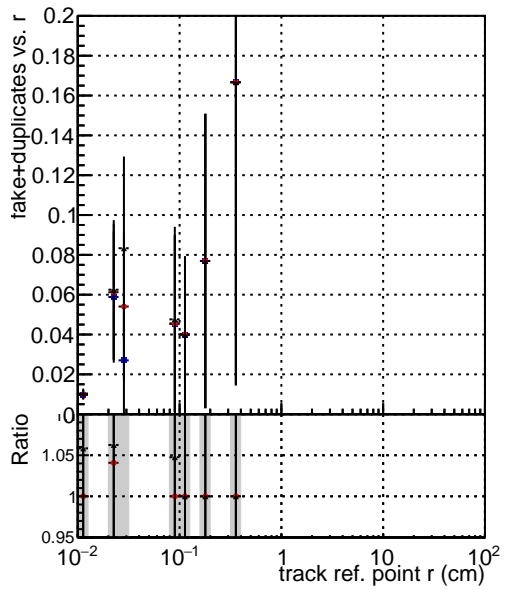

**Efficiency vs vertpos****fake+duplicates vs vert r****Efficiency**

- DQM\_mkFit\_TTbarPU50\_extractedGeoms\_rescaleError100
- DQM\_mkFit\_TTbarPU50\_extractedGeoms\_rescaleError100\_pTCutOverlap0p0
- DQM\_mkFit\_TTbarPU50\_extractedGeoms\_rescaleError100\_pTCutOverlap0p0\_dynamicChi2CutOverlap

**Efficiency vs. sim PV z****fake+duplicates vs Sim. PV z**