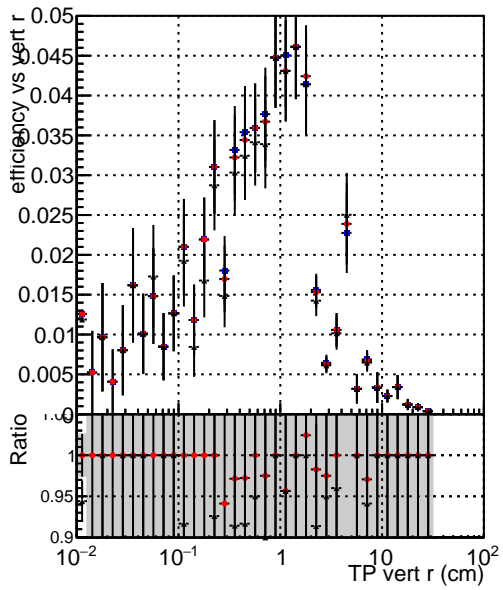

**Efficiency vs vertpos****fake+duplicates vs vert r****Efficiency**

- DQM\_mkFit\_TTbarPU50\_extractedGeoms\_rescaleError100
- DQM\_mkFit\_TTbarPU50\_extractedGeoms\_rescaleError100\_pTCutOverlap0p0
- DQM\_mkFit\_TTbarPU50\_extractedGeoms\_rescaleError100\_pTCutOverlap0p0\_dynamicChi2CutOverlap

**Efficiency vs. sim PV z****fake+duplicates vs Sim. PV z**