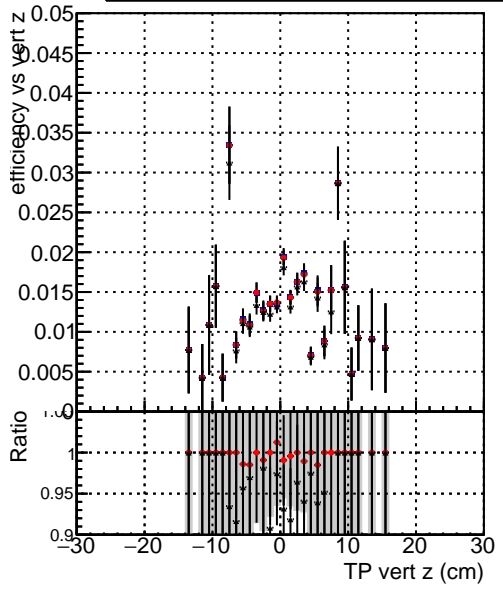

**Efficiency vs vertpos****fake+duplicates vs vert r****Efficiency**

- DQM\_mkFit\_TTbarPU50\_extractedGeoms\_rescaleError100
- DQM\_mkFit\_TTbarPU50\_extractedGeoms\_rescaleError100\_pTCutOverlap0p0
- DQM\_mkFit\_TTbarPU50\_extractedGeoms\_rescaleError100\_pTCutOverlap0p0\_dynamicChi2CutOverlap

**Efficiency vs. sim PV z****fake+duplicates vs Sim. PV z**