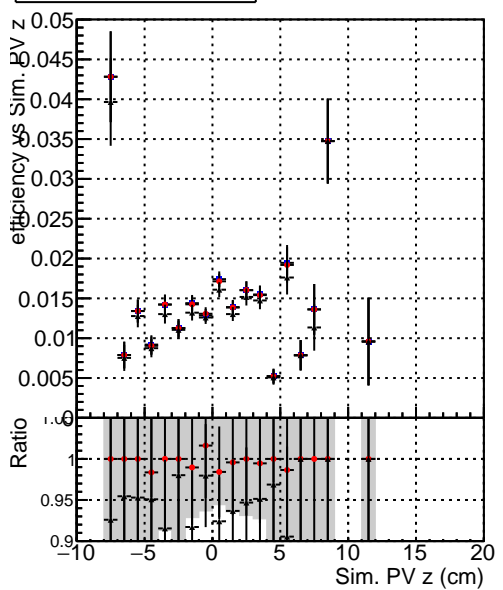

**Efficiency vs vertpos****fake+duplicates vs vert r****Efficiency**

- DQM\_mkFit\_TTbarPU50\_extractedGeoms\_rescaleError100
- DQM\_mkFit\_TTbarPU50\_extractedGeoms\_rescaleError100\_pTCutOverlap0p0
- DQM\_mkFit\_TTbarPU50\_extractedGeoms\_rescaleError100\_pTCutOverlap0p0\_dynamicChi2CutOverlap

**Efficiency vs. sim PV z****fake+duplicates vs Sim. PV z**