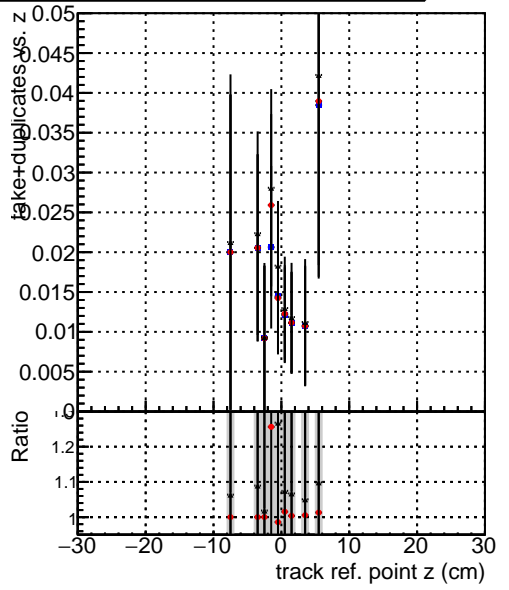

**Efficiency vs vertpos****fake+duplicates vs vert r****Efficiency**

- DQM\_mkFit\_TTbarPU50\_extractedGeoms\_rescaleError100
- DQM\_mkFit\_TTbarPU50\_extractedGeoms\_rescaleError100\_pTCutOverlap0p0
- DQM\_mkFit\_TTbarPU50\_extractedGeoms\_rescaleError100\_pTCutOverlap0p0\_dynamicChi2CutOverlap

**Efficiency vs. sim PV z****fake+duplicates vs Sim. PV z**