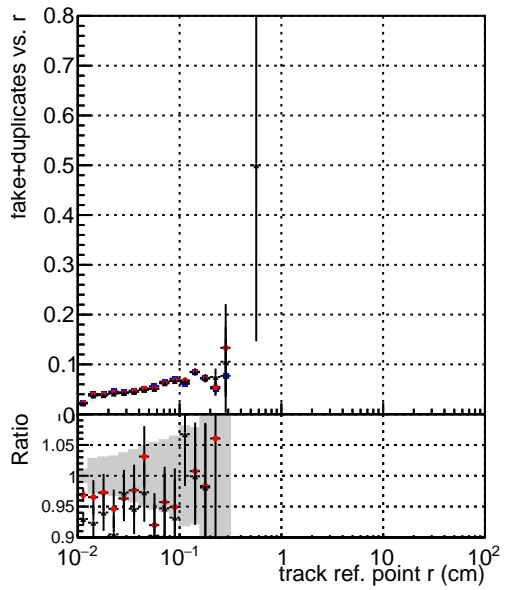

fake+duplicates vs vert r