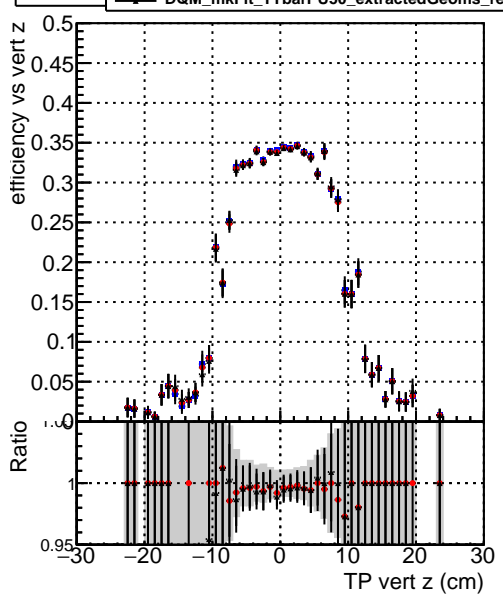

Efficiency vs. sim PV z

Efficiency vs vert z