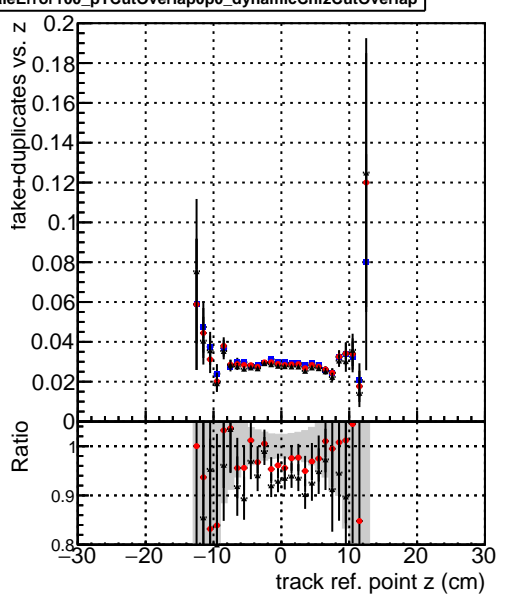

fake+duplicates vs Sim. PV z