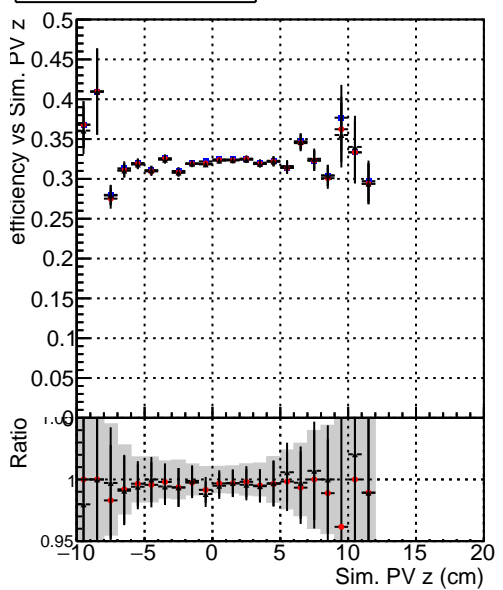

Efficiency vs. sim PV z