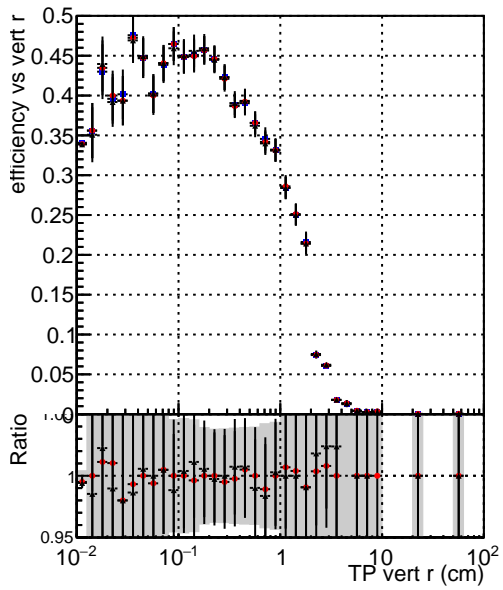

Efficiency vs vert z

Efficiency vs vertpos