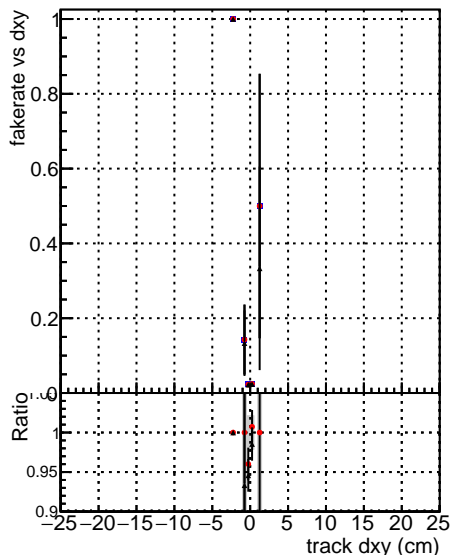

Fake rate vs dxy

Duplicates Rate vs Dxy

Pileup rate vs dxy

—●— DGM mkFit TTbar PU50 extracted Geoms rescale Error100
—●— DGM mkFit TTbar PU50 extracted Geoms rescale Error100
—●— DGM mkFit TTbar PU50 extracted Geoms rescale Error100 BTCutOverlap0p0 dynamicChi2CutOverlap

Fake rate vs dz

Duplicates Rate vs Ddz

Pileup rate vs dz