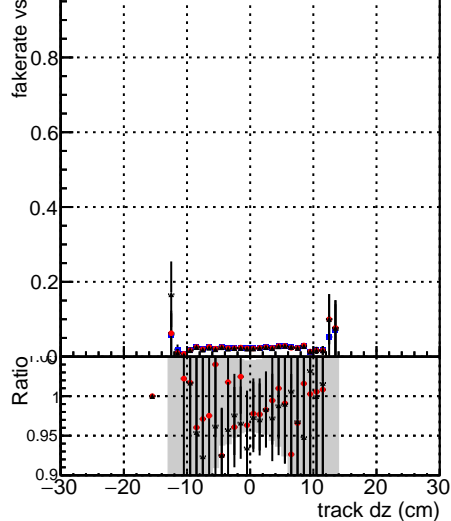

Fake rate vs dxy

Duplicates Rate vs Dxy

Pileup rate vs dxy

—●— DGM mkFit TTbar PU50 extracted Geoms rescale Error100
—●— DGM mkFit TTbar PU50 extracted Geoms rescale Error100
—●— DGM mkFit TTbar PU50 extracted Geoms rescale Error100 BTCutOverlap0p0 dynamicChi2CutOverlap

Fake rate vs dz

Duplicates Rate vs Ddz

Pileup rate vs dz