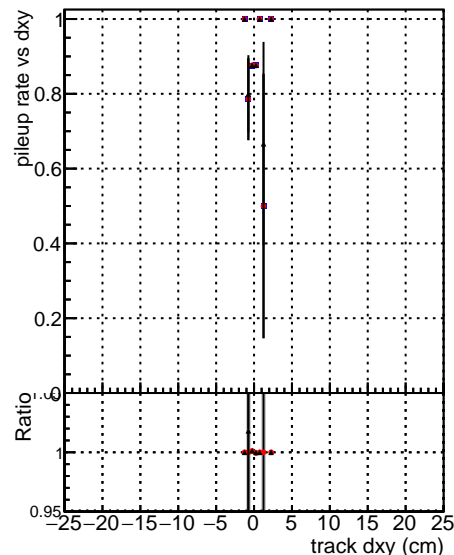

Fake rate vs dxy

Duplicates Rate vs Dxy

Pileup rate vs dxy

—●— DGM mkFit TTbar PU50 extracted Geoms rescale Error100
—●— DGM mkFit TTbar PU50 extracted Geoms rescale Error100
—●— DGM mkFit TTbar PU50 extracted Geoms rescale Error100 BTCutOverlap0p0 dynamicChi2CutOverlap