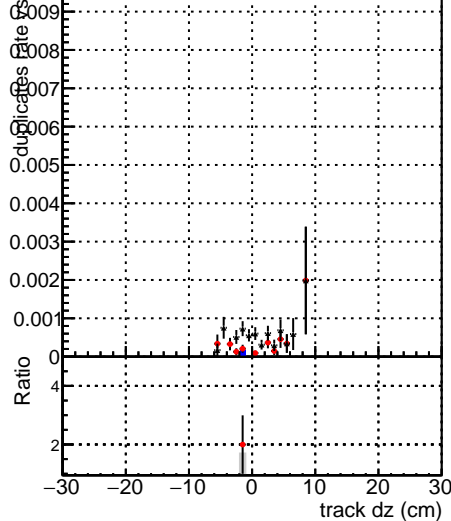

Duplicates Rate vs Ddz