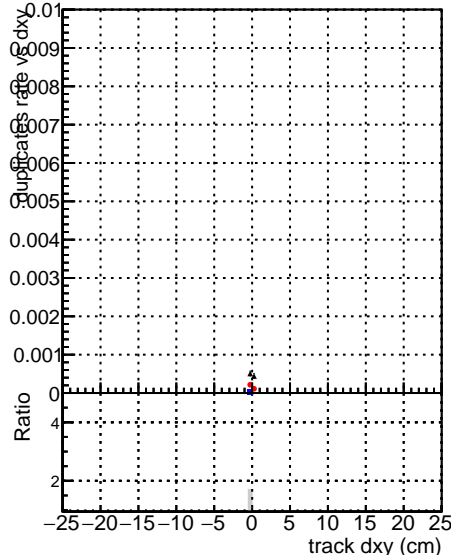

Fake rate vs dxy

Duplicates Rate vs Dxy

Pileup rate vs dxy

—●— DGM mkFit TTbar PU50 extracted Geoms rescale Error100
—●— DGM mkFit TTbar PU50 extracted Geoms rescale Error100
—●— DGM mkFit TTbar PU50 extracted Geoms rescale Error100 BTCutOverlap0p0 dynamicChi2CutOverlap