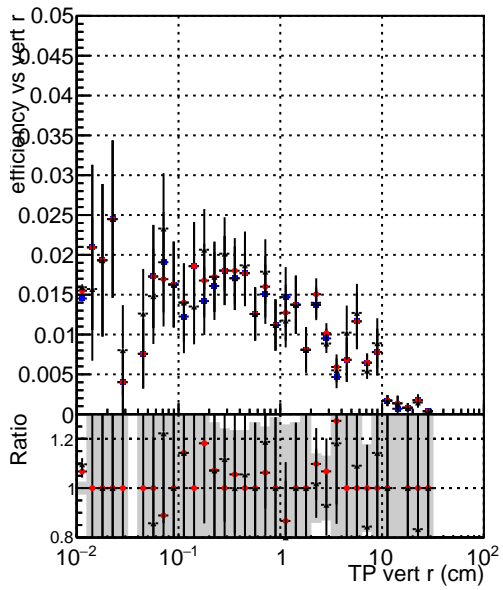

Efficiency vs vertpos**fake+duplicates vs vert r****Efficiency vs. sim PV z****fake+duplicates vs. z****Efficiency vs. sim PV z****fake+duplicates vs Sim. PV z**

- DQM_mkFit_TTbarPU50_extractedGeoms_rescaleError100
- DQM_mkFit_TTbarPU50_extractedGeoms_rescaleError100_pTCutOverlap0p0
- DQM_mkFit_TTbarPU50_extractedGeoms_rescaleError100_pTCutOverlap0p0_dynamicChi2CutOverlap