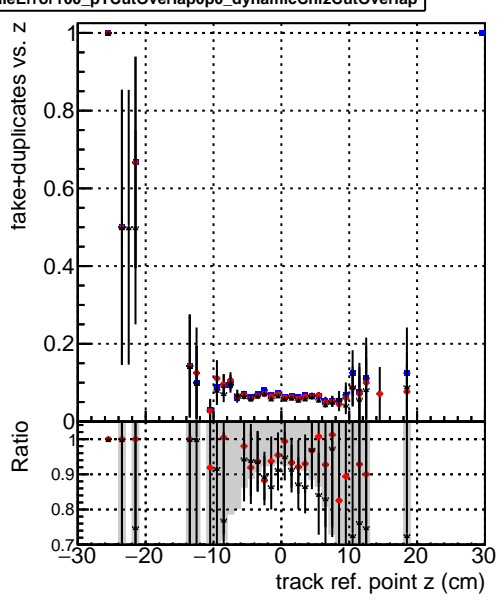

Efficiency vs vertpos**fake+duplicates vs vert r****Efficiency vs. sim PV z****fake+duplicates vs. z****Efficiency vs. sim PV z****fake+duplicates vs Sim. PV z**

- DQM_mkFit_TTbarPU50_extractedGeoms_rescaleError100
- DQM_mkFit_TTbarPU50_extractedGeoms_rescaleError100_pTCutOverlap0p0
- DQM_mkFit_TTbarPU50_extractedGeoms_rescaleError100_pTCutOverlap0p0_dynamicChi2CutOverlap