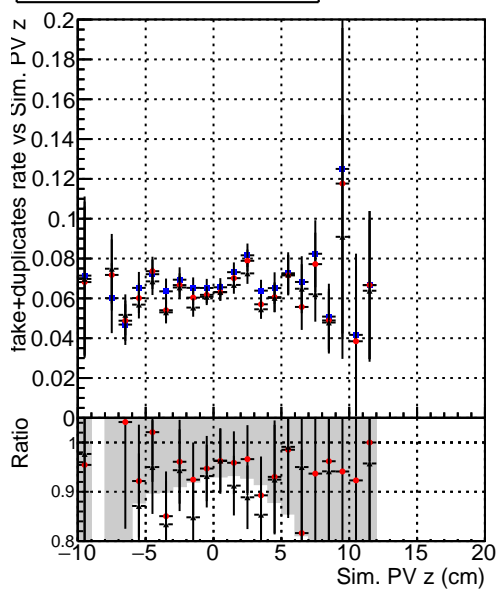

Efficiency vs vertpos**fake+duplicates vs vert r****Efficiency vs. sim PV z****fake+duplicates vs. z****Efficiency vs. sim PV z****fake+duplicates vs Sim. PV z**

- DQM_mkFit_TTbarPU50_extractedGeoms_rescaleError100
- DQM_mkFit_TTbarPU50_extractedGeoms_rescaleError100_pTCutOverlap0p0
- DQM_mkFit_TTbarPU50_extractedGeoms_rescaleError100_pTCutOverlap0p0_dynamicChi2CutOverlap