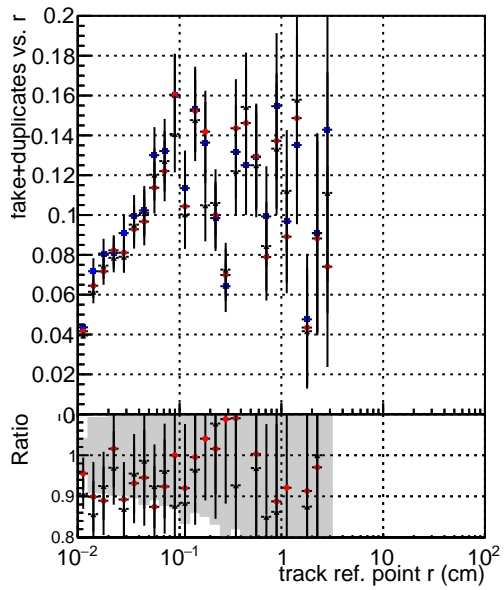

Efficiency vs vertpos**fake+duplicates vs vert r****Efficiency vs. sim PV z****fake+duplicates vs. z****Efficiency vs. sim PV z****fake+duplicates vs Sim. PV z**

- DQM_mkFit_TTbarPU50_extractedGeoms_rescaleError100
- DQM_mkFit_TTbarPU50_extractedGeoms_rescaleError100_pTCutOverlap0p0
- DQM_mkFit_TTbarPU50_extractedGeoms_rescaleError100_pTCutOverlap0p0_dynamicChi2CutOverlap