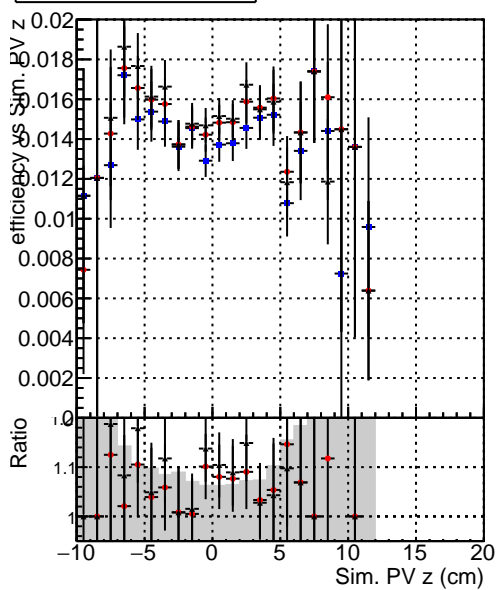

Efficiency vs vertpos**fake+duplicates vs vert r****Efficiency vs. sim PV z****fake+duplicates vs. z****Efficiency vs. sim PV z****fake+duplicates vs Sim. PV z**

- DQM_mkFit_TTbarPU50_extractedGeoms_rescaleError100
- DQM_mkFit_TTbarPU50_extractedGeoms_rescaleError100_pTCutOverlap0p0
- DQM_mkFit_TTbarPU50_extractedGeoms_rescaleError100_pTCutOverlap0p0_dynamicChi2CutOverlap