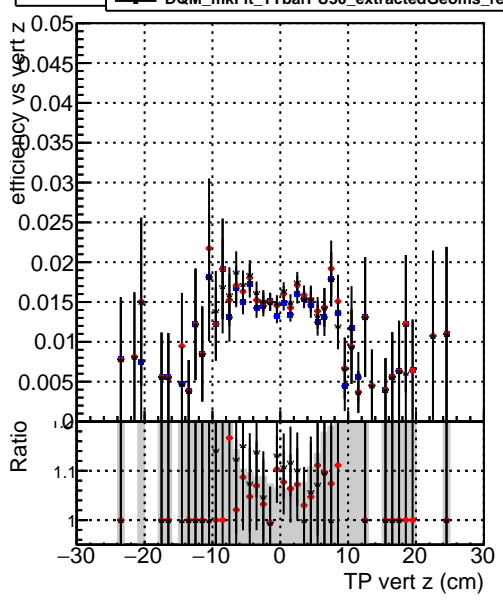

Efficiency vs vertpos**fake+duplicates vs vert r****Efficiency vs. sim PV z****fake+duplicates vs. z****Efficiency vs. sim PV z****fake+duplicates vs Sim. PV z**

- DQM_mkFit_TTbarPU50_extractedGeoms_rescaleError100
- DQM_mkFit_TTbarPU50_extractedGeoms_rescaleError100_pTCutOverlap0p0
- DQM_mkFit_TTbarPU50_extractedGeoms_rescaleError100_pTCutOverlap0p0_dynamicChi2CutOverlap