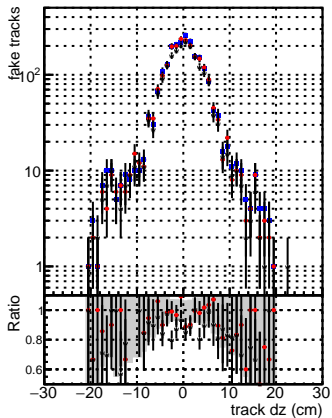

N of reco track vs dxy

N of associated (recoToSim) tracks vs dxy

N of associated (recoToSim) looper tracks vs dxy

N of reco track vs dz

N of associated (recoToSim) tracks vs dz

N of associated (recoToSim) looper tracks vs dz