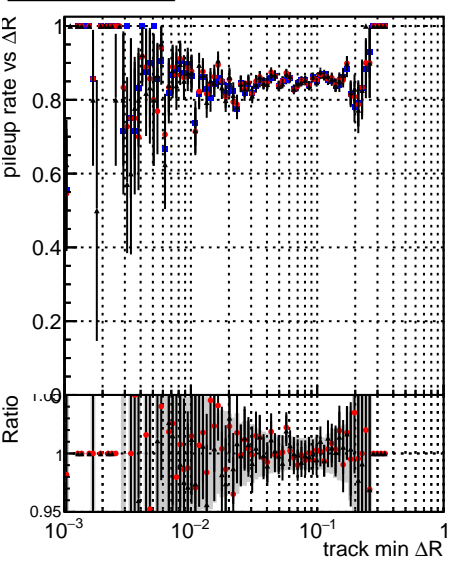

Fake rate vs dr**Duplicates Rate vs dr****Pileup rate vs dr**

■ DQM_mkFit_TTbarPU50_extractedGeoms_rescaleError100
● DQM_mkFit_TTbarPU50_extractedGeoms_rescaleError100_pTCutOverlap0p0
▲ DQM_mkFit_TTbarPU50_extractedGeoms_rescaleError100_pTCutOverlap0p0_dynamicChi2CutOverlap

Fake rate vs**Fake rate vs pu****Duplicates Rate vs pu****Pileup rate vs pu**