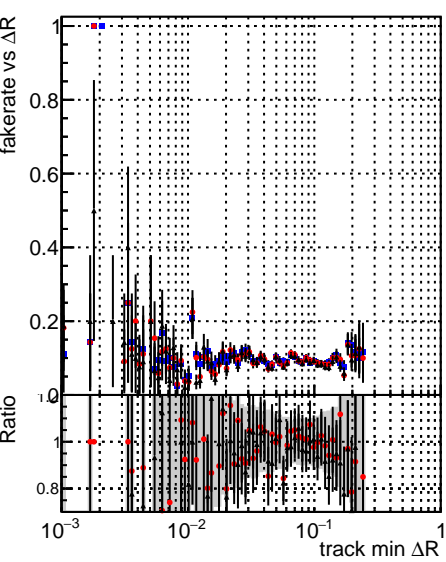

Fake rate vs dr**Duplicates Rate vs dr****Pileup rate vs dr**

■ DQM_mkFit_TTbarPU50_extractedGeoms_rescaleError100
● DQM_mkFit_TTbarPU50_extractedGeoms_rescaleError100_pTCutOverlap0p0
▲ DQM_mkFit_TTbarPU50_extractedGeoms_rescaleError100_pTCutOverlap0p0_dynamicChi2CutOverlap

Fake rate vs**Fake rate vs pu****Duplicates Rate vs pu****Pileup rate vs pu**