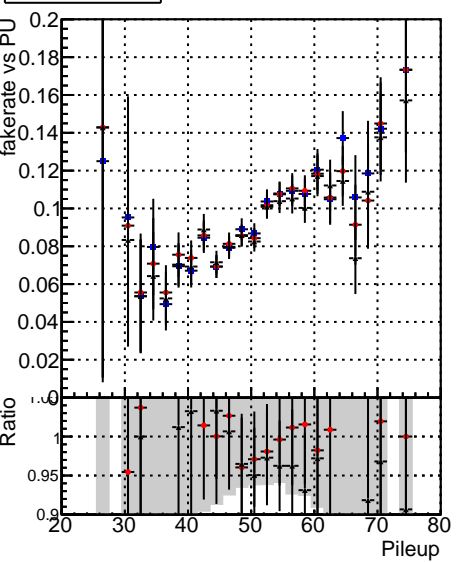

Fake rate vs dr**Duplicates Rate vs dr****Pileup rate vs dr**

■ DQM_mkFit_TTbarPU50_extractedGeoms_rescaleError100
● DQM_mkFit_TTbarPU50_extractedGeoms_rescaleError100_pTCutOverlap0p0
▲ DQM_mkFit_TTbarPU50_extractedGeoms_rescaleError100_pTCutOverlap0p0_dynamicChi2CutOverlap

Fake rate vs**Fake rate vs pu****Duplicates Rate vs pu****Pileup rate vs pu**