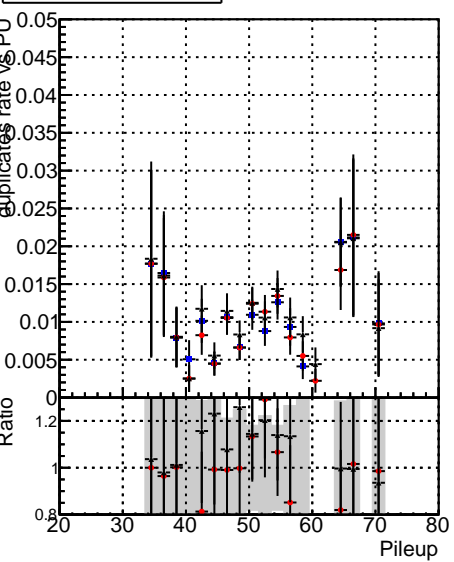

Fake rate vs dr**Duplicates Rate vs dr****Pileup rate vs dr**

■ DQM_mkFit_TTbarPU50_extractedGeoms_rescaleError100
● DQM_mkFit_TTbarPU50_extractedGeoms_rescaleError100_pTCutOverlap0p0
▲ DQM_mkFit_TTbarPU50_extractedGeoms_rescaleError100_pTCutOverlap0p0_dynamicChi2CutOverlap

Fake rate vs**Fake rate vs pu****Duplicates Rate vs pu****Pileup rate vs pu**