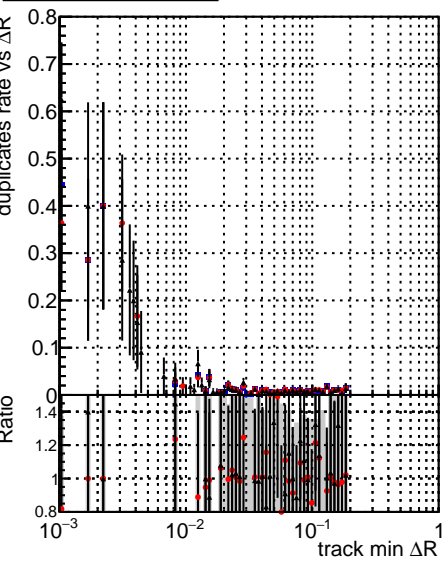

Fake rate vs dr**Duplicates Rate vs dr****Pileup rate vs dr**

■ DQM_mkFit_TTbarPU50_extractedGeoms_rescaleError100
● DQM_mkFit_TTbarPU50_extractedGeoms_rescaleError100_pTCutOverlap0p0
▲ DQM_mkFit_TTbarPU50_extractedGeoms_rescaleError100_pTCutOverlap0p0_dynamicChi2CutOverlap

Fake rate vs**Fake rate vs pu****Duplicates Rate vs pu****Pileup rate vs pu**