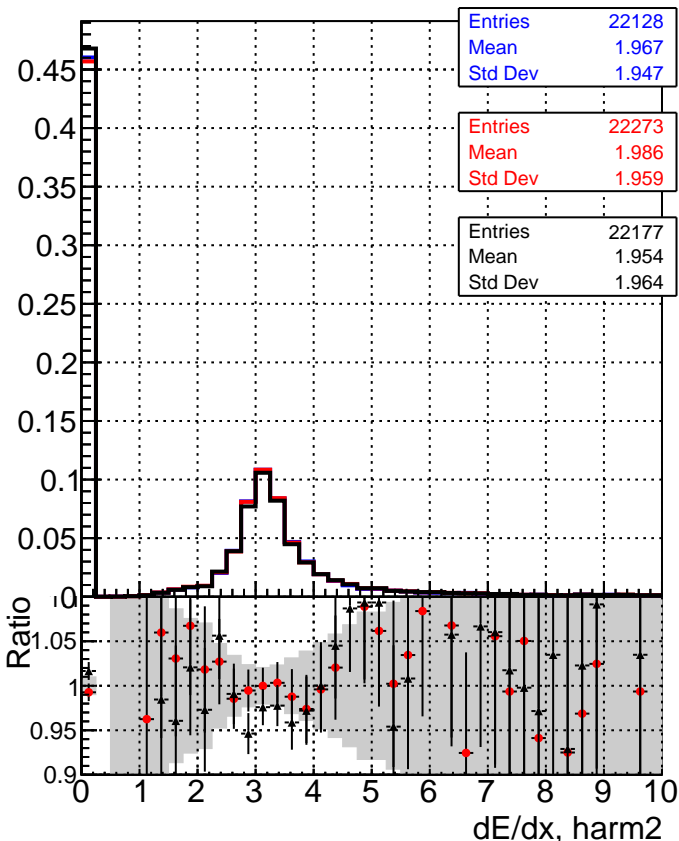

dE/dx estimator 1**dE/dx estimator 2**

—■ DQM_mkFit_TTbarPU50_extractedGeoms_rescaleError100
—◆ DQM_mkFit_TTbarPU50_extractedGeoms_rescaleError100_pTCutOverlap0p0
—× DQM_mkFit_TTbarPU50_extractedGeoms_rescaleError100_pTCutOverlap0p0_dynamicChi2CutOverlap