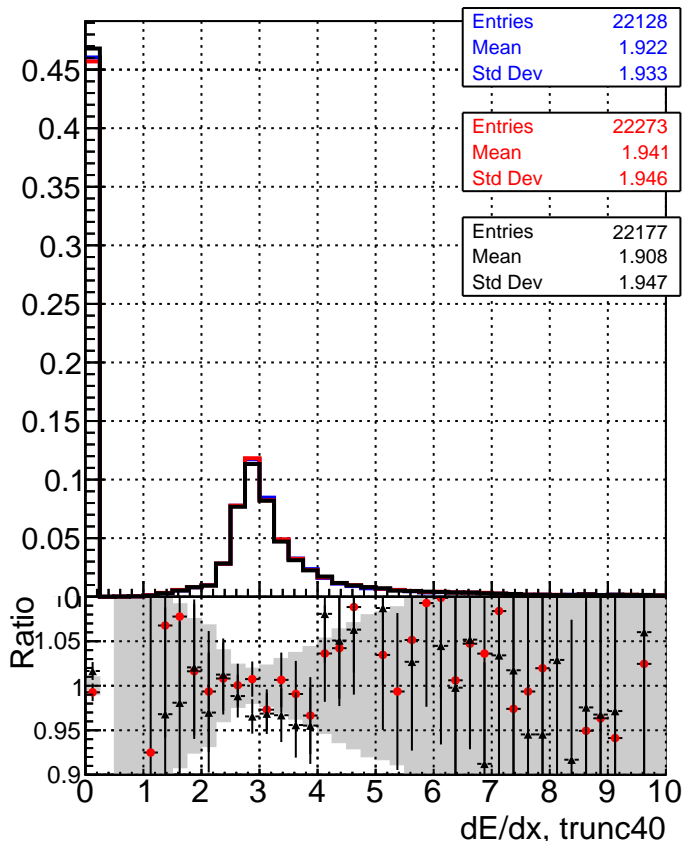

dE/dx estimator 1**dE/dx estimator 2**

—■ DQM_mkFit_TTbarPU50_extractedGeoms_rescaleError100
—◆ DQM_mkFit_TTbarPU50_extractedGeoms_rescaleError100_pTCutOverlap0p0
—× DQM_mkFit_TTbarPU50_extractedGeoms_rescaleError100_pTCutOverlap0p0_dynamicChi2CutOverlap