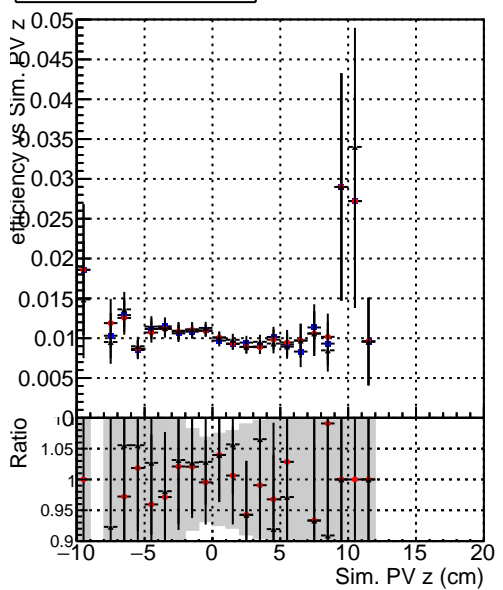

Efficiency vs vertpos**fake+duplicates vs vert r****Efficiency vs vert z****fake+duplicates vs. z****Efficiency vs. sim PV z****fake+duplicates vs Sim. PV z**

—●— DQM_mkFit_TTbarPU50_extractedGeoms_rescaleError100
—●— DQM_mkFit_TTbarPU50_extractedGeoms_rescaleError100_pTCutOverlap0p0
—●— DQM_mkFit_TTbarPU50_extractedGeoms_rescaleError100_pTCutOverlap0p0_dynamicChi2CutOverlap