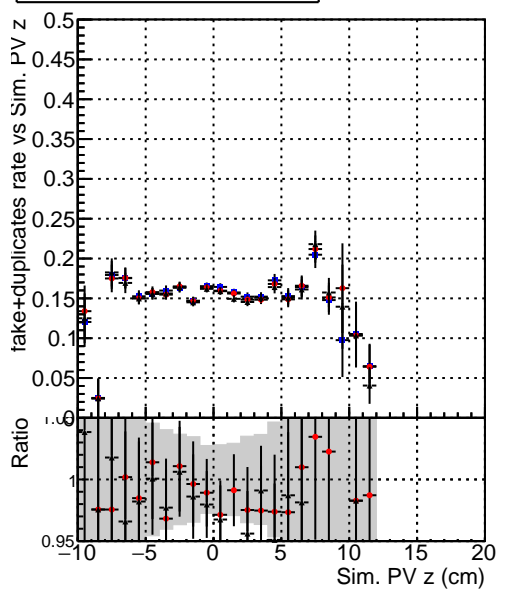

Efficiency vs vertpos**fake+duplicates vs vert r****Efficiency vs vert z****fake+duplicates vs. z****Efficiency vs. sim PV z****fake+duplicates vs Sim. PV z**

—●— DQM_mkFit_TTbarPU50_extractedGeoms_rescaleError100
—●— DQM_mkFit_TTbarPU50_extractedGeoms_rescaleError100_pTCutOverlap0p0
—●— DQM_mkFit_TTbarPU50_extractedGeoms_rescaleError100_pTCutOverlap0p0_dynamicChi2CutOverlap