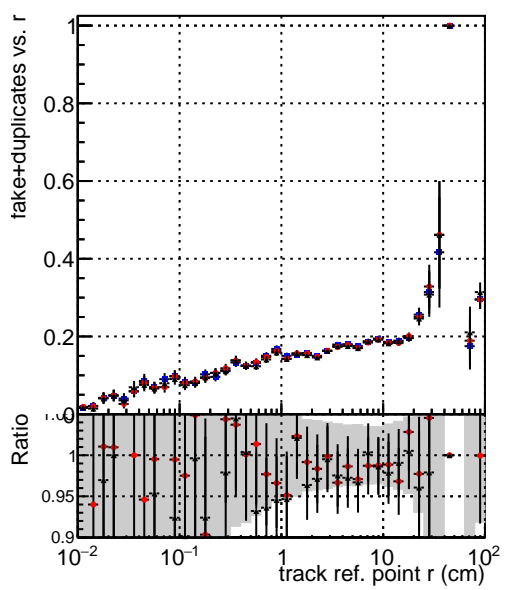

Efficiency vs vertpos**fake+duplicates vs vert r****Efficiency vs vert z****fake+duplicates vs. z****Efficiency vs. sim PV z****fake+duplicates vs Sim. PV z**

—●— DQM_mkFit_TTbarPU50_extractedGeoms_rescaleError100
—●— DQM_mkFit_TTbarPU50_extractedGeoms_rescaleError100_pTCutOverlap0p0
—●— DQM_mkFit_TTbarPU50_extractedGeoms_rescaleError100_pTCutOverlap0p0_dynamicChi2CutOverlap