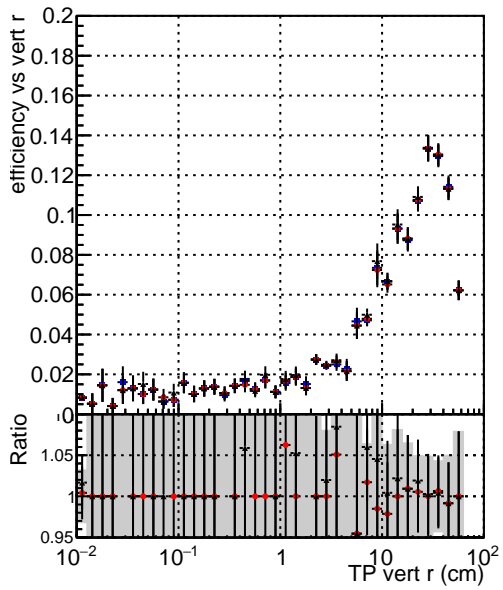

Efficiency vs vertpos**fake+duplicates vs vert r****Efficiency vs vert z****fake+duplicates vs. z****Efficiency vs. sim PV z****fake+duplicates vs Sim. PV z**

—●— DQM_mkFit_TTbarPU50_extractedGeoms_rescaleError100
—●— DQM_mkFit_TTbarPU50_extractedGeoms_rescaleError100_pTCutOverlap0p0
—●— DQM_mkFit_TTbarPU50_extractedGeoms_rescaleError100_pTCutOverlap0p0_dynamicChi2CutOverlap