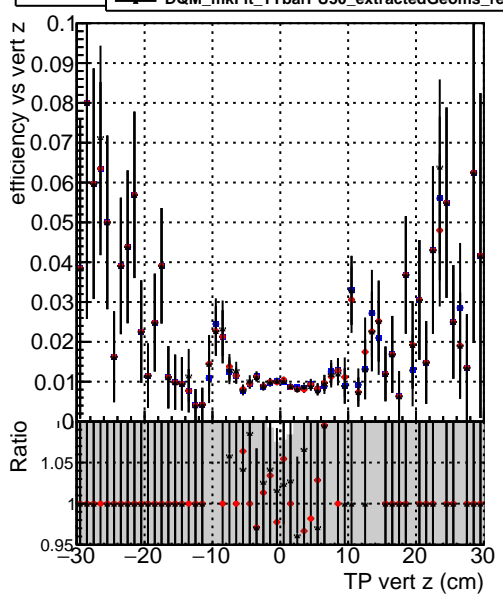

Efficiency vs vertpos**fake+duplicates vs vert r****Efficiency vs vert z****fake+duplicates vs. z****Efficiency vs. sim PV z****fake+duplicates vs Sim. PV z**

—●— DQM_mkFit_TTbarPU50_extractedGeoms_rescaleError100
—●— DQM_mkFit_TTbarPU50_extractedGeoms_rescaleError100_pTCutOverlap0p0
—●— DQM_mkFit_TTbarPU50_extractedGeoms_rescaleError100_pTCutOverlap0p0_dynamicChi2CutOverlap