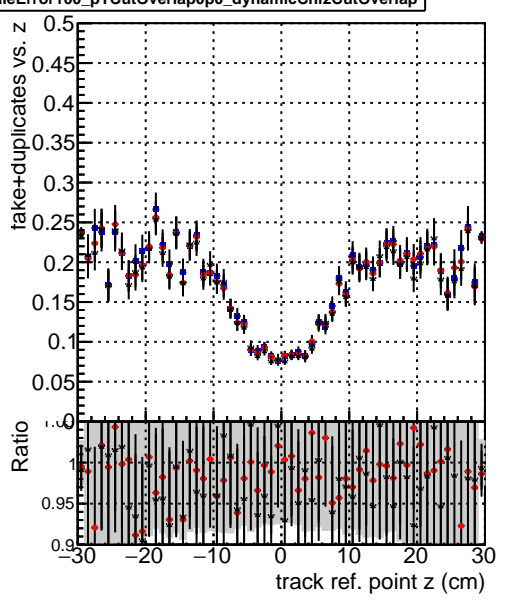

Efficiency vs vertpos**fake+duplicates vs vert r****Efficiency vs vert z****fake+duplicates vs. z****Efficiency vs. sim PV z****fake+duplicates vs Sim. PV z**

—●— DQM_mkFit_TTbarPU50_extractedGeoms_rescaleError100
—●— DQM_mkFit_TTbarPU50_extractedGeoms_rescaleError100_pTCutOverlap0p0
—●— DQM_mkFit_TTbarPU50_extractedGeoms_rescaleError100_pTCutOverlap0p0_dynamicChi2CutOverlap