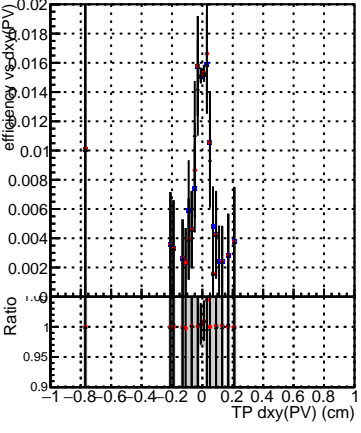

Efficiency vs Dxy(PV)**fake+duplicates vs dxy(PV)****Efficiency****Efficiency vs Dz(PV)****fake+duplicates vs dz(PV)****Efficiency vs Dz(PV)****fake+duplicates vs dz(PV)**

■ DQM_mkFit_TTbarPU50_extractedGeoms_rescaleError100
■ DQM_mkFit_TTbarPU50_extractedGeoms_rescaleError100_pTCutOverlap0
■ DQM_mkFit_TTbarPU50_extractedGeoms_rescaleError100_pTCutOverlap0_dynamicChi2CutOverlap