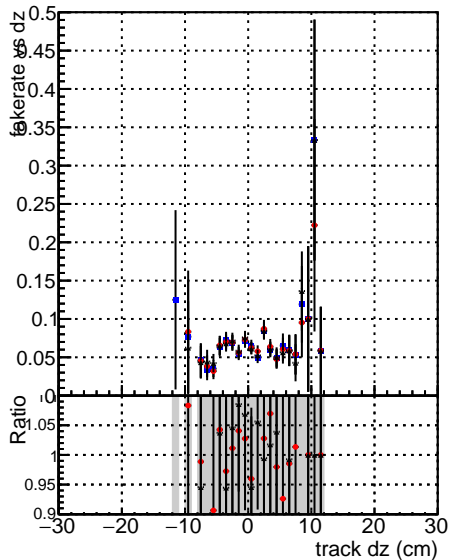

Fake rate vs dxy

Duplicates Rate vs Dxy

Pileup rate vs dxy

—•— DQM_mkFit_TTbar_PU50_extracted_Geoms_rescale_Error100
—•— DQM_mkFit_TTbar_PU50_extracted_Geoms_rescale_Error100_pTCutOverlap0p0
—•— DQM_mkFit_TTbar_PU50_extracted_Geoms_rescale_Error100_pTCutOverlap0p0_dynamicChi2CutOverlap

Fake rate vs dz

Duplicates Rate vs Ddz

Pileup rate vs dz