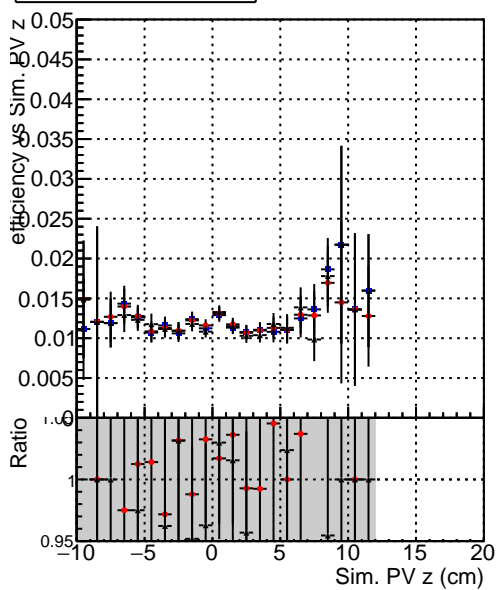

Efficiency vs vertpos**fake+duplicates vs vert r****Efficiency**

- DQM_mkFit_TTbarPU50_extractedGeoms_rescaleError100
- DQM_mkFit_TTbarPU50_extractedGeoms_rescaleError100_pTCutOverlap0p0
- DQM_mkFit_TTbarPU50_extractedGeoms_rescaleError100_pTCutOverlap0p0_dynamicChi2CutOverlap

**Efficiency vs. sim PV z****fake+duplicates vs Sim. PV z**