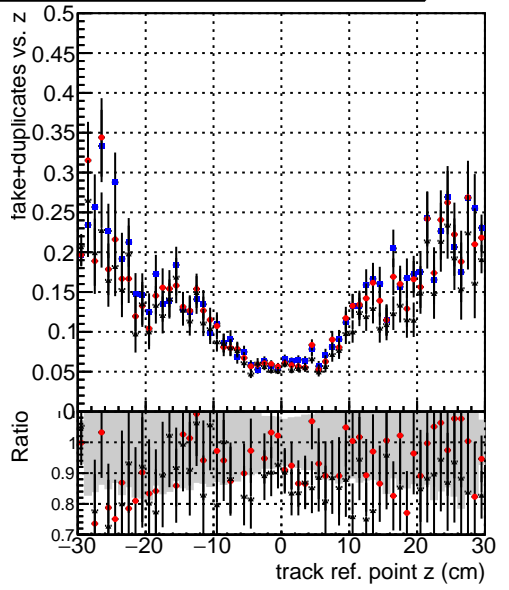

Efficiency vs vertpos**fake+duplicates vs vert r****Efficiency**

- DQM_mkFit_TTbarPU50_extractedGeoms_rescaleError100
- DQM_mkFit_TTbarPU50_extractedGeoms_rescaleError100_pTCutOverlap0p0
- DQM_mkFit_TTbarPU50_extractedGeoms_rescaleError100_pTCutOverlap0p0_dynamicChi2CutOverlap

**Efficiency vs. sim PV z****fake+duplicates vs Sim. PV z**