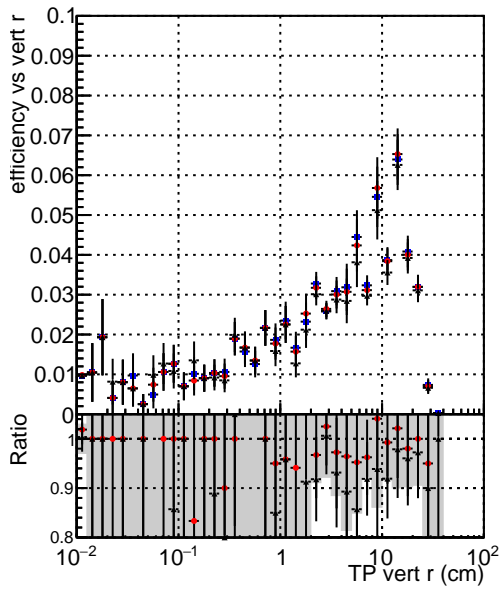

Efficiency vs vertpos**fake+duplicates vs vert r****Efficiency**

- DQM_mkFit_TTbarPU50_extractedGeoms_rescaleError100
- DQM_mkFit_TTbarPU50_extractedGeoms_rescaleError100_pTCutOverlap0p0
- DQM_mkFit_TTbarPU50_extractedGeoms_rescaleError100_pTCutOverlap0p0_dynamicChi2CutOverlap

**Efficiency vs. sim PV z****fake+duplicates vs Sim. PV z**