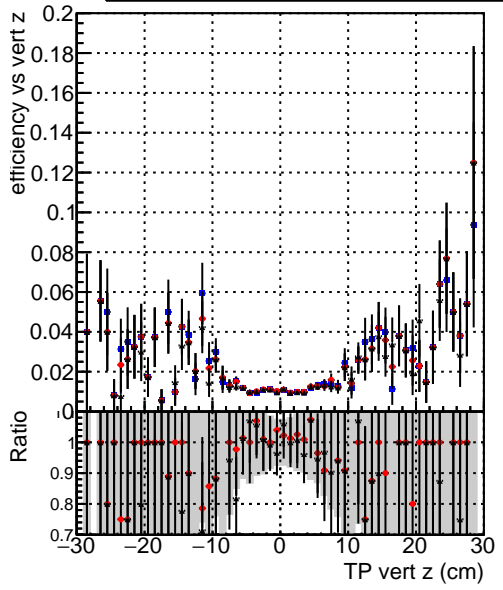

Efficiency vs vertpos**fake+duplicates vs vert r****Efficiency**

- DQM_mkFit_TTbarPU50_extractedGeoms_rescaleError100
- DQM_mkFit_TTbarPU50_extractedGeoms_rescaleError100_pTCutOverlap0p0
- DQM_mkFit_TTbarPU50_extractedGeoms_rescaleError100_pTCutOverlap0p0_dynamicChi2CutOverlap

**Efficiency vs. sim PV z****fake+duplicates vs Sim. PV z**