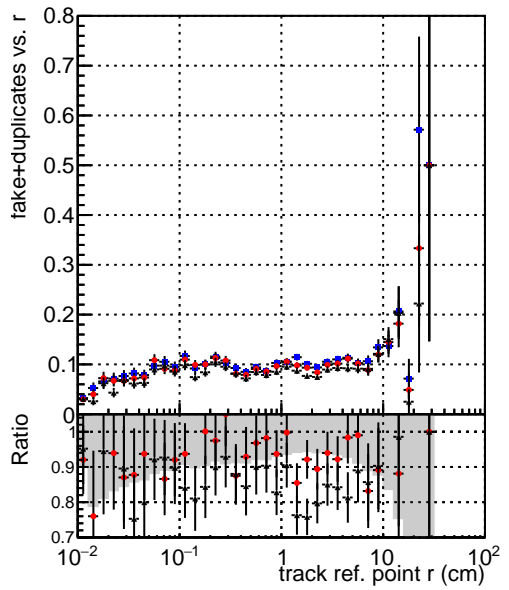

Efficiency vs vertpos**fake+duplicates vs vert r****Efficiency**

- DQM_mkFit_TTbarPU50_extractedGeoms_rescaleError100
- DQM_mkFit_TTbarPU50_extractedGeoms_rescaleError100_pTCutOverlap0p0
- DQM_mkFit_TTbarPU50_extractedGeoms_rescaleError100_pTCutOverlap0p0_dynamicChi2CutOverlap

**Efficiency vs. sim PV z****fake+duplicates vs Sim. PV z**