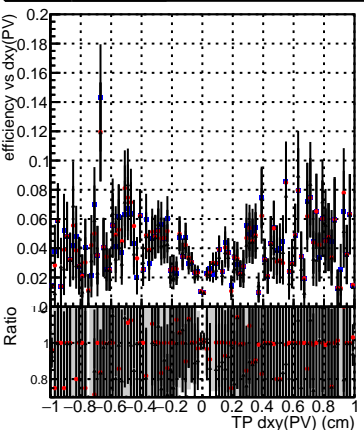

Efficiency vs Dxy(PV)**fake+duplicates vs dxy(PV)****Efficiency****Efficiency vs Dz(PV)****fake+duplicates vs dz(PV)****Efficiency vs Dz(PV)****fake+duplicates vs dz(PV)**

■ DQM_mkFit_TTbarPU50_extractedGeoms_rescaleError100
■ DQM_mkFit_TTbarPU50_extractedGeoms_rescaleError100_pTCutOverlap0
■ DQM_mkFit_TTbarPU50_extractedGeoms_rescaleError100_pTCutOverlap0_dynamicChi2CutOverlap