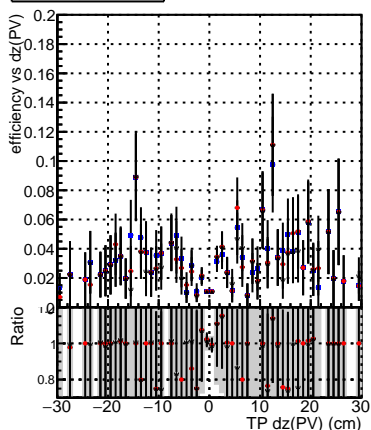

Efficiency vs Dxy(PV)**fake+duplicates vs dxy(PV)****Efficiency****Efficiency vs Dz(PV)****fake+duplicates vs dz(PV)****Efficiency vs Dz(PV)****fake+duplicates vs dz(PV)**

■ DQM_mkFit_TTbarPU50_extractedGeoms_rescaleError100
■ DQM_mkFit_TTbarPU50_extractedGeoms_rescaleError100_pTCutOverlap0
■ DQM_mkFit_TTbarPU50_extractedGeoms_rescaleError100_pTCutOverlap0_dynamicChi2CutOverlap