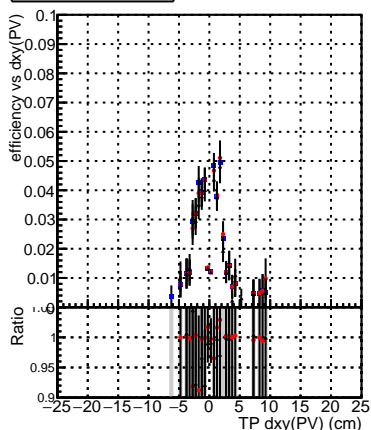

Efficiency vs Dxy(PV)**fake+duplicates vs dxy(PV)****Efficiency****Efficiency vs Dz(PV)****fake+duplicates vs dz(PV)****Efficiency vs Dz(PV)****fake+duplicates vs dz(PV)**

■ DQM_mkFit_TTbarPU50_extractedGeoms_rescaleError100
■ DQM_mkFit_TTbarPU50_extractedGeoms_rescaleError100_pTCutOverlap0
■ DQM_mkFit_TTbarPU50_extractedGeoms_rescaleError100_pTCutOverlap0_dynamicChi2CutOverlap