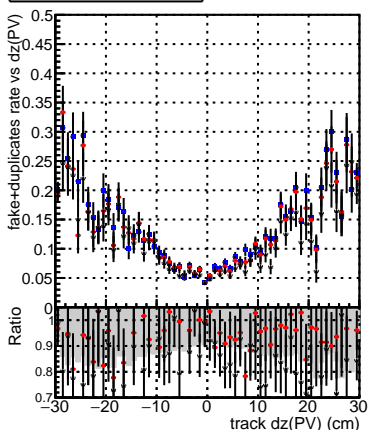

Efficiency vs Dxy(PV)**fake+duplicates vs dxy(PV)****Efficiency****Efficiency vs Dz(PV)****fake+duplicates vs dz(PV)****Efficiency vs Dz(PV)****fake+duplicates vs dz(PV)**

■ DQM_mkFit_TTbarPU50_extractedGeoms_rescaleError100
■ DQM_mkFit_TTbarPU50_extractedGeoms_rescaleError100_pTCutOverlap0
■ DQM_mkFit_TTbarPU50_extractedGeoms_rescaleError100_pTCutOverlap0_dynamicChi2CutOverlap