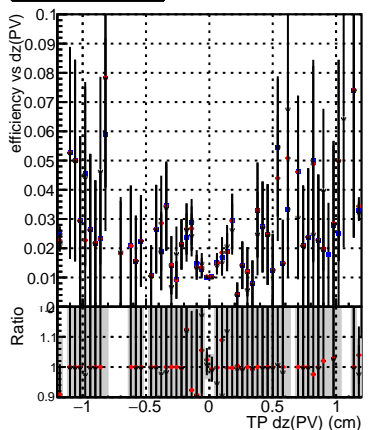

Efficiency vs Dxy(PV)**fake+duplicates vs dxy(PV)****Efficiency****Efficiency vs Dz(PV)****fake+duplicates vs dz(PV)****Efficiency vs Dz(PV)****fake+duplicates vs dz(PV)**

■ DQM_mkFit_TTbarPU50_extractedGeoms_rescaleError100
■ DQM_mkFit_TTbarPU50_extractedGeoms_rescaleError100_pTCutOverlap0
■ DQM_mkFit_TTbarPU50_extractedGeoms_rescaleError100_pTCutOverlap0_dynamicChi2CutOverlap