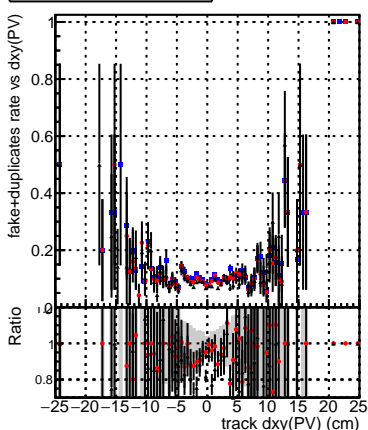

Efficiency vs Dxy(PV)**fake+duplicates vs dxy(PV)****Efficiency****Efficiency vs Dz(PV)****fake+duplicates vs dz(PV)****Efficiency vs Dz(PV)****fake+duplicates vs dz(PV)**

■ DQM_mkFit_TTbarPU50_extractedGeoms_rescaleError100
■ DQM_mkFit_TTbarPU50_extractedGeoms_rescaleError100_pTCutOverlap0
■ DQM_mkFit_TTbarPU50_extractedGeoms_rescaleError100_pTCutOverlap0_dynamicChi2CutOverlap