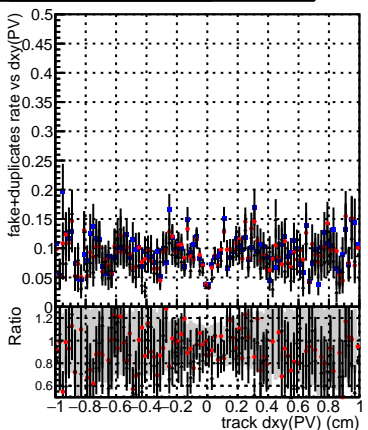

Efficiency vs Dxy(PV)**fake+duplicates vs dxy(PV)****Efficiency****Efficiency vs Dz(PV)****fake+duplicates vs dz(PV)****Efficiency vs Dz(PV)****fake+duplicates vs dz(PV)**

■ DQM_mkFit_TTbarPU50_extractedGeoms_rescaleError100
■ DQM_mkFit_TTbarPU50_extractedGeoms_rescaleError100_pTCutOverlap0
■ DQM_mkFit_TTbarPU50_extractedGeoms_rescaleError100_pTCutOverlap0_dynamicChi2CutOverlap