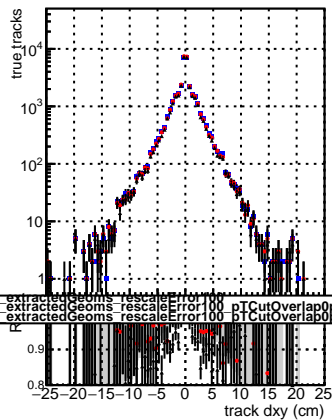

N of reco track vs dxy

N of associated (recoToSim) tracks vs dxy

N of associated (recoToSim) looper tracks vs dxy

N of reco track vs dz

N of associated (recoToSim) tracks vs dz

N of associated (recoToSim) looper tracks vs dz