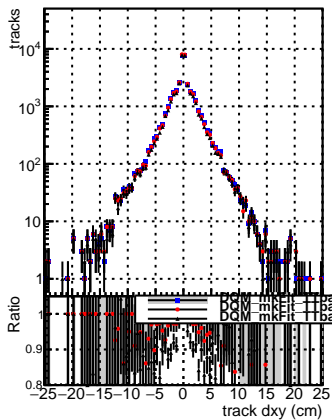

N of reco track vs dxy

N of associated (recoToSim) tracks vs dxy

N of associated (recoToSim) looper tracks vs dxy

N of reco track vs dz

N of associated (recoToSim) tracks vs dz

N of associated (recoToSim) looper tracks vs dz