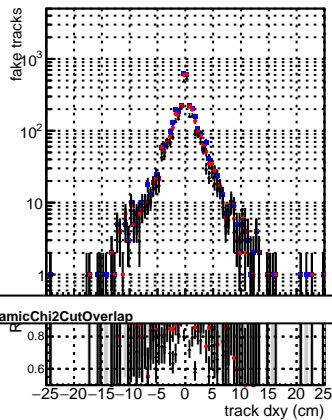

N of reco track vs dxy

N of associated (recoToSim) tracks vs dxy

N of associated (recoToSim) looper tracks vs dxy

N of reco track vs dz

N of associated (recoToSim) tracks vs dz

N of associated (recoToSim) looper tracks vs dz