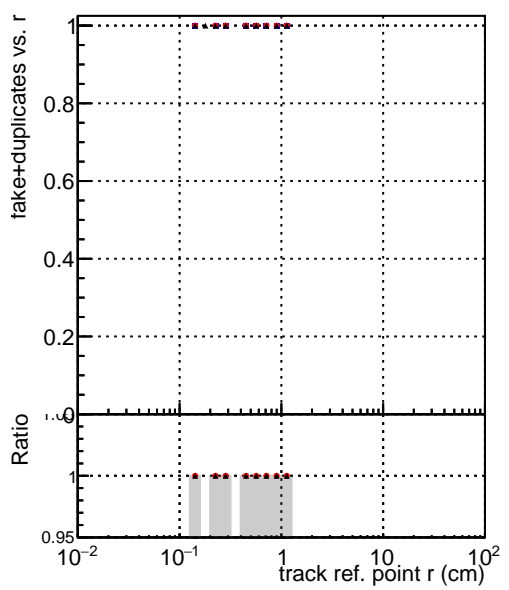

**Efficiency vs vertpos****fake+duplicates vs vert r****Efficiency**

- DQM\_mkFit\_TTbarPU50\_extractedGeoms\_rescaleError100
- DQM\_mkFit\_TTbarPU50\_extractedGeoms\_rescaleError100\_pTCutOverlap0p0
- DQM\_mkFit\_TTbarPU50\_extractedGeoms\_rescaleError100\_pTCutOverlap0p0\_dynamicChi2CutOverlap

**Efficiency vs. sim PV z****fake+duplicates vs Sim. PV z**