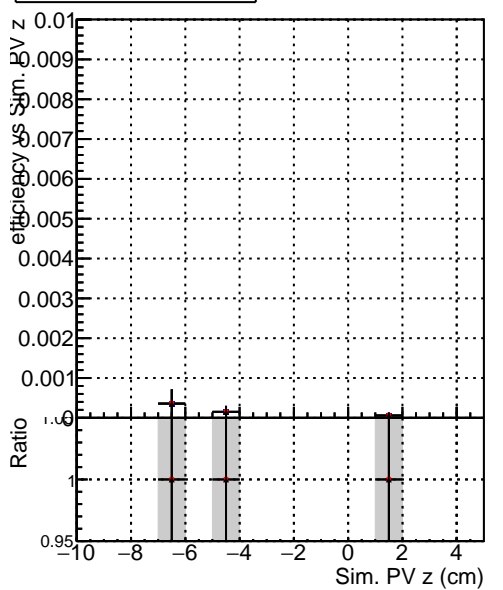

**Efficiency vs vertpos****fake+duplicates vs vert r****Efficiency**

- DQM\_mkFit\_TTbarPU50\_extractedGeoms\_rescaleError100
- DQM\_mkFit\_TTbarPU50\_extractedGeoms\_rescaleError100\_pTCutOverlap0p0
- DQM\_mkFit\_TTbarPU50\_extractedGeoms\_rescaleError100\_pTCutOverlap0p0\_dynamicChi2CutOverlap

**Efficiency vs. sim PV z****fake+duplicates vs Sim. PV z**