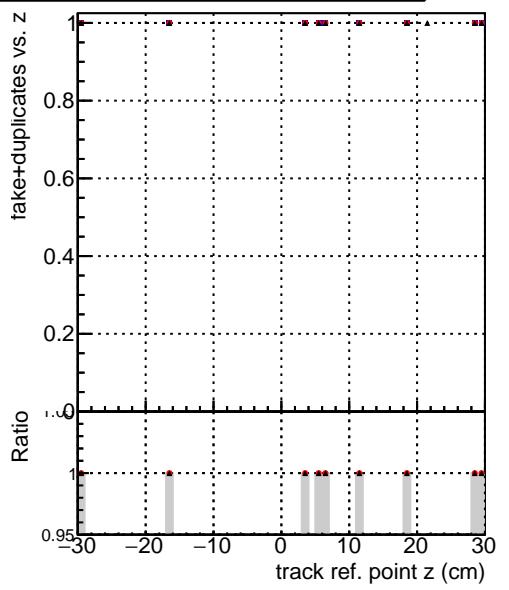

**Efficiency vs vertpos****fake+duplicates vs vert r****Efficiency**

- DQM\_mkFit\_TTbarPU50\_extractedGeoms\_rescaleError100
- DQM\_mkFit\_TTbarPU50\_extractedGeoms\_rescaleError100\_pTCutOverlap0p0
- DQM\_mkFit\_TTbarPU50\_extractedGeoms\_rescaleError100\_pTCutOverlap0p0\_dynamicChi2CutOverlap

**Efficiency vs. sim PV z****fake+duplicates vs Sim. PV z**