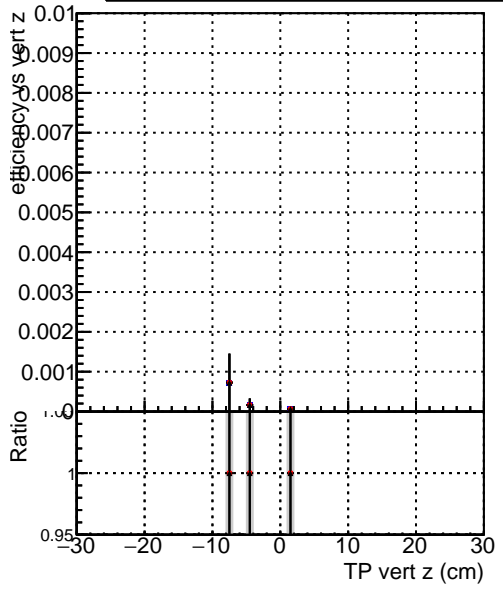

**Efficiency vs vertpos****fake+duplicates vs vert r****Efficiency**

- DQM\_mkFit\_TTbarPU50\_extractedGeoms\_rescaleError100
- DQM\_mkFit\_TTbarPU50\_extractedGeoms\_rescaleError100\_pTCutOverlap0p0
- DQM\_mkFit\_TTbarPU50\_extractedGeoms\_rescaleError100\_pTCutOverlap0p0\_dynamicChi2CutOverlap

**Efficiency vs. sim PV z****fake+duplicates vs Sim. PV z**