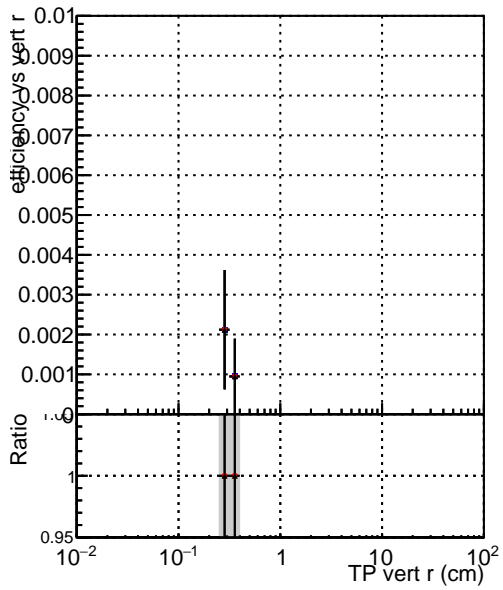

**Efficiency vs vertpos****fake+duplicates vs vert r****Efficiency**

- DQM\_mkFit\_TTbarPU50\_extractedGeoms\_rescaleError100
- DQM\_mkFit\_TTbarPU50\_extractedGeoms\_rescaleError100\_pTCutOverlap0p0
- DQM\_mkFit\_TTbarPU50\_extractedGeoms\_rescaleError100\_pTCutOverlap0p0\_dynamicChi2CutOverlap

**Efficiency vs. sim PV z****fake+duplicates vs Sim. PV z**