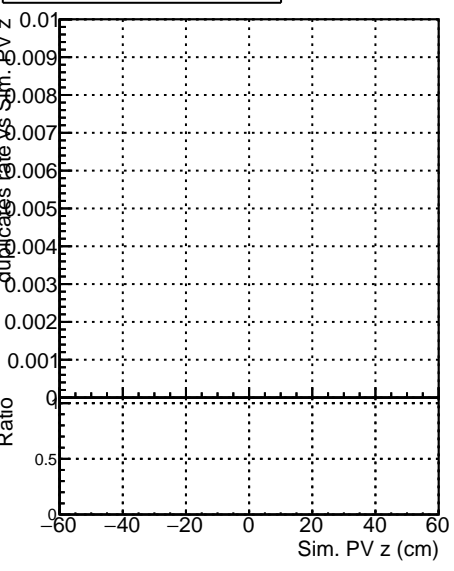

Fake rate vs vertpos

Duplicates Rate vs vertpos

Pileup rate vs vertpos

Fake rate vs v

Duplicates Rate vs v

Pileup rate vs v

—●— DQM_mkFit_TTbarPU50_extractedGeoms_rescaleError100
—●— DQM_mkFit_TTbarPU50_extractedGeoms_rescaleError100_pTCutOverlap0p0
—●— DQM_mkFit_TTbarPU50_extractedGeoms_rescaleError100_dynamicChi2CutOverlap

Fake rate vs. sim PV z

Duplicates Rate vs sim PV z

Pileup rate vs. sim PV z