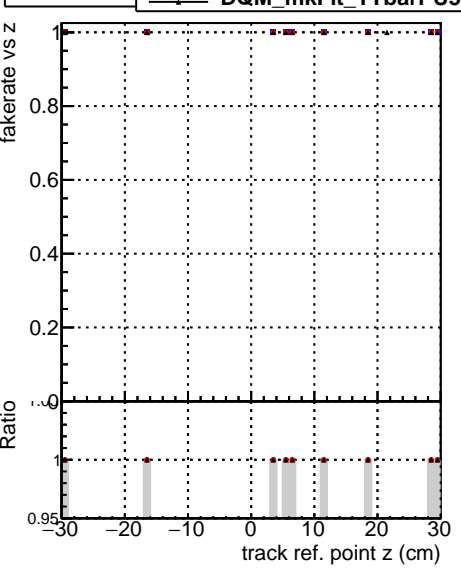

Fake rate vs vertpos

Duplicates Rate vs vertpos

Pileup rate vs vertpos

Fake rate vs v

Duplicates Rate vs v

Pileup rate vs v

—●— DQM_mkFit_TTbarPU50_extractedGeoms_rescaleError100
—●— DQM_mkFit_TTbarPU50_extractedGeoms_rescaleError100_pTCutOverlap0p0
—●— DQM_mkFit_TTbarPU50_extractedGeoms_rescaleError100_dynamicChi2CutOverlap

Fake rate vs. sim PV z

Duplicates Rate vs sim PV z

Pileup rate vs. sim PV z