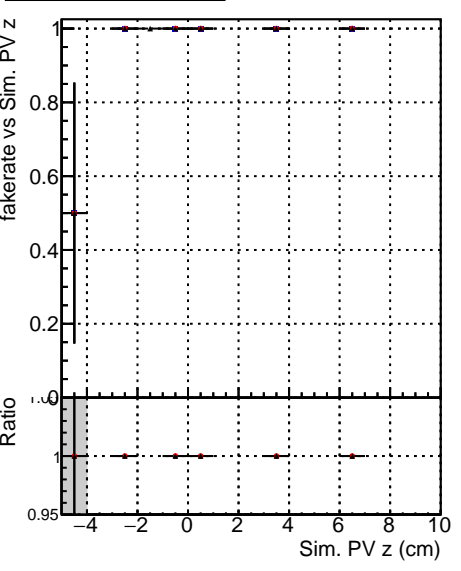

Fake rate vs vertpos

Duplicates Rate vs vertpos

Pileup rate vs vertpos

Fake rate vs v

Duplicates Rate vs v

Pileup rate vs v

—●— DQM_mkFit_TTbarPU50_extractedGeoms_rescaleError100
—●— DQM_mkFit_TTbarPU50_extractedGeoms_rescaleError100_pTCutOverlap0p0
—●— DQM_mkFit_TTbarPU50_extractedGeoms_rescaleError100_dynamicChi2CutOverlap

Fake rate vs. sim PV z

Duplicates Rate vs sim PV z

Pileup rate vs. sim PV z