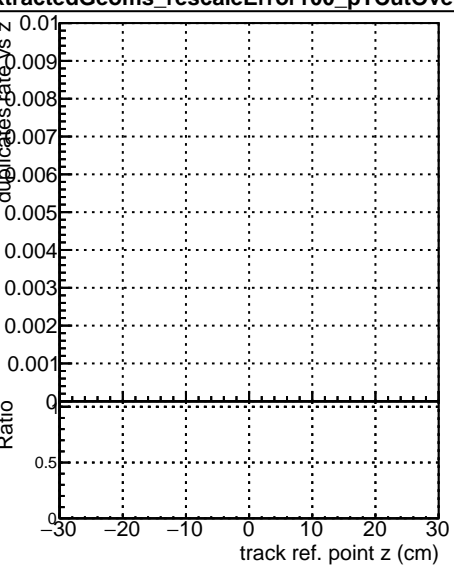

Fake rate vs vertpos

Duplicates Rate vs vertpos

Pileup rate vs vertpos

Fake rate vs v

Duplicates Rate vs v

Pileup rate vs v

—●— DQM_mkFit_TTbarPU50_extractedGeoms_rescaleError100
—●— DQM_mkFit_TTbarPU50_extractedGeoms_rescaleError100_pTCutOverlap0p0
—●— DQM_mkFit_TTbarPU50_extractedGeoms_rescaleError100_dynamicChi2CutOverlap

Fake rate vs. sim PV z

Duplicates Rate vs sim PV z

Pileup rate vs. sim PV z