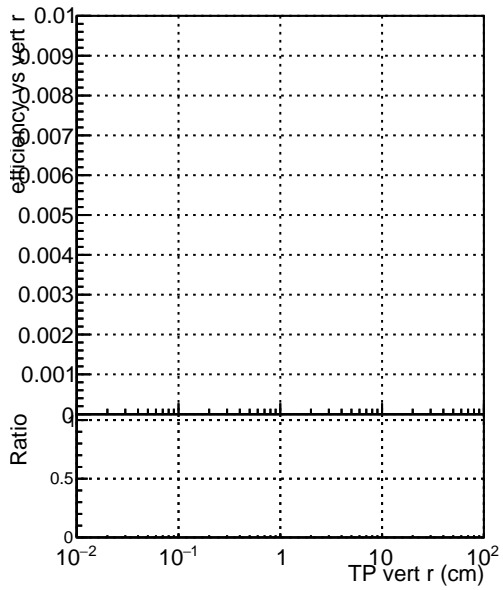

Efficiency vs vertpos**fake+duplicates vs vert r****Efficiency**

- DQM_mkFit_TTbarPU50_extractedGeoms_rescaleError100
- DQM_mkFit_TTbarPU50_extractedGeoms_rescaleError100_pTCutOverlap0p0
- DQM_mkFit_TTbarPU50_extractedGeoms_rescaleError100_pTCutOverlap0p0_dynamicChi2CutOverlap

**Efficiency vs. sim PV z****fake+duplicates vs Sim. PV z**