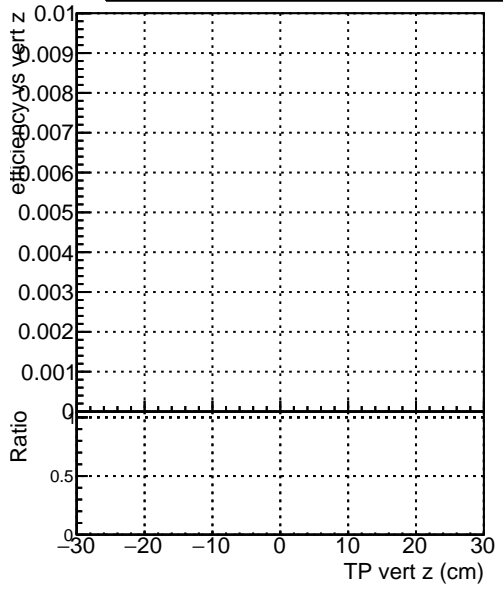

Efficiency vs vertpos**fake+duplicates vs vert r****Efficiency**

- DQM_mkFit_TTbarPU50_extractedGeoms_rescaleError100
- DQM_mkFit_TTbarPU50_extractedGeoms_rescaleError100_pTCutOverlap0p0
- DQM_mkFit_TTbarPU50_extractedGeoms_rescaleError100_pTCutOverlap0p0_dynamicChi2CutOverlap

**Efficiency vs. sim PV z****fake+duplicates vs Sim. PV z**