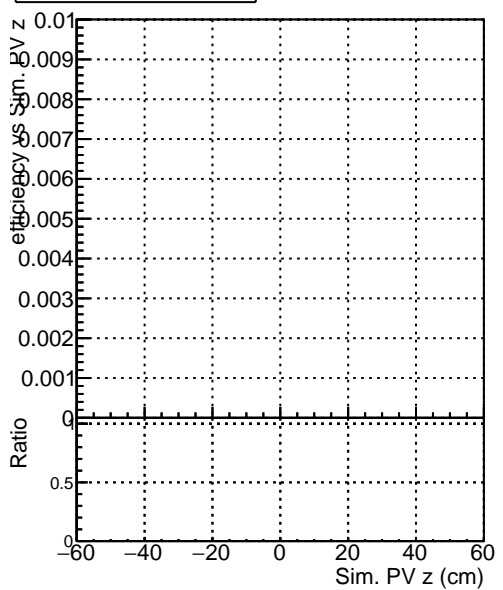

Efficiency vs vertpos**fake+duplicates vs vert r****Efficiency**

- DQM_mkFit_TTbarPU50_extractedGeoms_rescaleError100
- DQM_mkFit_TTbarPU50_extractedGeoms_rescaleError100_pTCutOverlap0p0
- DQM_mkFit_TTbarPU50_extractedGeoms_rescaleError100_pTCutOverlap0p0_dynamicChi2CutOverlap

**Efficiency vs. sim PV z****fake+duplicates vs Sim. PV z**