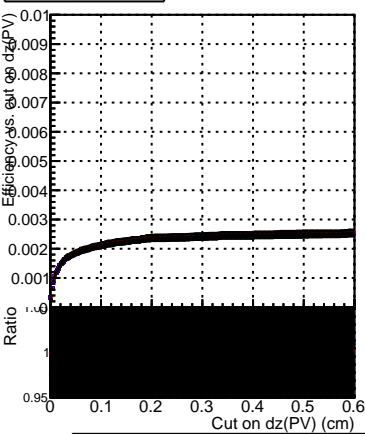

Efficiency vs. dz (PV)

Efficiency (tracking eff factorized out) vs. dz (PV)

Fake rate

Legend for all plots:
- Blue line: DQM_mkFit_TTbarPU50_extractedGeoms_rescaleError100
- Red line: DQM_mkFit_TTbarPU50_extractedGeoms_rescaleError100_pTCutOverlap0p0
- Black line: DQM_mkFit_TTbarPU50_extractedGeoms_rescaleError100_pTCutOverlap0p0_dynamicChi2CutOverlap