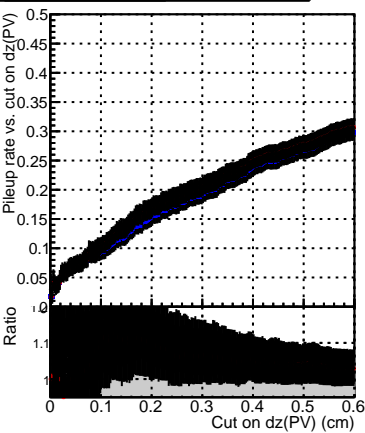

Efficiency vs. dz (PV)

Efficiency (tracking eff factorized out) vs. dz (PV)

Fake rate

Legend for all plots:
- Blue line: DQM_mkFit_TTbarPU50_extractedGeoms_rescaleError100
- Red line: DQM_mkFit_TTbarPU50_extractedGeoms_rescaleError100_pTCutOverlap0p0
- Black line: DQM_mkFit_TTbarPU50_extractedGeoms_rescaleError100_pTCutOverlap0p0_dynamicChi2CutOverlap