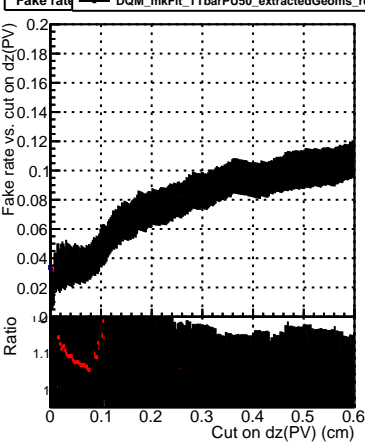

Efficiency vs. dz (PV)

Efficiency (tracking eff factorized out) vs. dz (PV)

Fake rate

Legend for all plots:
- Blue line: DQM_mkFit_TTbarPU50_extractedGeoms_rescaleError100
- Red line: DQM_mkFit_TTbarPU50_extractedGeoms_rescaleError100_pTCutOverlap0p0
- Black line: DQM_mkFit_TTbarPU50_extractedGeoms_rescaleError100_pTCutOverlap0p0_dynamicChi2CutOverlap