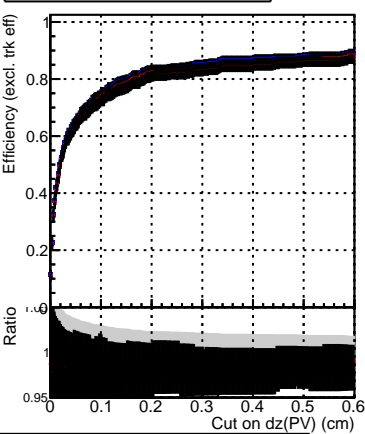

Efficiency vs. dz (PV)

Efficiency (tracking eff factorized out) vs. dz (PV)

Fake rate

Legend for all plots:
- Blue line: DQM_mkFit_TTbarPU50_extractedGeoms_rescaleError100
- Red line: DQM_mkFit_TTbarPU50_extractedGeoms_rescaleError100_pTCutOverlap0p0
- Black line: DQM_mkFit_TTbarPU50_extractedGeoms_rescaleError100_pTCutOverlap0p0_dynamicChi2CutOverlap