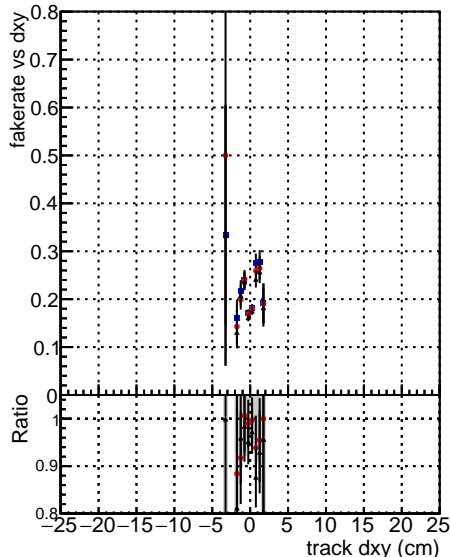

Fake rate vs dxy

Duplicates Rate vs Dxy

Pileup rate vs dxy

—●— DGM\_mkFit\_TTbar\_PU50\_extracted\_Geoms\_rescale\_Error100  
—●— DGM\_mkFit\_TTbar\_PU50\_extracted\_Geoms\_rescale\_Error100\_pTCutOverlap0p0  
—●— DGM\_mkFit\_TTbar\_PU50\_extracted\_Geoms\_rescale\_Error100\_dynamicChi2CutOverlap

Fake rate vs dz

Duplicates Rate vs Ddz

Pileup rate vs dz