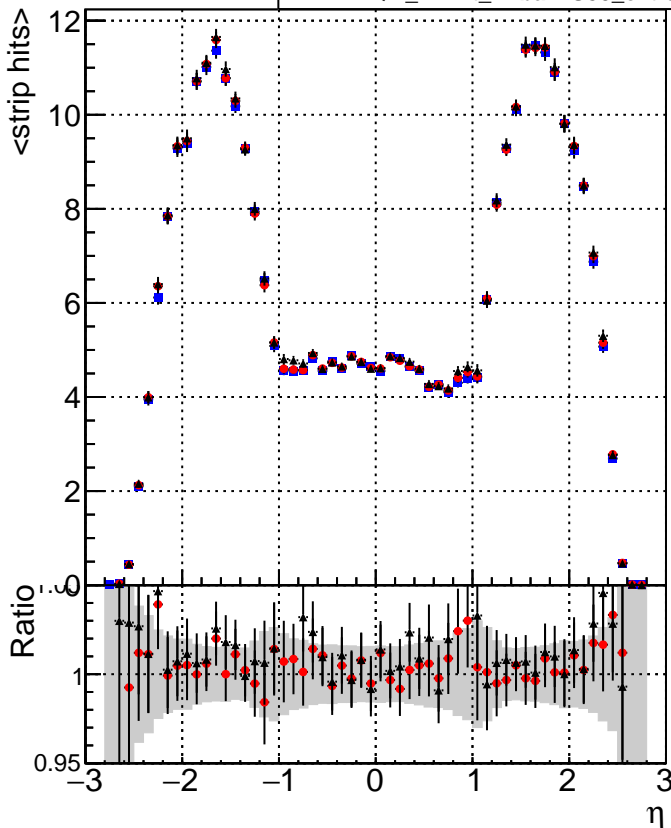

mean # PXL hits vs eta

mean # PXL Layers with measurement vs eta

mean # STRIP hits vs eta

Legend for STRIP hits plots:

- Blue square: DQM\_mkFit\_TTbarPU50\_extractedGeoms\_rescaleError100
- Red circle: DQM\_mkFit\_TTbarPU50\_extractedGeoms\_rescaleError100\_pTCutOverlap0p0
- Black triangle: DQM\_mkFit\_TTbarPU50\_extractedGeoms\_rescaleError100\_pTCutOverlap0p0\_dynamicChi2CutOverlap