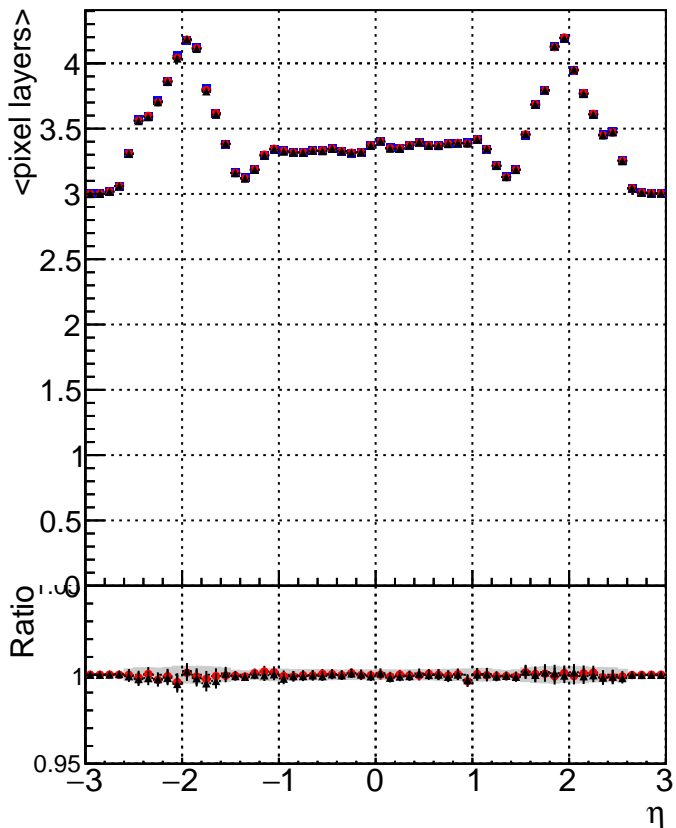

mean # PXL hits vs eta

mean # PXL Layers with measurement vs eta

mean # STRIP hits vs eta

Legend for STRIP hits plots:

- Blue square: DQM\_mkFit\_TTbarPU50\_extractedGeoms\_rescaleError100
- Red circle: DQM\_mkFit\_TTbarPU50\_extractedGeoms\_rescaleError100\_pTCutOverlap0p0
- Black triangle: DQM\_mkFit\_TTbarPU50\_extractedGeoms\_rescaleError100\_pTCutOverlap0p0\_dynamicChi2CutOverlap