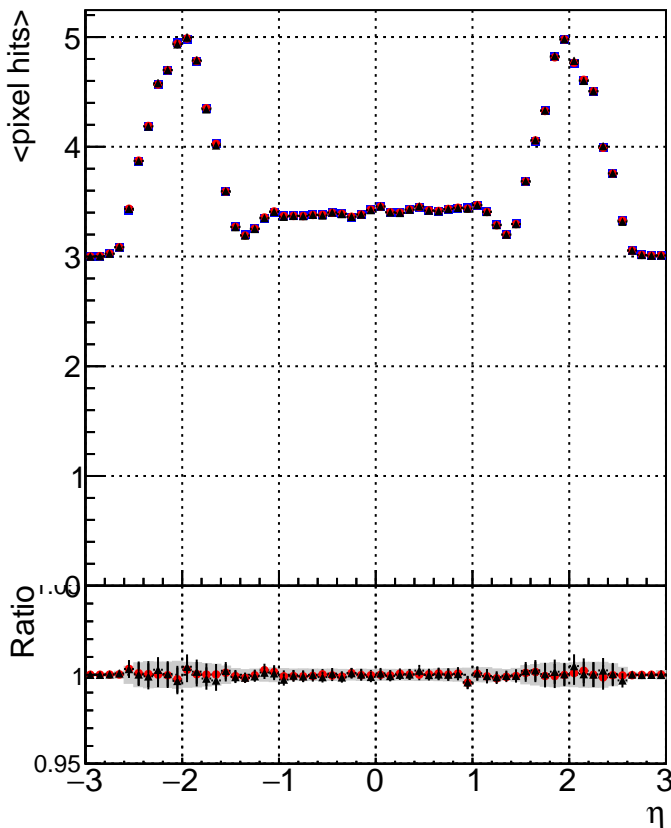

mean # PXL hits vs eta

mean # PXL Layers with measurement vs eta

mean # STRIP hits vs eta

Legend for STRIP hits plots:

- Blue square: DQM\_mkFit\_TTbarPU50\_extractedGeoms\_rescaleError100
- Red circle: DQM\_mkFit\_TTbarPU50\_extractedGeoms\_rescaleError100\_pTCutOverlap0p0
- Black triangle: DQM\_mkFit\_TTbarPU50\_extractedGeoms\_rescaleError100\_pTCutOverlap0p0\_dynamicChi2CutOverlap