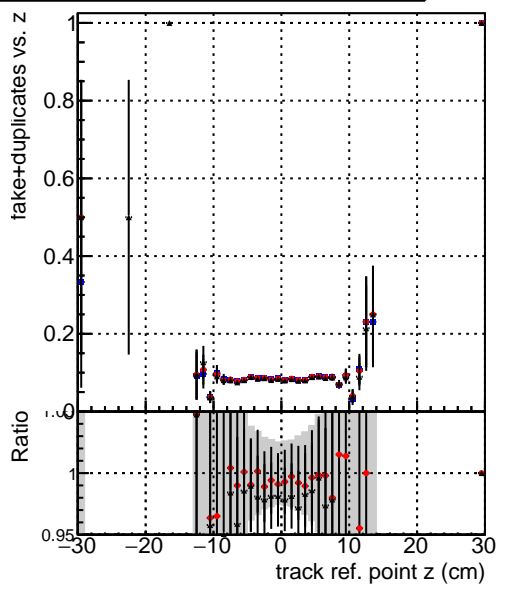

Efficiency vs vertpos**fake+duplicates vs vert r****Efficiency**

- DQM_mkFit_TTbarPU50_extractedGeoms_rescaleError100
- DQM_mkFit_TTbarPU50_extractedGeoms_rescaleError100_pTCutOverlap0p0
- DQM_mkFit_TTbarPU50_extractedGeoms_rescaleError100_pTCutOverlap0p0_dynamicChi2CutOverlap

**Efficiency vs. sim PV z****fake+duplicates vs Sim. PV z**