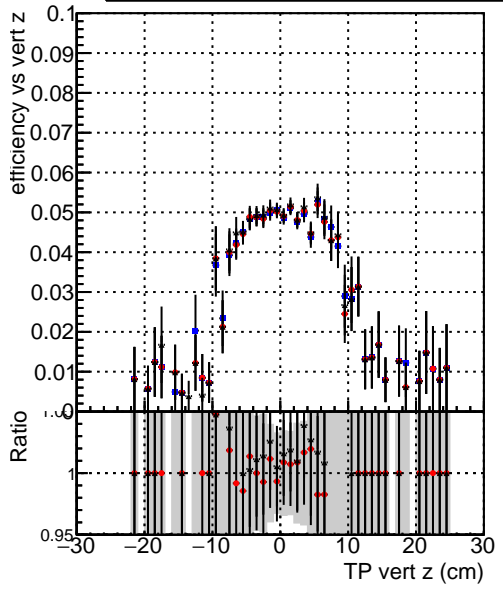

Efficiency vs vertpos**fake+duplicates vs vert r****Efficiency**

- DQM_mkFit_TTbarPU50_extractedGeoms_rescaleError100
- DQM_mkFit_TTbarPU50_extractedGeoms_rescaleError100_pTCutOverlap0p0
- DQM_mkFit_TTbarPU50_extractedGeoms_rescaleError100_pTCutOverlap0p0_dynamicChi2CutOverlap

**Efficiency vs. sim PV z****fake+duplicates vs Sim. PV z**