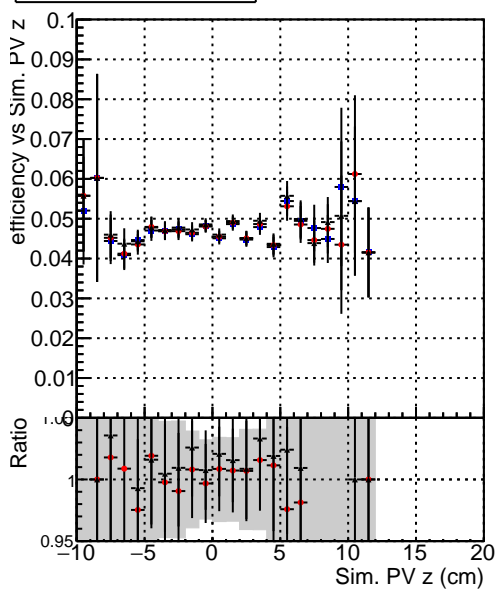

Efficiency vs vertpos**fake+duplicates vs vert r****Efficiency**

- DQM_mkFit_TTbarPU50_extractedGeoms_rescaleError100
- DQM_mkFit_TTbarPU50_extractedGeoms_rescaleError100_pTCutOverlap0p0
- DQM_mkFit_TTbarPU50_extractedGeoms_rescaleError100_pTCutOverlap0p0_dynamicChi2CutOverlap

**Efficiency vs. sim PV z****fake+duplicates vs Sim. PV z**