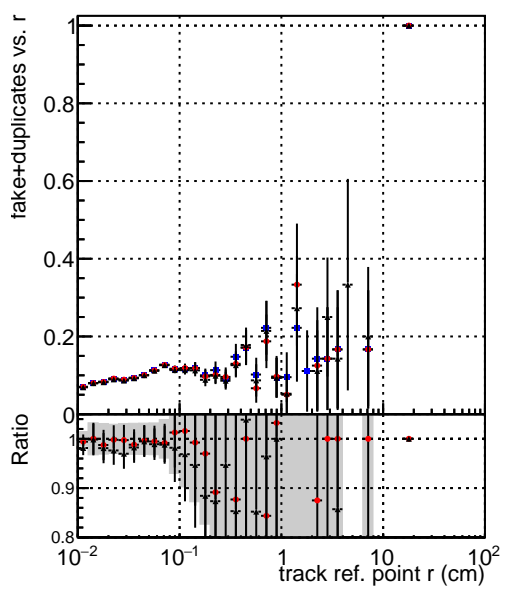

Efficiency vs vertpos**fake+duplicates vs vert r****Efficiency**

- DQM_mkFit_TTbarPU50_extractedGeoms_rescaleError100
- DQM_mkFit_TTbarPU50_extractedGeoms_rescaleError100_pTCutOverlap0p0
- DQM_mkFit_TTbarPU50_extractedGeoms_rescaleError100_pTCutOverlap0p0_dynamicChi2CutOverlap

**Efficiency vs. sim PV z****fake+duplicates vs Sim. PV z**