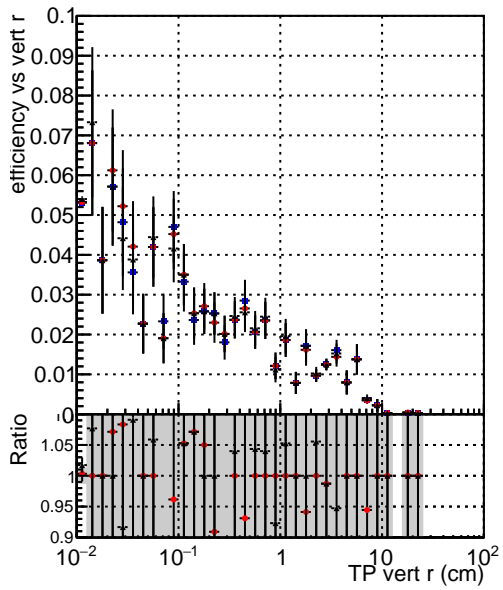

Efficiency vs vertpos**fake+duplicates vs vert r****Efficiency**

- DQM_mkFit_TTbarPU50_extractedGeoms_rescaleError100
- DQM_mkFit_TTbarPU50_extractedGeoms_rescaleError100_pTCutOverlap0p0
- DQM_mkFit_TTbarPU50_extractedGeoms_rescaleError100_pTCutOverlap0p0_dynamicChi2CutOverlap

**Efficiency vs. sim PV z****fake+duplicates vs Sim. PV z**