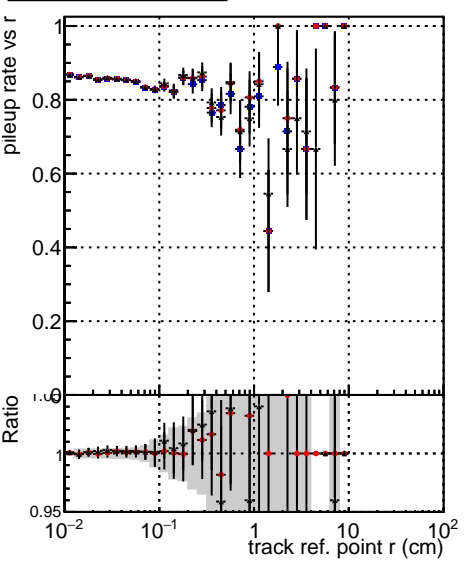

Fake rate vs vertpos**Duplicates Rate vs vertpos****Pileup rate vs vertpos**

■ DQM_mkFit_TTbarPU50_extractedGeoms_rescaleError100
■ DQM_mkFit_TTbarPU50_extractedGeoms_rescaleError100_pTCutOverlap0p0
■ DQM_mkFit_TTbarPU50_extractedGeoms_rescaleError100_dynamicChi2CutOverlap

Fake rate vs v**Duplicates Rate vs v****Pileup rate vs v****Fake rate vs. sim PV z****Duplicates Rate vs sim PV z****Pileup rate vs. sim PV z**