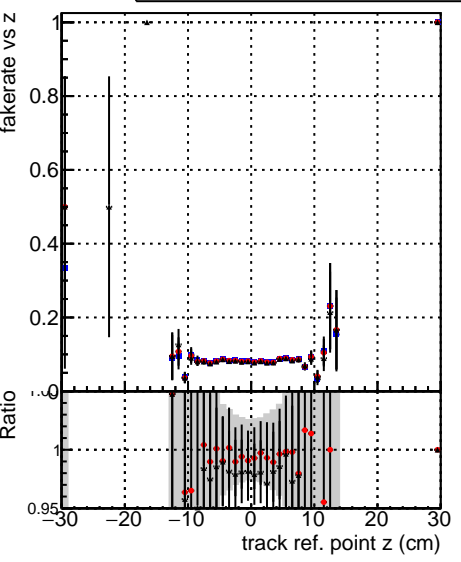

Fake rate vs vertpos**Duplicates Rate vs vertpos****Pileup rate vs vertpos**

■ DQM_mkFit_TTbarPU50_extractedGeoms_rescaleError100
■ DQM_mkFit_TTbarPU50_extractedGeoms_rescaleError100_pTCutOverlap0p0
■ DQM_mkFit_TTbarPU50_extractedGeoms_rescaleError100_dynamicChi2CutOverlap

Fake rate vs v**Duplicates Rate vs v****Pileup rate vs v****Fake rate vs. sim PV z****Duplicates Rate vs sim PV z****Pileup rate vs. sim PV z**