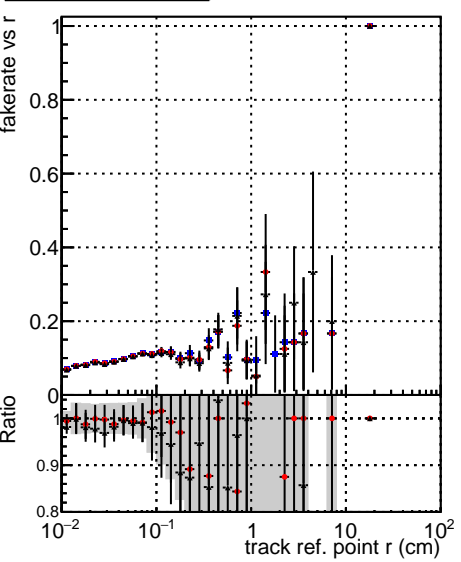

Fake rate vs vertpos**Duplicates Rate vs vertpos****Pileup rate vs vertpos**

■ DQM_mkFit_TTbarPU50_extractedGeoms_rescaleError100
■ DQM_mkFit_TTbarPU50_extractedGeoms_rescaleError100_pTCutOverlap0p0
■ DQM_mkFit_TTbarPU50_extractedGeoms_rescaleError100_dynamicChi2CutOverlap

Fake rate vs v**Duplicates Rate vs v****Pileup rate vs v****Fake rate vs. sim PV z****Duplicates Rate vs sim PV z****Pileup rate vs. sim PV z**