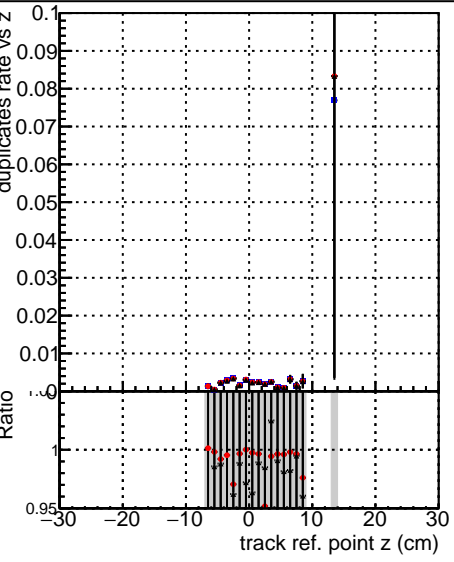

Fake rate vs vertpos**Duplicates Rate vs vertpos****Pileup rate vs vertpos**

■ DQM_mkFit_TTbarPU50_extractedGeoms_rescaleError100
■ DQM_mkFit_TTbarPU50_extractedGeoms_rescaleError100_pTCutOverlap0p0
■ DQM_mkFit_TTbarPU50_extractedGeoms_rescaleError100_dynamicChi2CutOverlap

Fake rate vs v**Duplicates Rate vs v****Pileup rate vs v****Fake rate vs. sim PV z****Duplicates Rate vs sim PV z****Pileup rate vs. sim PV z**