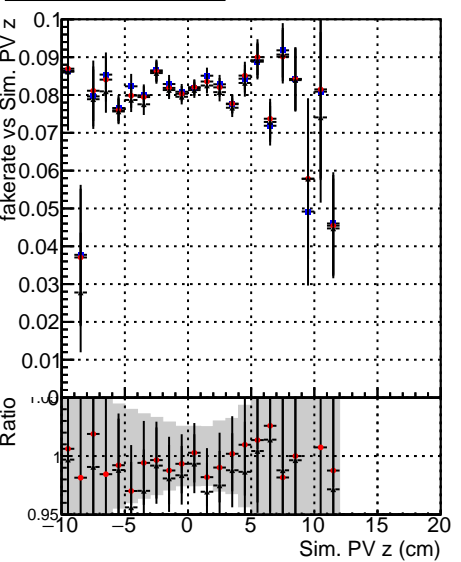

Fake rate vs vertpos**Duplicates Rate vs vertpos****Pileup rate vs vertpos**

■ DQM_mkFit_TTbarPU50_extractedGeoms_rescaleError100
■ DQM_mkFit_TTbarPU50_extractedGeoms_rescaleError100_pTCutOverlap0p0
■ DQM_mkFit_TTbarPU50_extractedGeoms_rescaleError100_dynamicChi2CutOverlap

Fake rate vs v**Duplicates Rate vs v****Pileup rate vs v****Fake rate vs. sim PV z****Duplicates Rate vs sim PV z****Pileup rate vs. sim PV z**