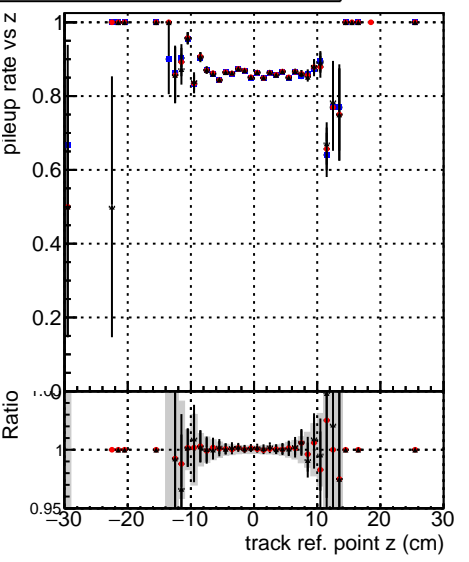

Fake rate vs vertpos**Duplicates Rate vs vertpos****Pileup rate vs vertpos**

■ DQM_mkFit_TTbarPU50_extractedGeoms_rescaleError100
■ DQM_mkFit_TTbarPU50_extractedGeoms_rescaleError100_pTCutOverlap0p0
■ DQM_mkFit_TTbarPU50_extractedGeoms_rescaleError100_dynamicChi2CutOverlap

Fake rate vs v**Duplicates Rate vs v****Pileup rate vs v****Fake rate vs. sim PV z****Duplicates Rate vs sim PV z****Pileup rate vs. sim PV z**