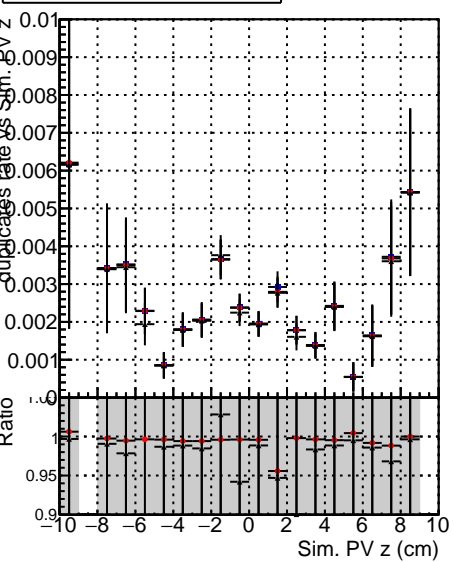

Fake rate vs vertpos**Duplicates Rate vs vertpos****Pileup rate vs vertpos**

■ DQM_mkFit_TTbarPU50_extractedGeoms_rescaleError100
■ DQM_mkFit_TTbarPU50_extractedGeoms_rescaleError100_pTCutOverlap0p0
■ DQM_mkFit_TTbarPU50_extractedGeoms_rescaleError100_dynamicChi2CutOverlap

Fake rate vs v**Duplicates Rate vs v****Pileup rate vs v****Fake rate vs. sim PV z****Duplicates Rate vs sim PV z****Pileup rate vs. sim PV z**