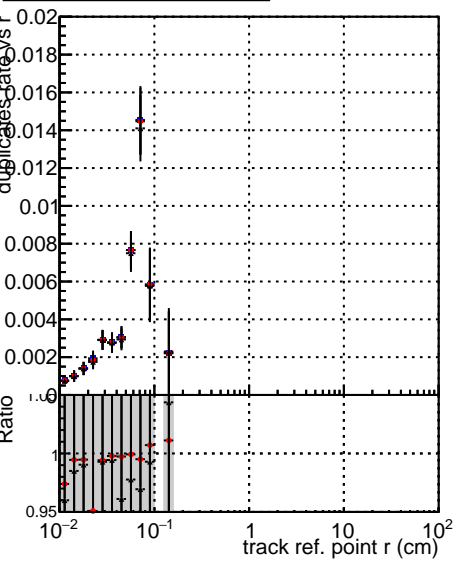

Fake rate vs vertpos**Duplicates Rate vs vertpos****Pileup rate vs vertpos**

■ DQM_mkFit_TTbarPU50_extractedGeoms_rescaleError100
■ DQM_mkFit_TTbarPU50_extractedGeoms_rescaleError100_pTCutOverlap0p0
■ DQM_mkFit_TTbarPU50_extractedGeoms_rescaleError100_dynamicChi2CutOverlap

Fake rate vs v**Duplicates Rate vs v****Pileup rate vs v****Fake rate vs. sim PV z****Duplicates Rate vs sim PV z****Pileup rate vs. sim PV z**