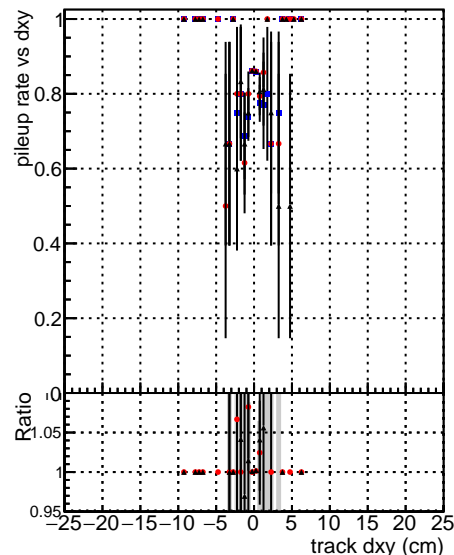

Fake rate vs dxy

Duplicates Rate vs Dxy

Pileup rate vs dxy

—•— DGM mkFit TTbar PU50 extracted Geoms_rescale Error100
—•— DGM mkFit TTbar PU50 extracted Geoms_rescale Error100 pTCutOverlap0p0
—•— DGM mkFit TTbar PU50 extracted Geoms_rescale Error100 dynamicChi2CutOverlap

Fake rate vs dz

Duplicates Rate vs Ddz

Pileup rate vs dz