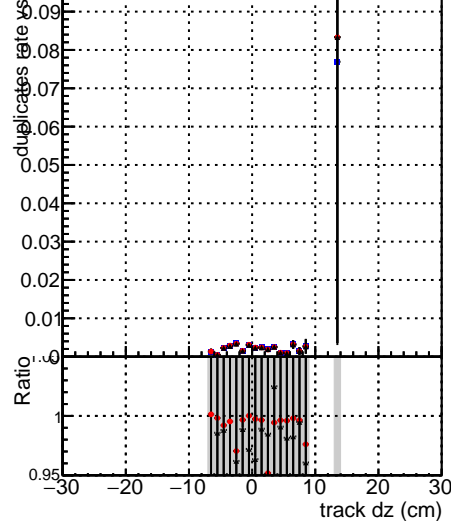

Fake rate vs dxy

Duplicates Rate vs Dxy

Pileup rate vs dxy

—•— DGM mkFit TTbar PU50 extracted Geoms_rescale Error100
—•— DGM mkFit TTbar PU50 extracted Geoms_rescale Error100 pTCutOverlap0p0
—•— DGM mkFit TTbar PU50 extracted Geoms_rescale Error100 dynamicChi2CutOverlap

Fake rate vs dz

Duplicates Rate vs Ddz

Pileup rate vs dz