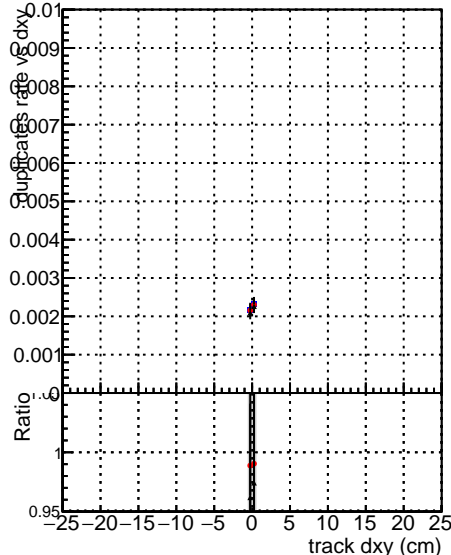

Fake rate vs dxy

Duplicates Rate vs Dxy

Pileup rate vs dxy

—•— DGM mkFit TTbar PU50 extracted Geoms_rescale Error100
—•— DGM mkFit TTbar PU50 extracted Geoms_rescale Error100 pTCutOverlap0p0
—•— DGM mkFit TTbar PU50 extracted Geoms_rescale Error100 dynamicChi2CutOverlap