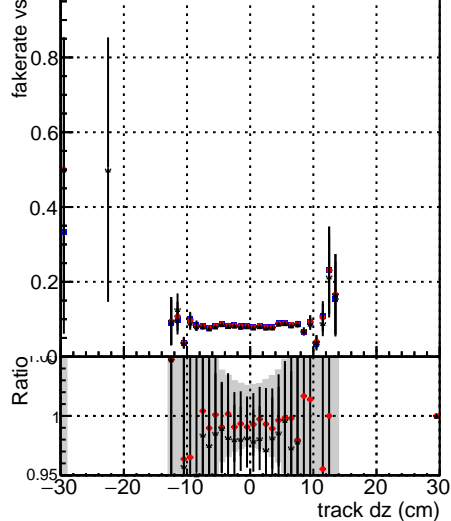

Fake rate vs dxy

Duplicates Rate vs Dxy

Pileup rate vs dxy

—•— DGM mkFit TTbar PU50 extracted Geoms_rescale Error100
—•— DGM mkFit TTbar PU50 extracted Geoms_rescale Error100 pTCutOverlap0p0
—•— DGM mkFit TTbar PU50 extracted Geoms_rescale Error100 dynamicChi2CutOverlap

Fake rate vs dz

Duplicates Rate vs Ddz

Pileup rate vs dz