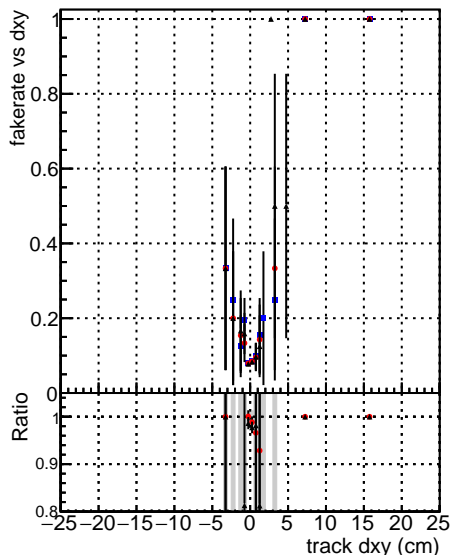

Fake rate vs dxy

Duplicates Rate vs Dxy

Pileup rate vs dxy

—•— DGM mkFit TTbar PU50 extracted Geoms_rescale Error100
—•— DGM mkFit TTbar PU50 extracted Geoms_rescale Error100 pTCutOverlap0p0
—•— DGM mkFit TTbar PU50 extracted Geoms_rescale Error100 dynamicChi2CutOverlap

Fake rate vs dz

Duplicates Rate vs Ddz

Pileup rate vs dz