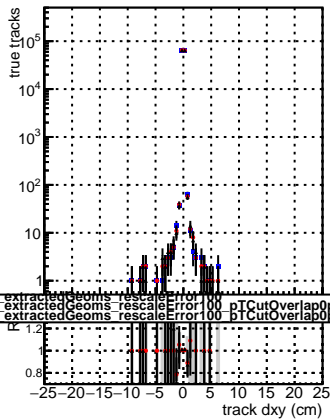

N of reco track vs dxy

N of associated (recoToSim) tracks vs dxy

N of associated (recoToSim) looper tracks vs dxy

N of reco track vs dz

N of associated (recoToSim) tracks vs dz

N of associated (recoToSim) looper tracks vs dz