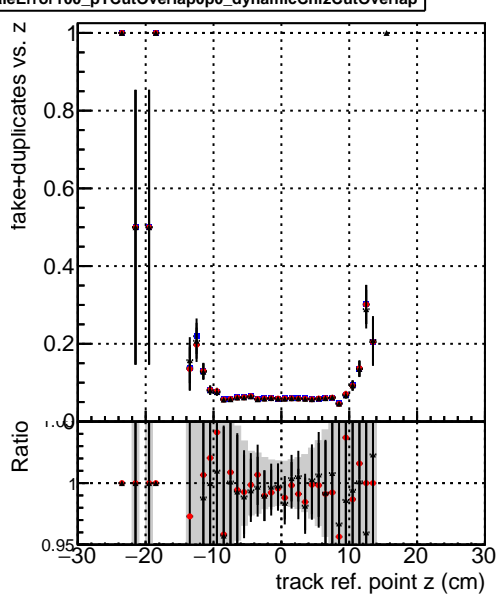

Efficiency vs vertpos**fake+duplicates vs vert r****Efficiency vs vert z****fake+duplicates vs. z****Efficiency vs. sim PV z****fake+duplicates vs Sim. PV z**

—•— DQM_mkFit_TTbarPU50_extractedGeoms_rescaleError100
—•— DQM_mkFit_TTbarPU50_extractedGeoms_rescaleError100_pTCutOverlap0p0
—•— DQM_mkFit_TTbarPU50_extractedGeoms_rescaleError100_pTCutOverlap0p0_dynamicChi2CutOverlap