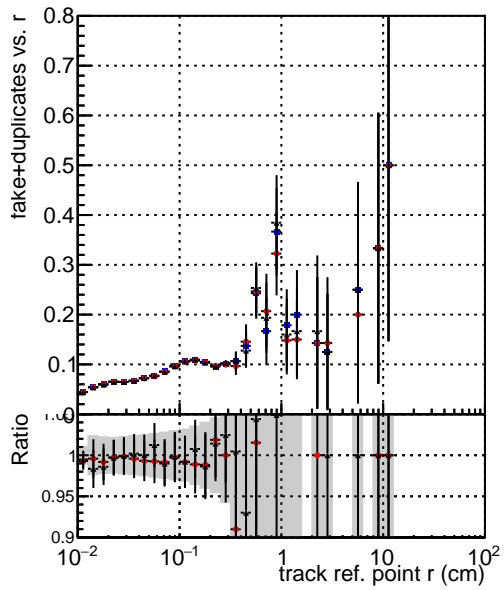

Efficiency vs vertpos**fake+duplicates vs vert r****Efficiency vs vert z****fake+duplicates vs. z****Efficiency vs. sim PV z****fake+duplicates vs Sim. PV z**

—•— DQM_mkFit_TTbarPU50_extractedGeoms_rescaleError100
—•— DQM_mkFit_TTbarPU50_extractedGeoms_rescaleError100_pTCutOverlap0p0
—•— DQM_mkFit_TTbarPU50_extractedGeoms_rescaleError100_pTCutOverlap0p0_dynamicChi2CutOverlap