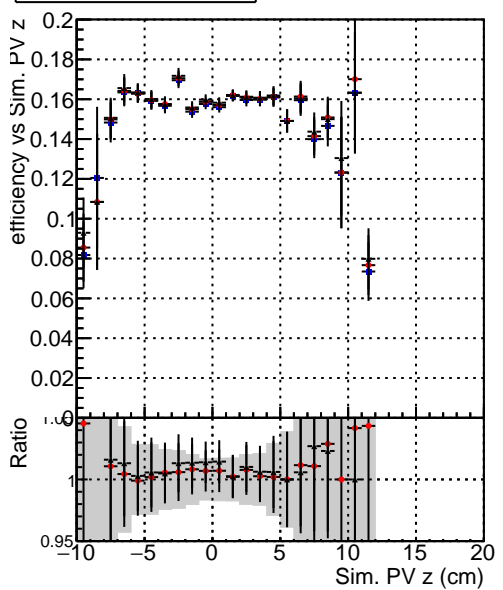

Efficiency vs vertpos**fake+duplicates vs vert r****Efficiency vs vert z****fake+duplicates vs. z****Efficiency vs. sim PV z****fake+duplicates vs Sim. PV z**

—•— DQM_mkFit_TTbarPU50_extractedGeoms_rescaleError100
—•— DQM_mkFit_TTbarPU50_extractedGeoms_rescaleError100_pTCutOverlap0p0
—•— DQM_mkFit_TTbarPU50_extractedGeoms_rescaleError100_pTCutOverlap0p0_dynamicChi2CutOverlap