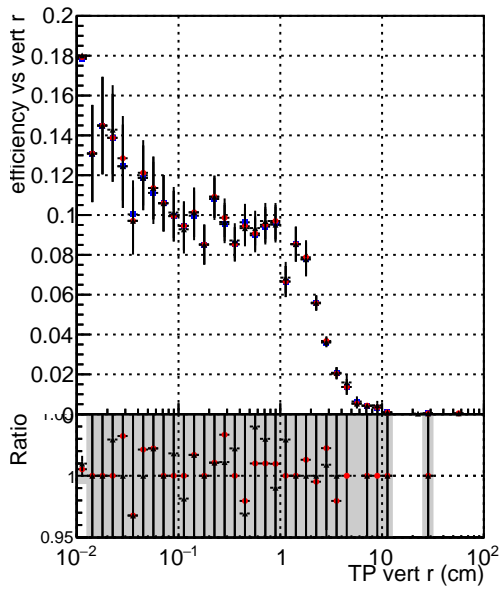

Efficiency vs vertpos**fake+duplicates vs vert r****Efficiency vs vert z****fake+duplicates vs. z****Efficiency vs. sim PV z****fake+duplicates vs Sim. PV z**

—•— DQM_mkFit_TTbarPU50_extractedGeoms_rescaleError100
—•— DQM_mkFit_TTbarPU50_extractedGeoms_rescaleError100_pTCutOverlap0p0
—•— DQM_mkFit_TTbarPU50_extractedGeoms_rescaleError100_pTCutOverlap0p0_dynamicChi2CutOverlap