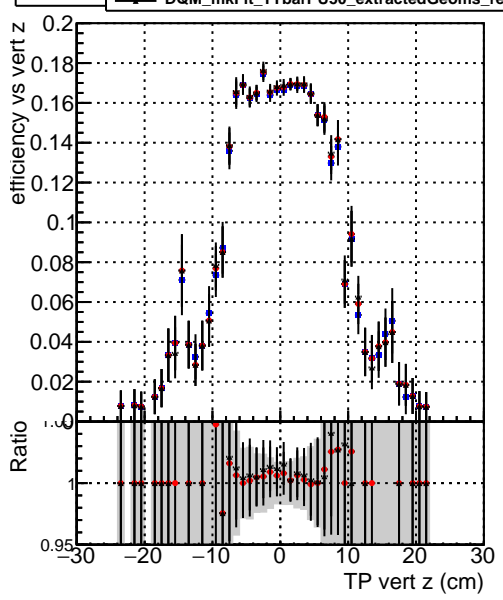

Efficiency vs vertpos**fake+duplicates vs vert r****Efficiency vs vert z****fake+duplicates vs. z****Efficiency vs. sim PV z****fake+duplicates vs Sim. PV z**

—•— DQM_mkFit_TTbarPU50_extractedGeoms_rescaleError100
—•— DQM_mkFit_TTbarPU50_extractedGeoms_rescaleError100_pTCutOverlap0p0
—•— DQM_mkFit_TTbarPU50_extractedGeoms_rescaleError100_pTCutOverlap0p0_dynamicChi2CutOverlap