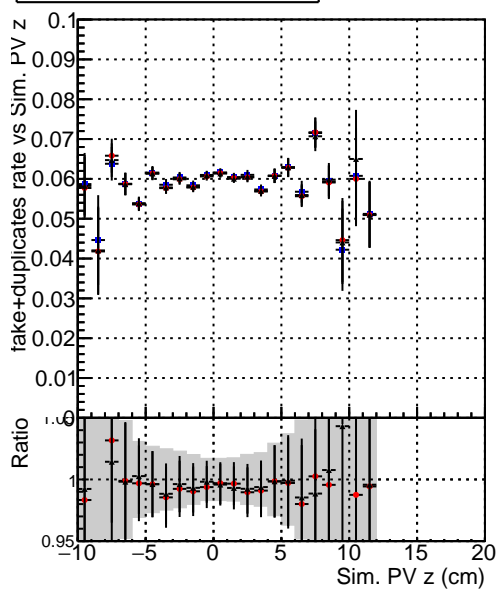

Efficiency vs vertpos**fake+duplicates vs vert r****Efficiency vs vert z****fake+duplicates vs. z****Efficiency vs. sim PV z****fake+duplicates vs Sim. PV z**

—•— DQM_mkFit_TTbarPU50_extractedGeoms_rescaleError100
—•— DQM_mkFit_TTbarPU50_extractedGeoms_rescaleError100_pTCutOverlap0p0
—•— DQM_mkFit_TTbarPU50_extractedGeoms_rescaleError100_pTCutOverlap0p0_dynamicChi2CutOverlap