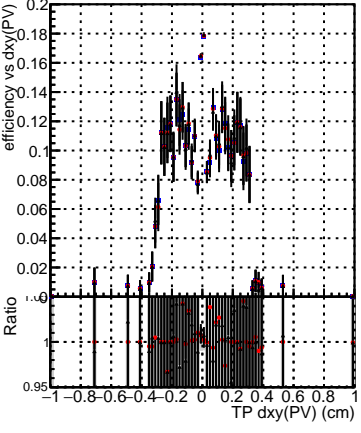

Efficiency vs Dxy(PV)**fake+duplicates vs dxy(PV)****Efficiency****Efficiency vs Dz(PV)****fake+duplicates vs dz(PV)****Efficiency vs Dz(PV)****fake+duplicates vs dz(PV)**

■ DQM_mkFit_TTbarPU50_extractedGeoms_rescaleError100
■ DQM_mkFit_TTbarPU50_extractedGeoms_rescaleError100_pTCutOverlap0p0
■ DQM_mkFit_TTbarPU50_extractedGeoms_rescaleError100_pTCutOverlap0p0_dynamicChi2CutOverlap