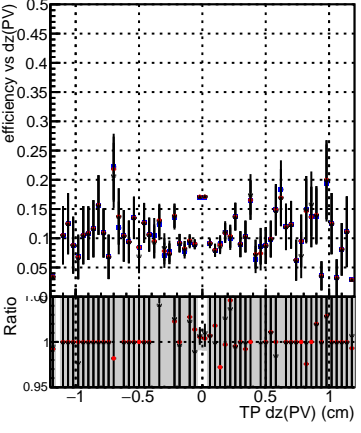

Efficiency vs Dxy(PV)**fake+duplicates vs dxy(PV)****Efficiency****Efficiency vs Dz(PV)****fake+duplicates vs dz(PV)****Efficiency vs Dz(PV)****fake+duplicates vs dz(PV)**

■ DQM_mkFit_TTbarPU50_extractedGeoms_rescaleError100
■ DQM_mkFit_TTbarPU50_extractedGeoms_rescaleError100_pTCutOverlap0p0
■ DQM_mkFit_TTbarPU50_extractedGeoms_rescaleError100_pTCutOverlap0p0_dynamicChi2CutOverlap