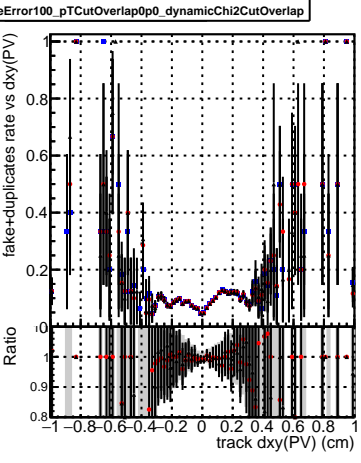

Efficiency vs Dxy(PV)**fake+duplicates vs dxy(PV)****Efficiency****Efficiency vs Dz(PV)****fake+duplicates vs dz(PV)****Efficiency vs Dz(PV)****fake+duplicates vs dz(PV)**

■ DQM_mkFit_TTbarPU50_extractedGeoms_rescaleError100
■ DQM_mkFit_TTbarPU50_extractedGeoms_rescaleError100_pTCutOverlap0p0
■ DQM_mkFit_TTbarPU50_extractedGeoms_rescaleError100_pTCutOverlap0p0_dynamicChi2CutOverlap