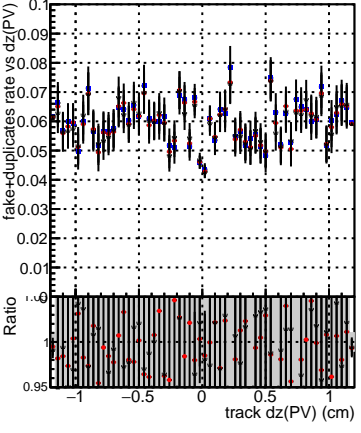

Efficiency vs Dxy(PV)**fake+duplicates vs dxy(PV)****Efficiency****Efficiency vs Dz(PV)****fake+duplicates vs dz(PV)****Efficiency vs Dz(PV)****fake+duplicates vs dz(PV)**

■ DQM_mkFit_TTbarPU50_extractedGeoms_rescaleError100
■ DQM_mkFit_TTbarPU50_extractedGeoms_rescaleError100_pTCutOverlap0p0
■ DQM_mkFit_TTbarPU50_extractedGeoms_rescaleError100_pTCutOverlap0p0_dynamicChi2CutOverlap