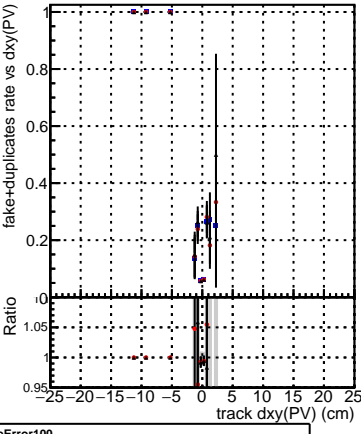

Efficiency vs Dxy(PV)**fake+duplicates vs dxy(PV)****Efficiency****Efficiency vs Dz(PV)****fake+duplicates vs dz(PV)****Efficiency vs Dz(PV)****fake+duplicates vs dz(PV)**

■ DQM_mkFit_TTbarPU50_extractedGeoms_rescaleError100
■ DQM_mkFit_TTbarPU50_extractedGeoms_rescaleError100_pTCutOverlap0p0
■ DQM_mkFit_TTbarPU50_extractedGeoms_rescaleError100_pTCutOverlap0p0_dynamicChi2CutOverlap