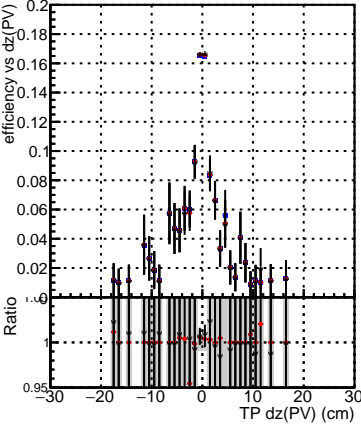

Efficiency vs Dxy(PV)**fake+duplicates vs dxy(PV)****Efficiency****Efficiency vs Dz(PV)****fake+duplicates vs dz(PV)****Efficiency vs Dz(PV)****fake+duplicates vs dz(PV)**

■ DQM_mkFit_TTbarPU50_extractedGeoms_rescaleError100
■ DQM_mkFit_TTbarPU50_extractedGeoms_rescaleError100_pTCutOverlap0p0
■ DQM_mkFit_TTbarPU50_extractedGeoms_rescaleError100_pTCutOverlap0p0_dynamicChi2CutOverlap