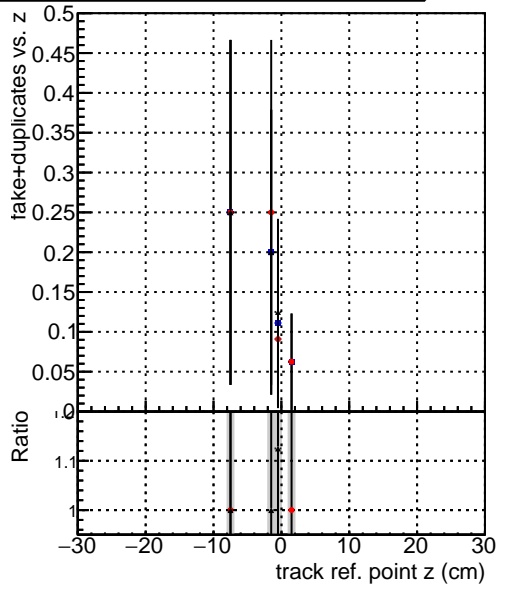

Efficiency vs vertpos**fake+duplicates vs vert r****Efficiency**

- DQM_mkFit_TTbarPU50_extractedGeoms_rescaleError100
- DQM_mkFit_TTbarPU50_extractedGeoms_rescaleError100_pTCutOverlap0p0
- DQM_mkFit_TTbarPU50_extractedGeoms_rescaleError100_pTCutOverlap0p0_dynamicChi2CutOverlap

**Efficiency vs. sim PV z****fake+duplicates vs Sim. PV z**