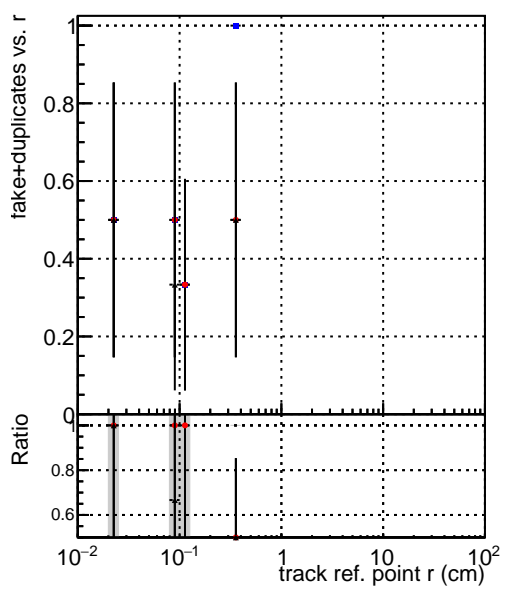

Efficiency vs vertpos**fake+duplicates vs vert r****Efficiency**

- DQM_mkFit_TTbarPU50_extractedGeoms_rescaleError100
- DQM_mkFit_TTbarPU50_extractedGeoms_rescaleError100_pTCutOverlap0p0
- DQM_mkFit_TTbarPU50_extractedGeoms_rescaleError100_pTCutOverlap0p0_dynamicChi2CutOverlap

**Efficiency vs. sim PV z****fake+duplicates vs Sim. PV z**