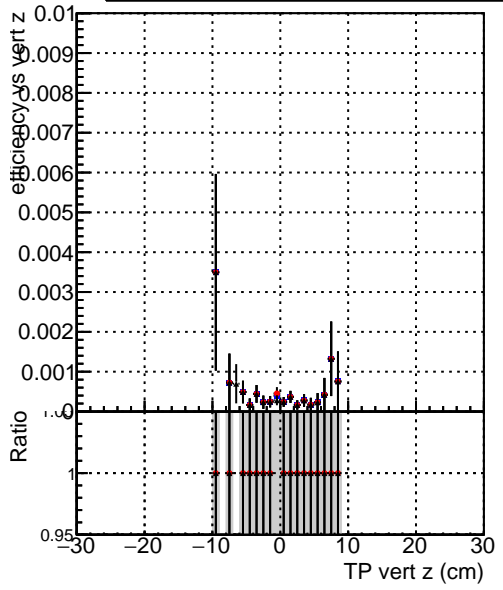

Efficiency vs vertpos**fake+duplicates vs vert r****Efficiency**

- DQM_mkFit_TTbarPU50_extractedGeoms_rescaleError100
- DQM_mkFit_TTbarPU50_extractedGeoms_rescaleError100_pTCutOverlap0p0
- DQM_mkFit_TTbarPU50_extractedGeoms_rescaleError100_pTCutOverlap0p0_dynamicChi2CutOverlap

**Efficiency vs. sim PV z****fake+duplicates vs Sim. PV z**