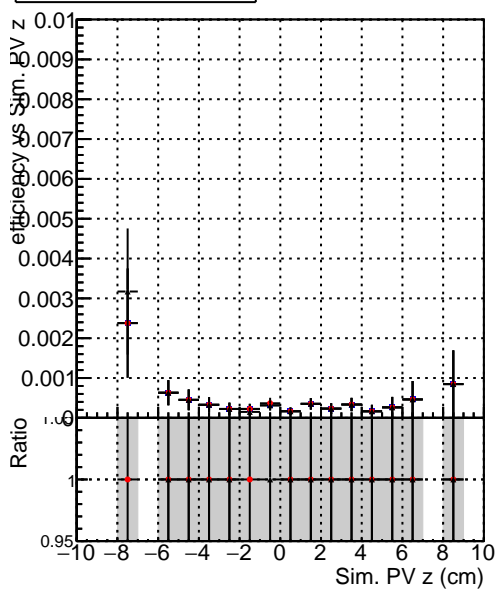

Efficiency vs vertpos**fake+duplicates vs vert r****Efficiency**

- DQM_mkFit_TTbarPU50_extractedGeoms_rescaleError100
- DQM_mkFit_TTbarPU50_extractedGeoms_rescaleError100_pTCutOverlap0p0
- DQM_mkFit_TTbarPU50_extractedGeoms_rescaleError100_pTCutOverlap0p0_dynamicChi2CutOverlap

**Efficiency vs. sim PV z****fake+duplicates vs Sim. PV z**