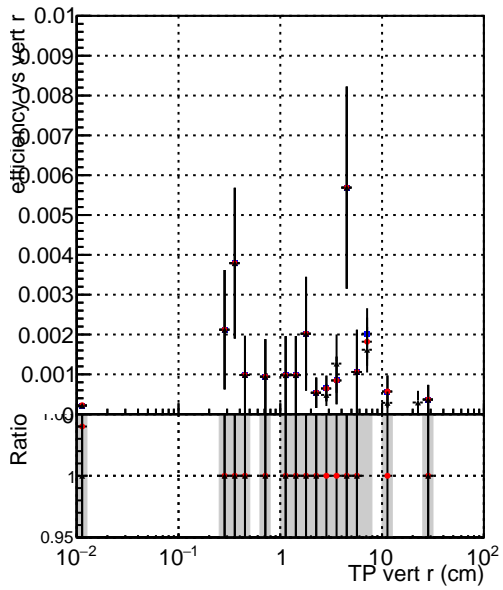

Efficiency vs vertpos**fake+duplicates vs vert r****Efficiency**

- DQM_mkFit_TTbarPU50_extractedGeoms_rescaleError100
- DQM_mkFit_TTbarPU50_extractedGeoms_rescaleError100_pTCutOverlap0p0
- DQM_mkFit_TTbarPU50_extractedGeoms_rescaleError100_pTCutOverlap0p0_dynamicChi2CutOverlap

**Efficiency vs. sim PV z****fake+duplicates vs Sim. PV z**