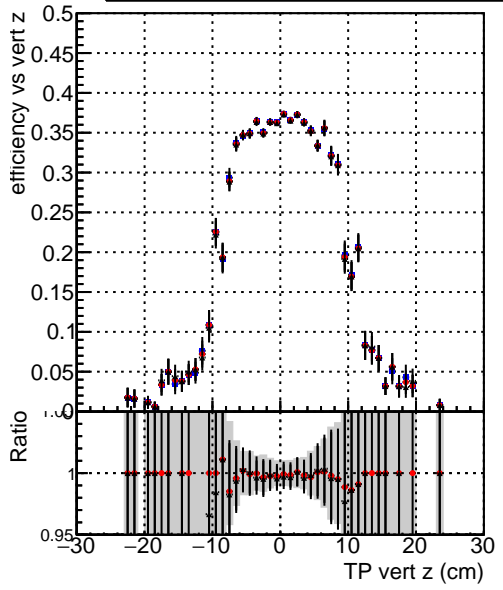

Efficiency vs vertpos**fake+duplicates vs vert r****Efficiency**

- DQM_mkFit_TTbarPU50_extractedGeoms_rescaleError100
- DQM_mkFit_TTbarPU50_extractedGeoms_rescaleError100_pTCutOverlap0p0
- DQM_mkFit_TTbarPU50_extractedGeoms_rescaleError100_pTCutOverlap0p0_dynamicChi2CutOverlap

**Efficiency vs. sim PV z****fake+duplicates vs Sim. PV z**