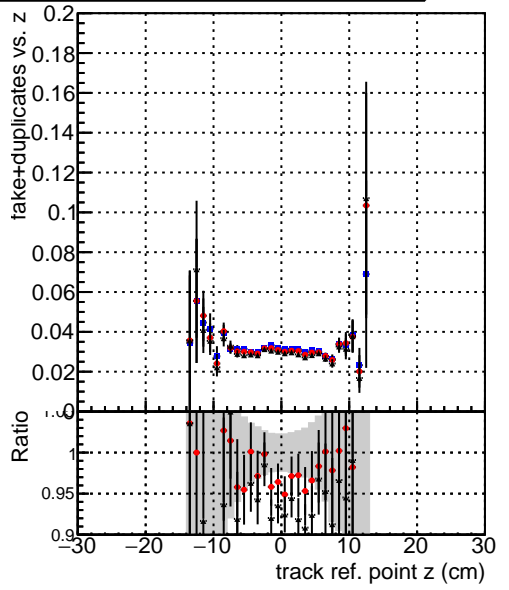

Efficiency vs vertpos**fake+duplicates vs vert r****Efficiency**

- DQM_mkFit_TTbarPU50_extractedGeoms_rescaleError100
- DQM_mkFit_TTbarPU50_extractedGeoms_rescaleError100_pTCutOverlap0p0
- DQM_mkFit_TTbarPU50_extractedGeoms_rescaleError100_pTCutOverlap0p0_dynamicChi2CutOverlap

**Efficiency vs. sim PV z****fake+duplicates vs Sim. PV z**