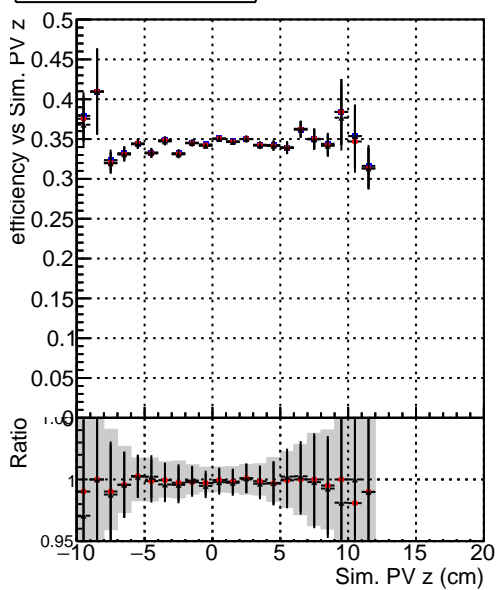

Efficiency vs vertpos**fake+duplicates vs vert r****Efficiency**

- DQM_mkFit_TTbarPU50_extractedGeoms_rescaleError100
- DQM_mkFit_TTbarPU50_extractedGeoms_rescaleError100_pTCutOverlap0p0
- DQM_mkFit_TTbarPU50_extractedGeoms_rescaleError100_pTCutOverlap0p0_dynamicChi2CutOverlap

**Efficiency vs. sim PV z****fake+duplicates vs Sim. PV z**