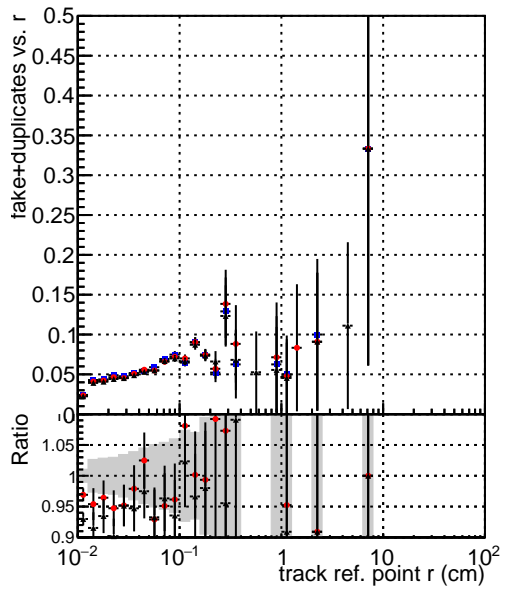

Efficiency vs vertpos**fake+duplicates vs vert r****Efficiency**

- DQM_mkFit_TTbarPU50_extractedGeoms_rescaleError100
- DQM_mkFit_TTbarPU50_extractedGeoms_rescaleError100_pTCutOverlap0p0
- DQM_mkFit_TTbarPU50_extractedGeoms_rescaleError100_pTCutOverlap0p0_dynamicChi2CutOverlap

**Efficiency vs. sim PV z****fake+duplicates vs Sim. PV z**