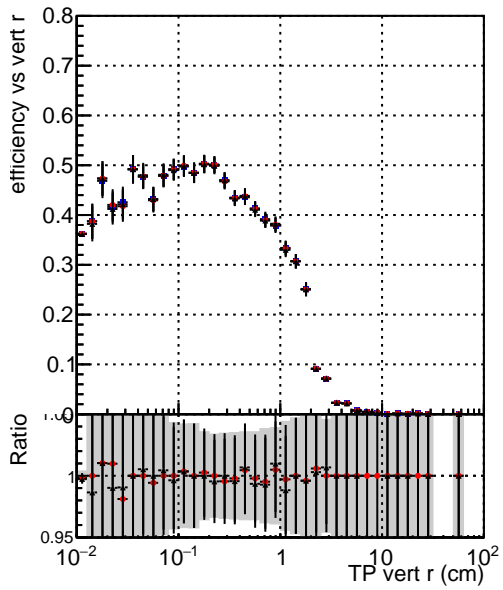

Efficiency vs vertpos**fake+duplicates vs vert r****Efficiency**

- DQM_mkFit_TTbarPU50_extractedGeoms_rescaleError100
- DQM_mkFit_TTbarPU50_extractedGeoms_rescaleError100_pTCutOverlap0p0
- DQM_mkFit_TTbarPU50_extractedGeoms_rescaleError100_pTCutOverlap0p0_dynamicChi2CutOverlap

**Efficiency vs. sim PV z****fake+duplicates vs Sim. PV z**